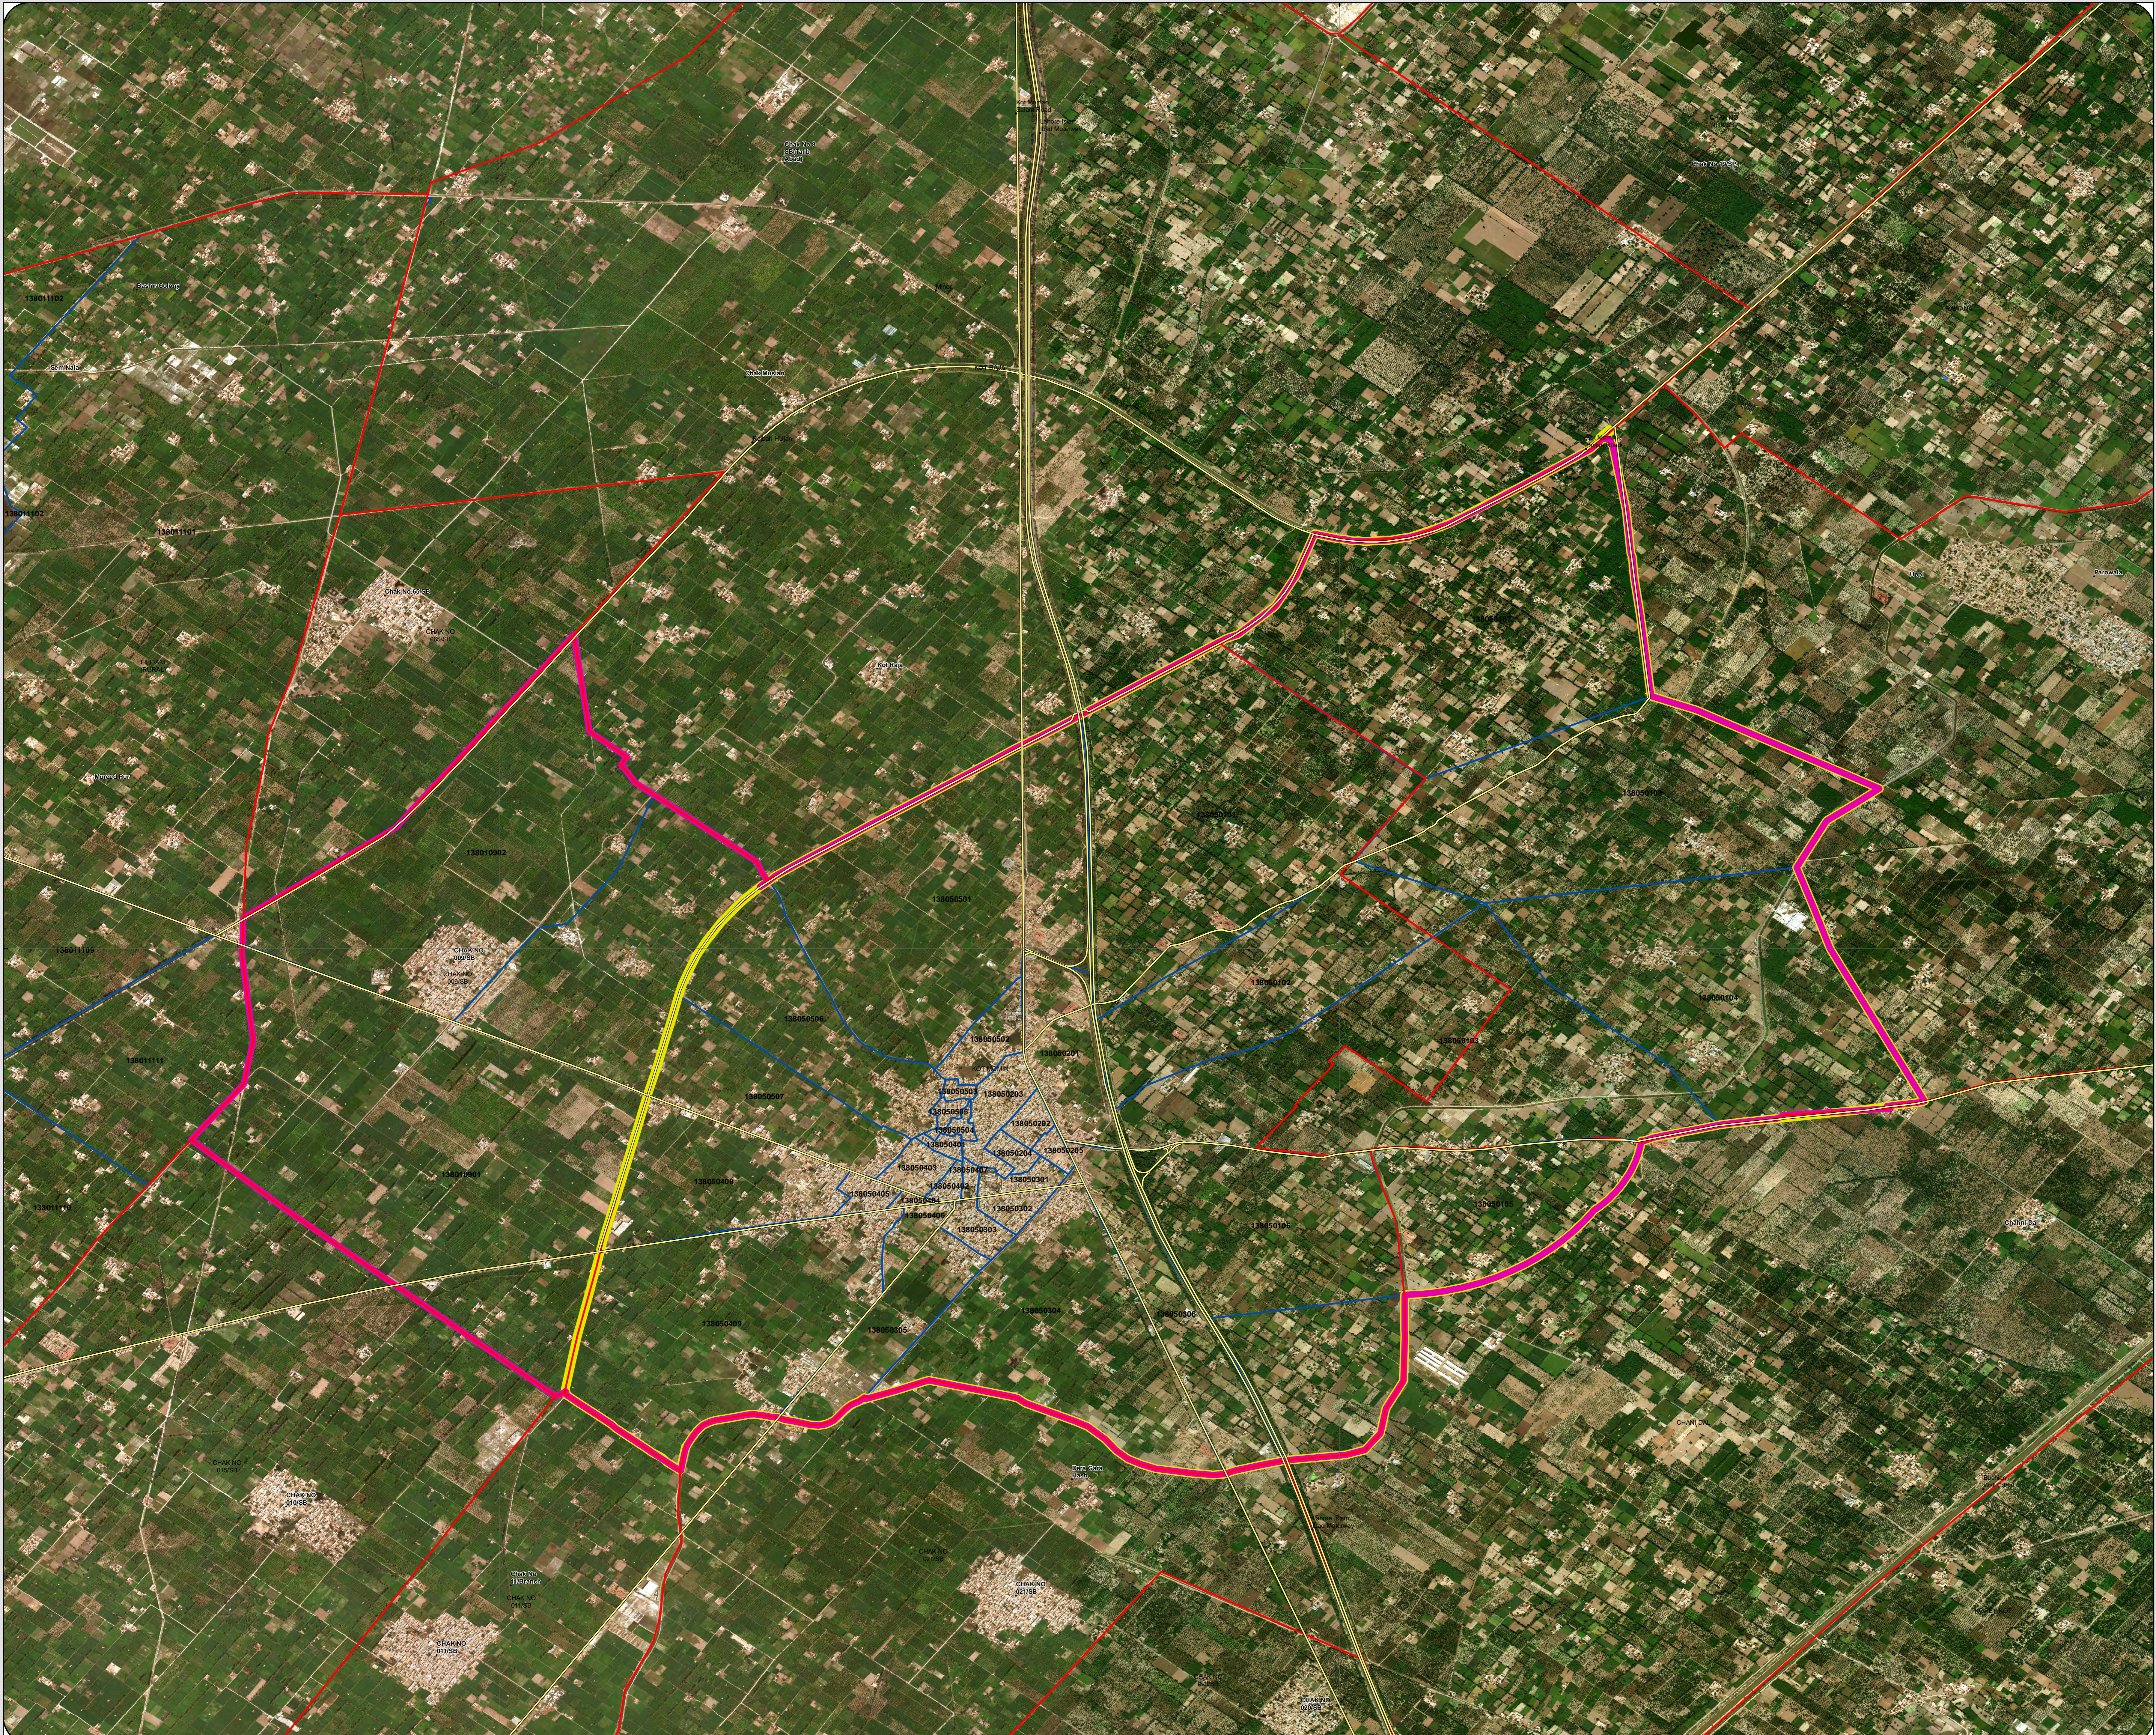

[DISTRICT SARGODHA] FINAL MAP OF MC KOT MOMIN

73°0'0"E

73°3'0"E

73°0'0"E

73°3'0"E

According to Census 2017
Population of Kot Momin
MC is 53775.
Proposed chak No 9/SB
Block No. 138010901 and
138010902.

Map Size

A0

Map Scale

1":200 Meter

Legend

— Road

MC_Area

 Proposed_Area

 Existing_Area

 PBS_Block

 Mouza_Boundary