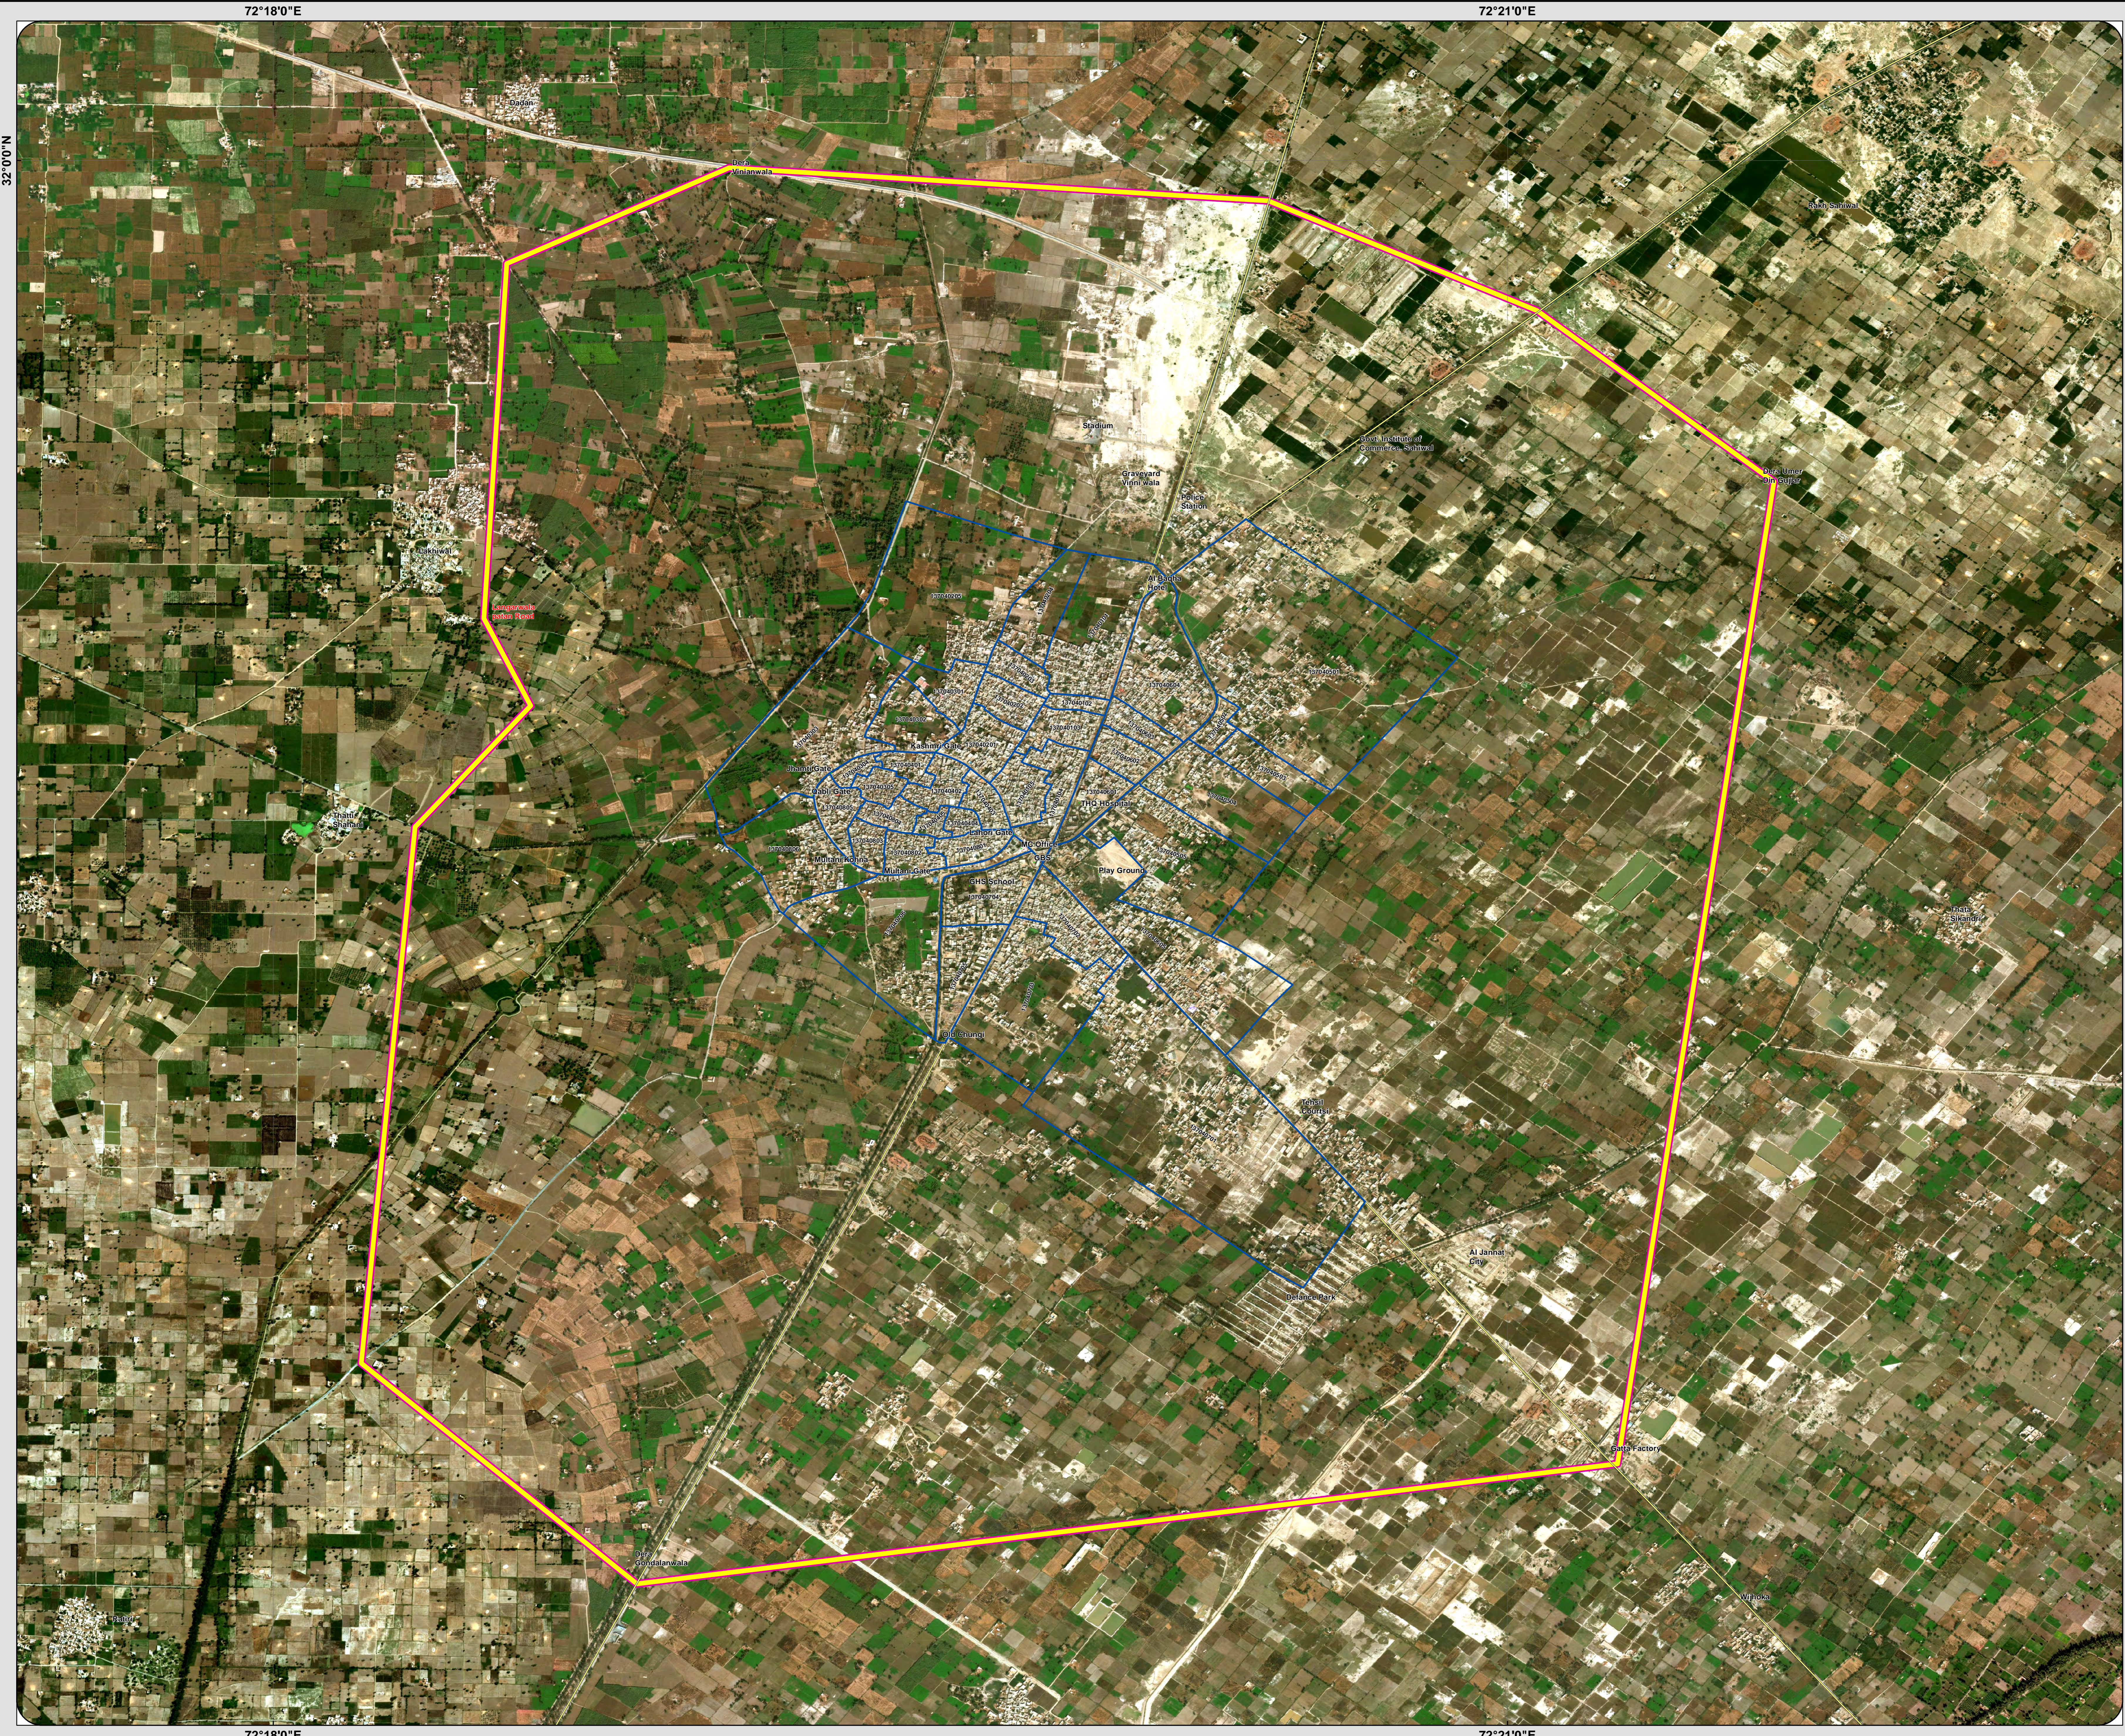

# [DISTRICT SARGODHA] FINAL MAP OF MC SAHIWAL

According to census 2017 total population is 48453.  
All Census Bolocks are fall in urban area. Whole revenue state declared as MC Sahiwal.  
Boundary remain same.

**Map Size**  
**A0**  
**Map Scale**  
**1" : 200 Meter**  
0 20 40  
KM

### Legend

- Road
- PBS\_Block
- MC\_Area
- Proposed\_Area
- Existing\_Area
- Mouza\_Boundary