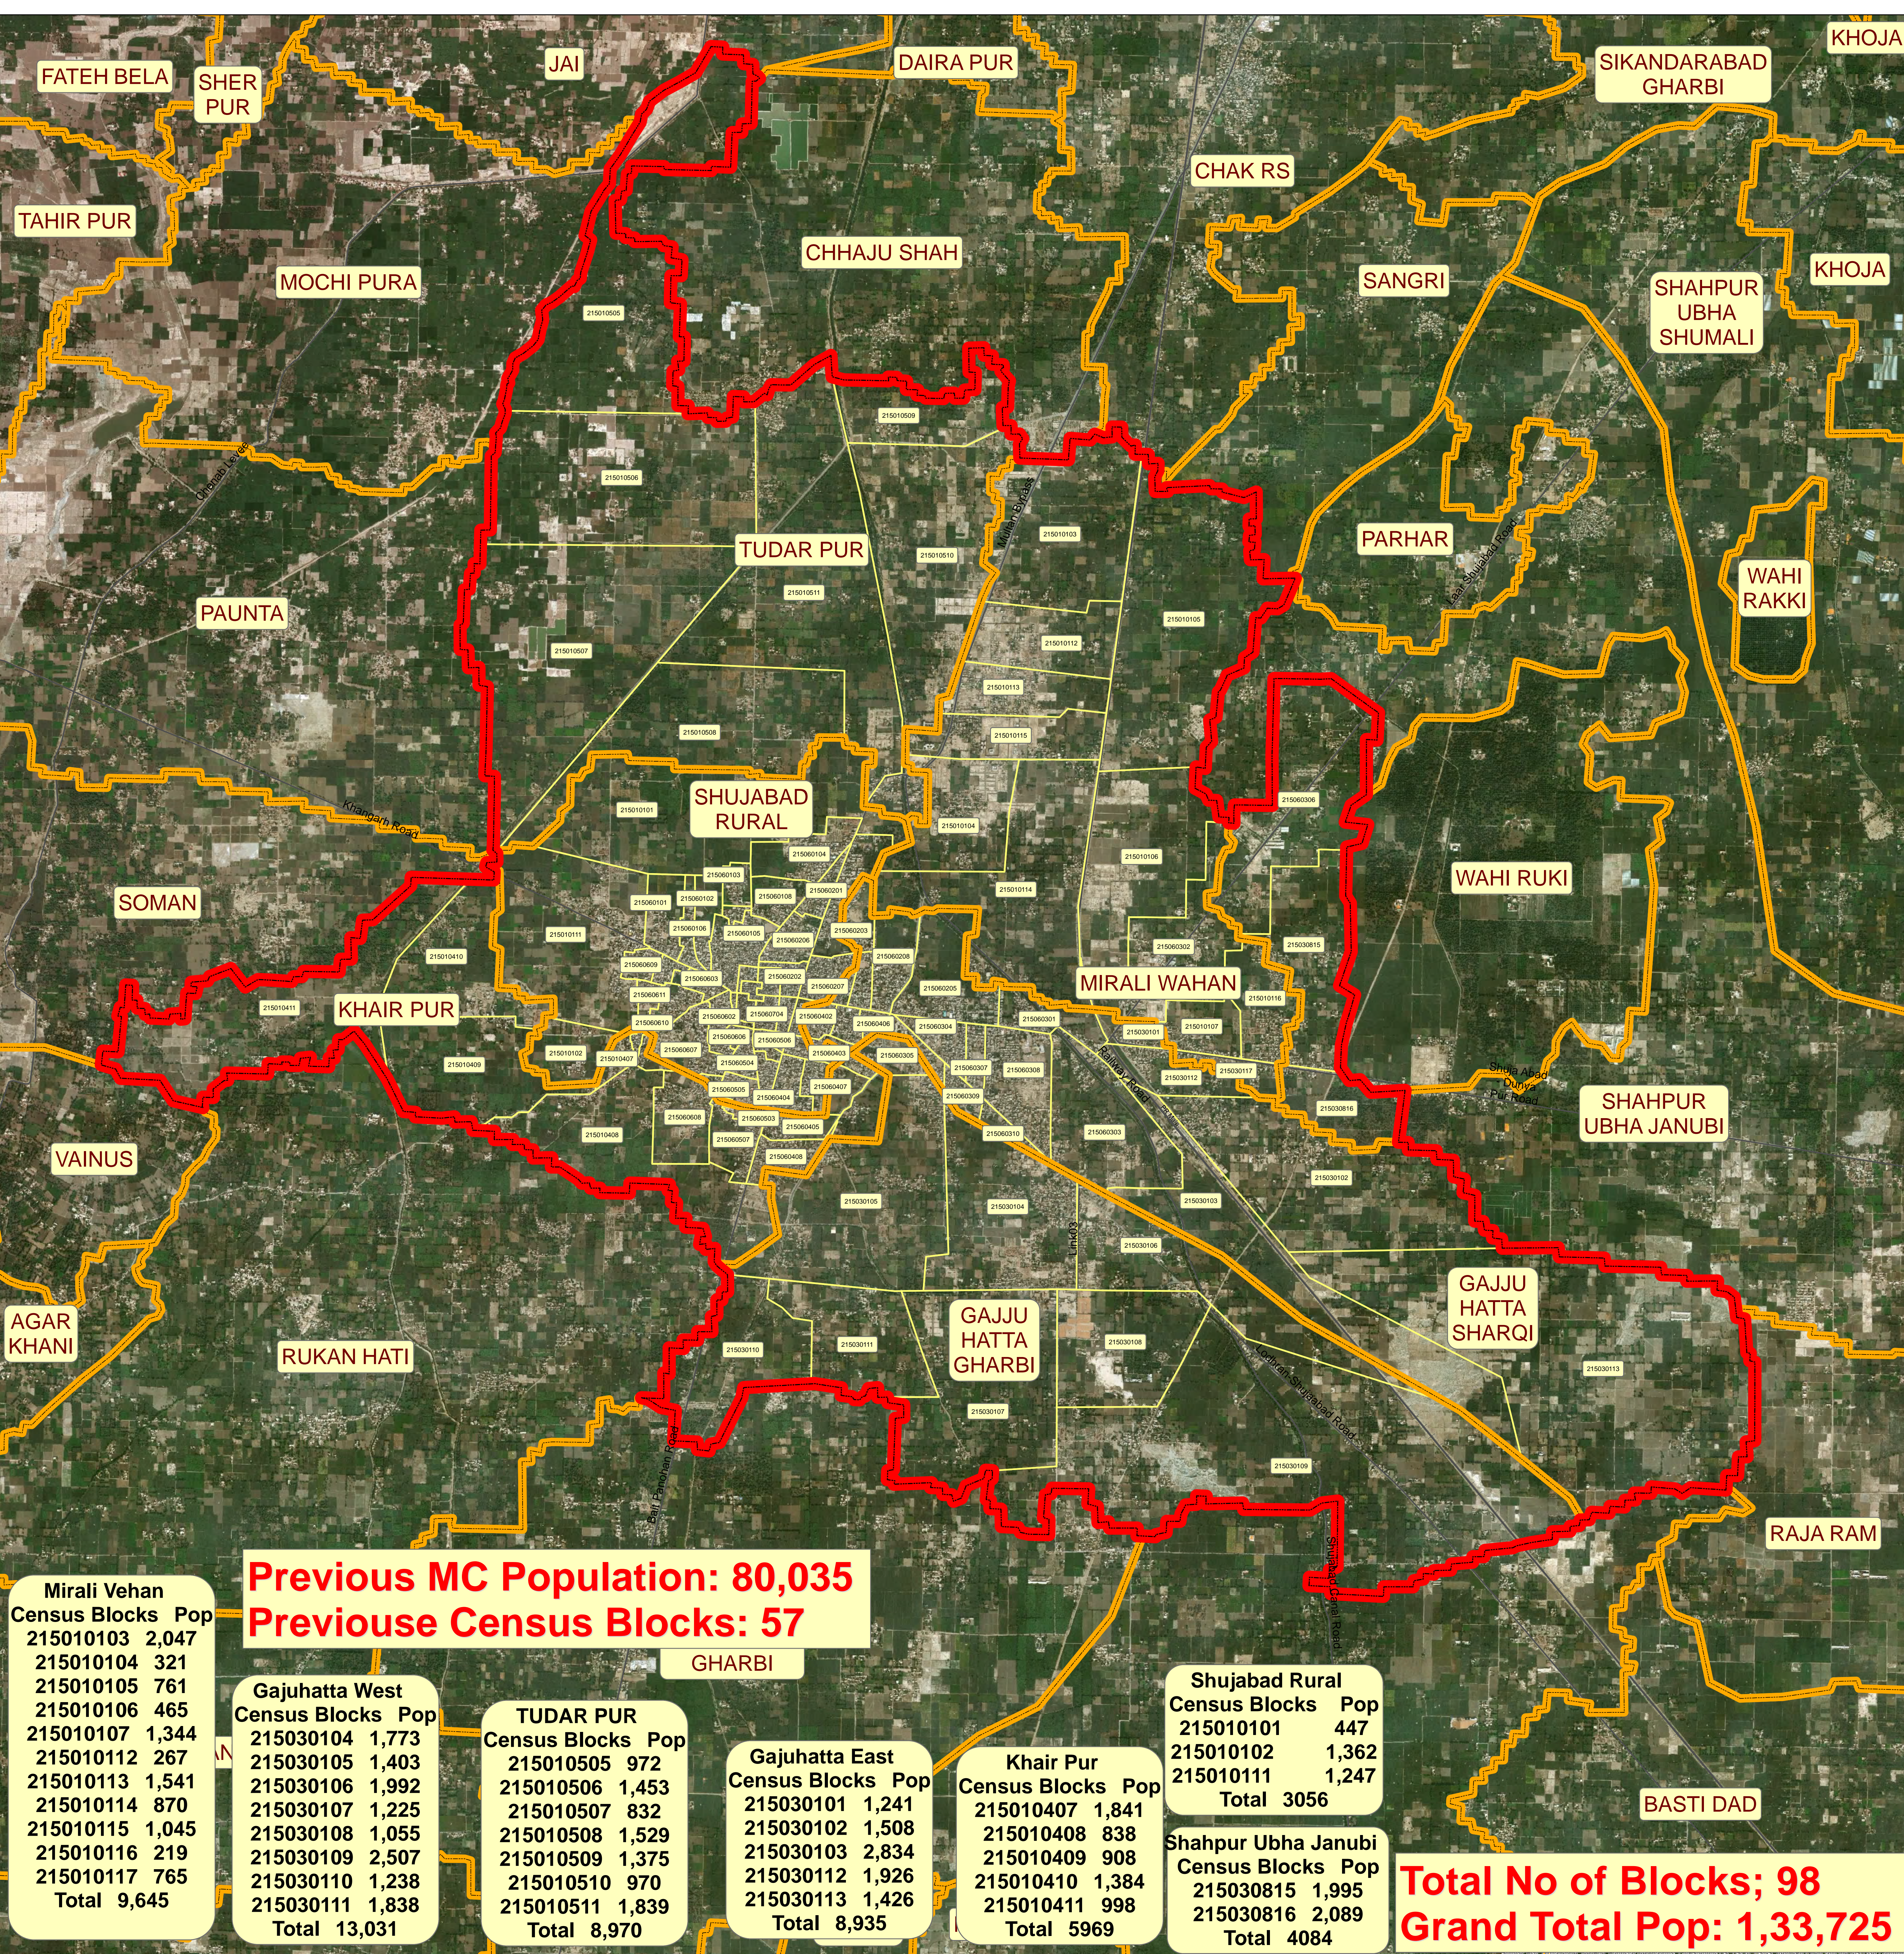

District: Multan

Limits of Municipal Committee Shujabad Tehsil Shujabad

Legend

-  MC Shujabad
-  Mouza_Boundary
-  Census_Blocks
-  Railway
-  Roads

(Eng.Aamir Khattak)
Deputy Commissioner
Multan

Disclaimer: All maps are prepared based on the data provided by the department concerned. While every care is taken to ensure the accuracy of the data used on this map, the GIS Cell Multan makes no representation or warranties about its accuracy, reliability, completeness or suitability for any particular purpose and disclaims all responsibility.

Mirali Vehan

Census Blocks	Pop
215010103	2,047
215010104	321
215010105	761
215010106	465
215010107	1,344
215010112	267
215010113	1,541
215010114	870
215010115	1,045
215010116	219
215010117	765
Total	9,645

Previous MC Population: 80,035
Previous Census Blocks: 57

Gajuhatta West

Census Blocks	Pop
215030104	1,773
215030105	1,403
215030106	1,992
215030107	1,225
215030108	1,055
215030109	2,507
215030110	1,238
215030111	1,838
Total	13,031

TUDAR PUR

Census Blocks	Pop
215010505	972
215010506	1,453
215010507	832
215010508	1,529
215010509	1,375
215010510	970
215010511	1,839
Total	8,970

Gajuhatta East

Census Blocks	Pop
215030101	1,241
215030102	1,508
215030103	2,834
215030112	1,926
215030113	1,426
Total	8,935