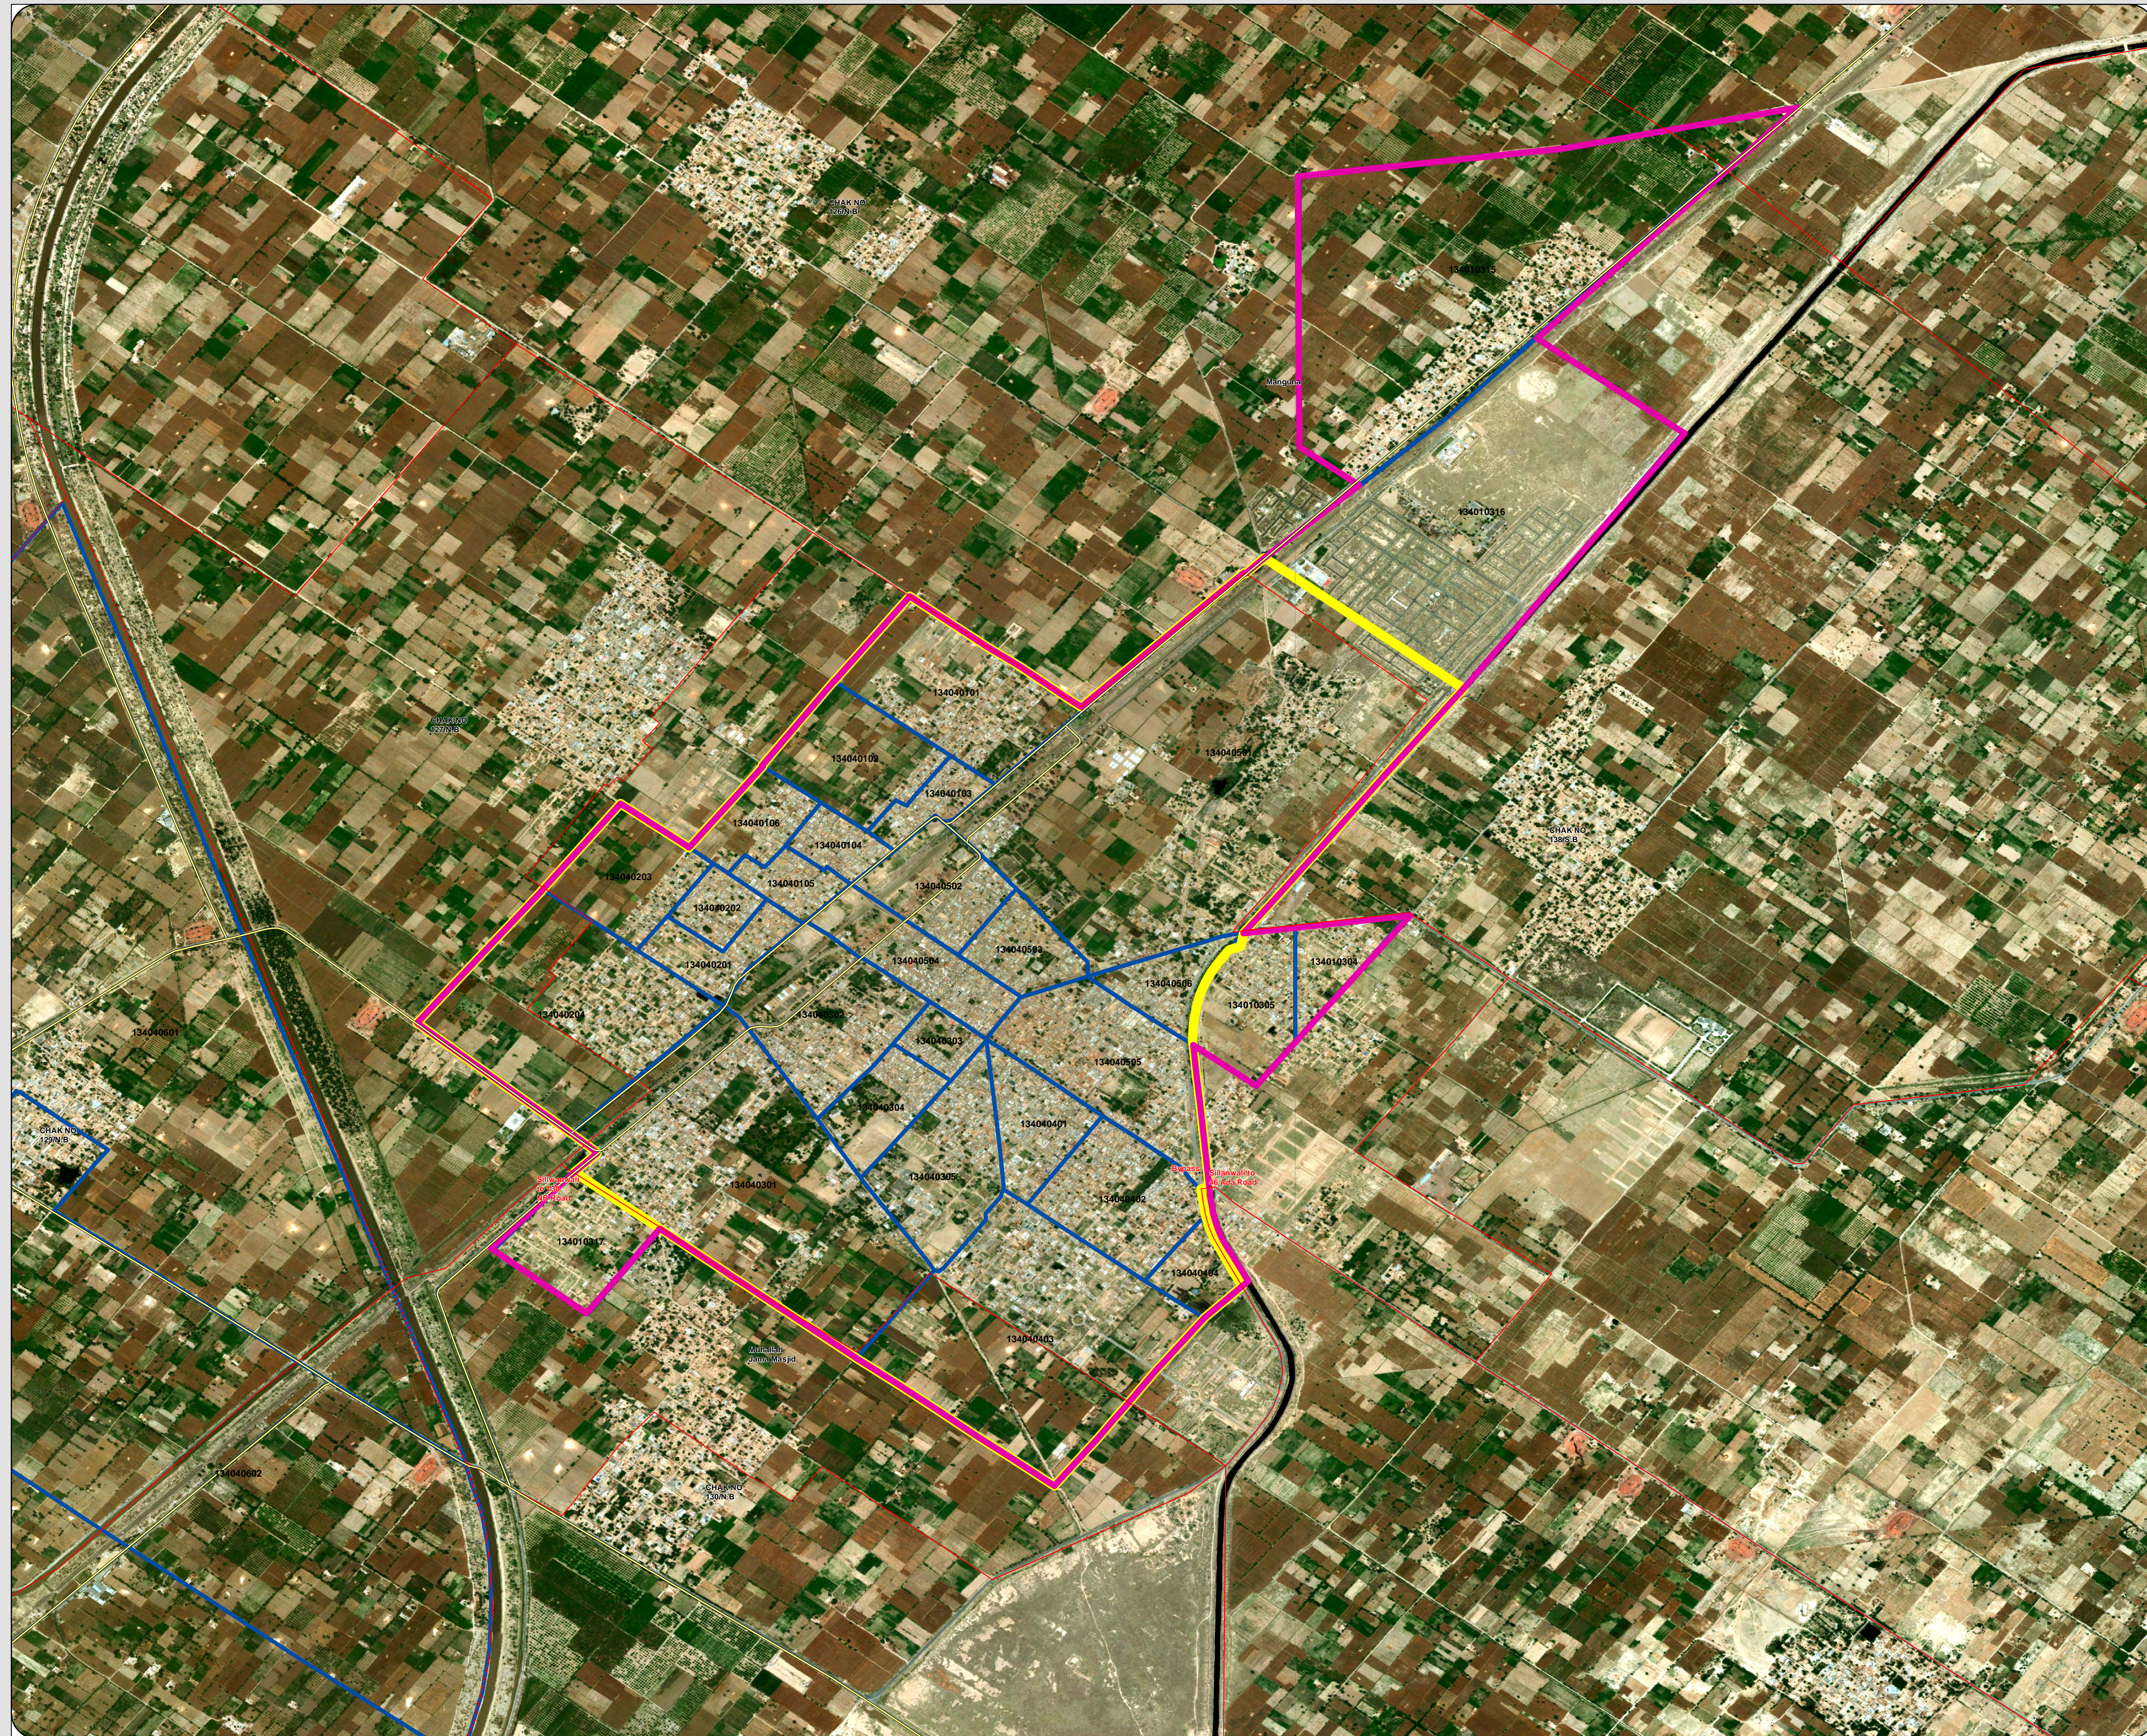

[DISTRICT SARGODHA] FINAL MAP OF MC SILLANWALI

72°33'0"E

72°33'0"E

According to census
2017 total population is
40411.
Proposed block 5.

Map Size
A0

Map Scale
1" : 200 Meter

Legend

- Road
- PBS_Block
- Mouza_Boundary
- Proposed_Area
- Existing_Area