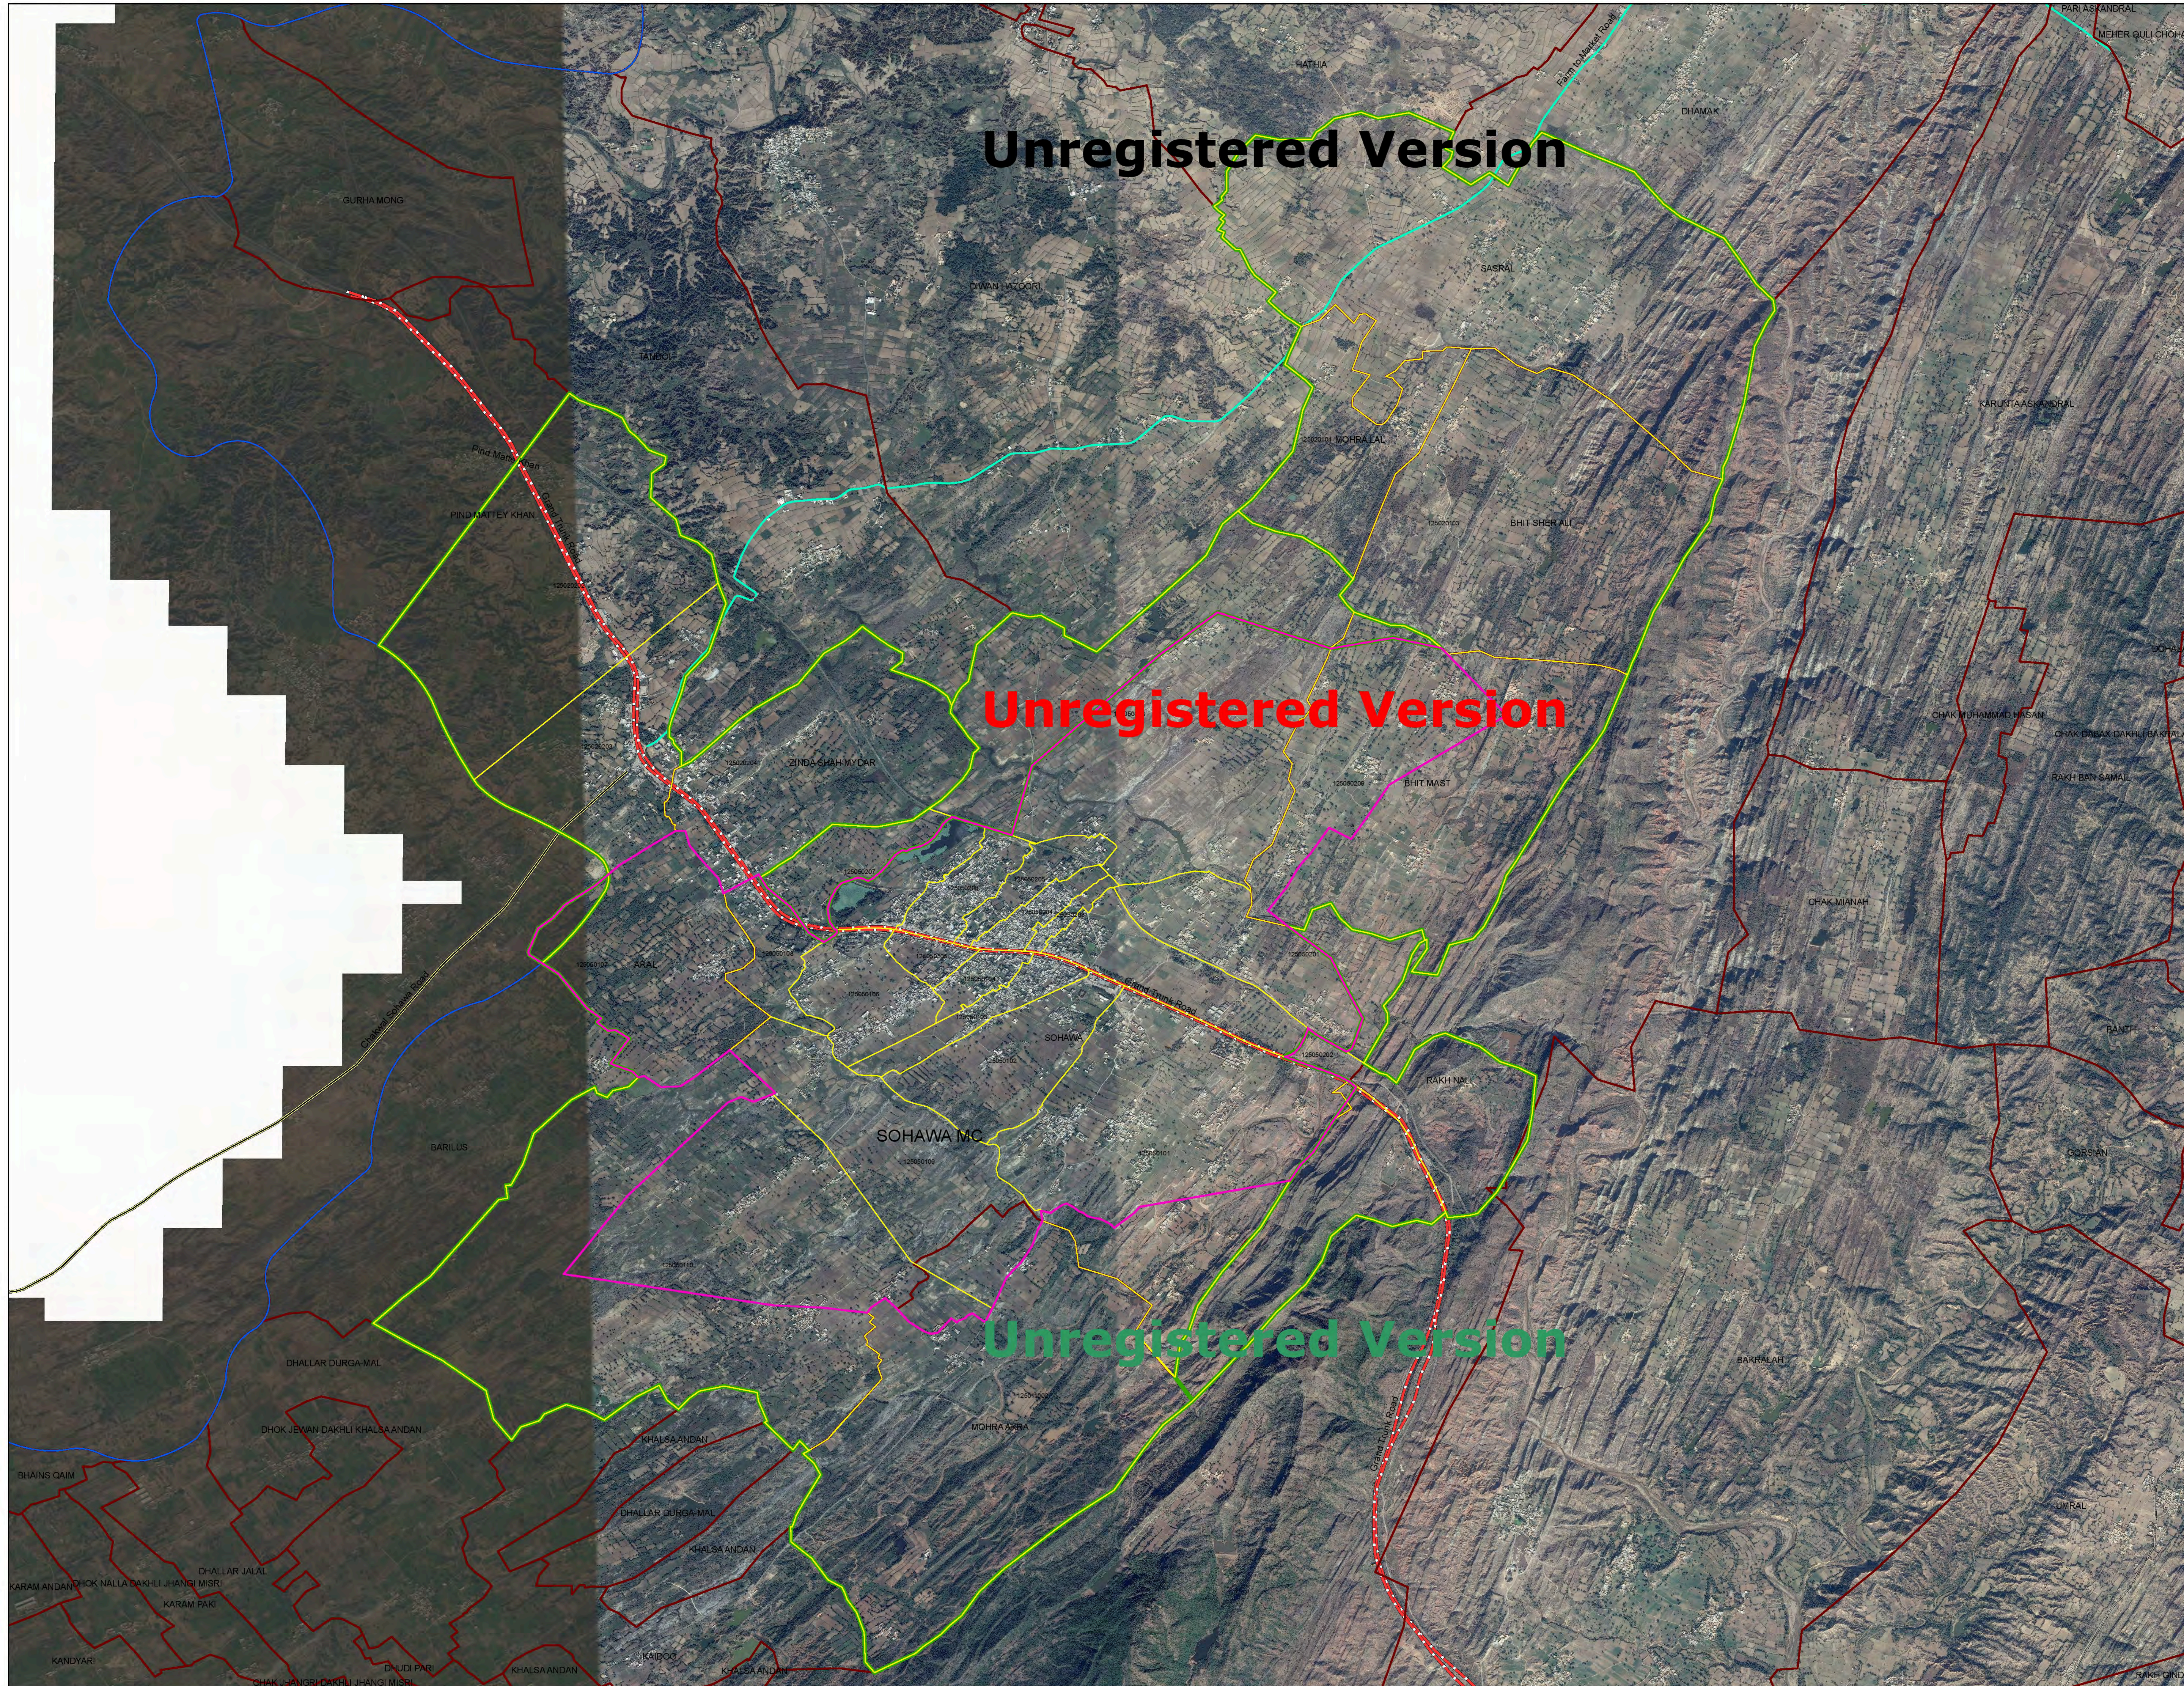

Municipal Committee Sohawa Map

- Legend**
- Farm to Market Road
 - Primary Roads
 - Secondary Roads
 - G.T Road
 - Census Block Boundary
 - Urban Boundary
 - Mouza Boundary
 - Tehsil Boundary
 - Old MC Boundary

Scale
1 inch = 400 meters