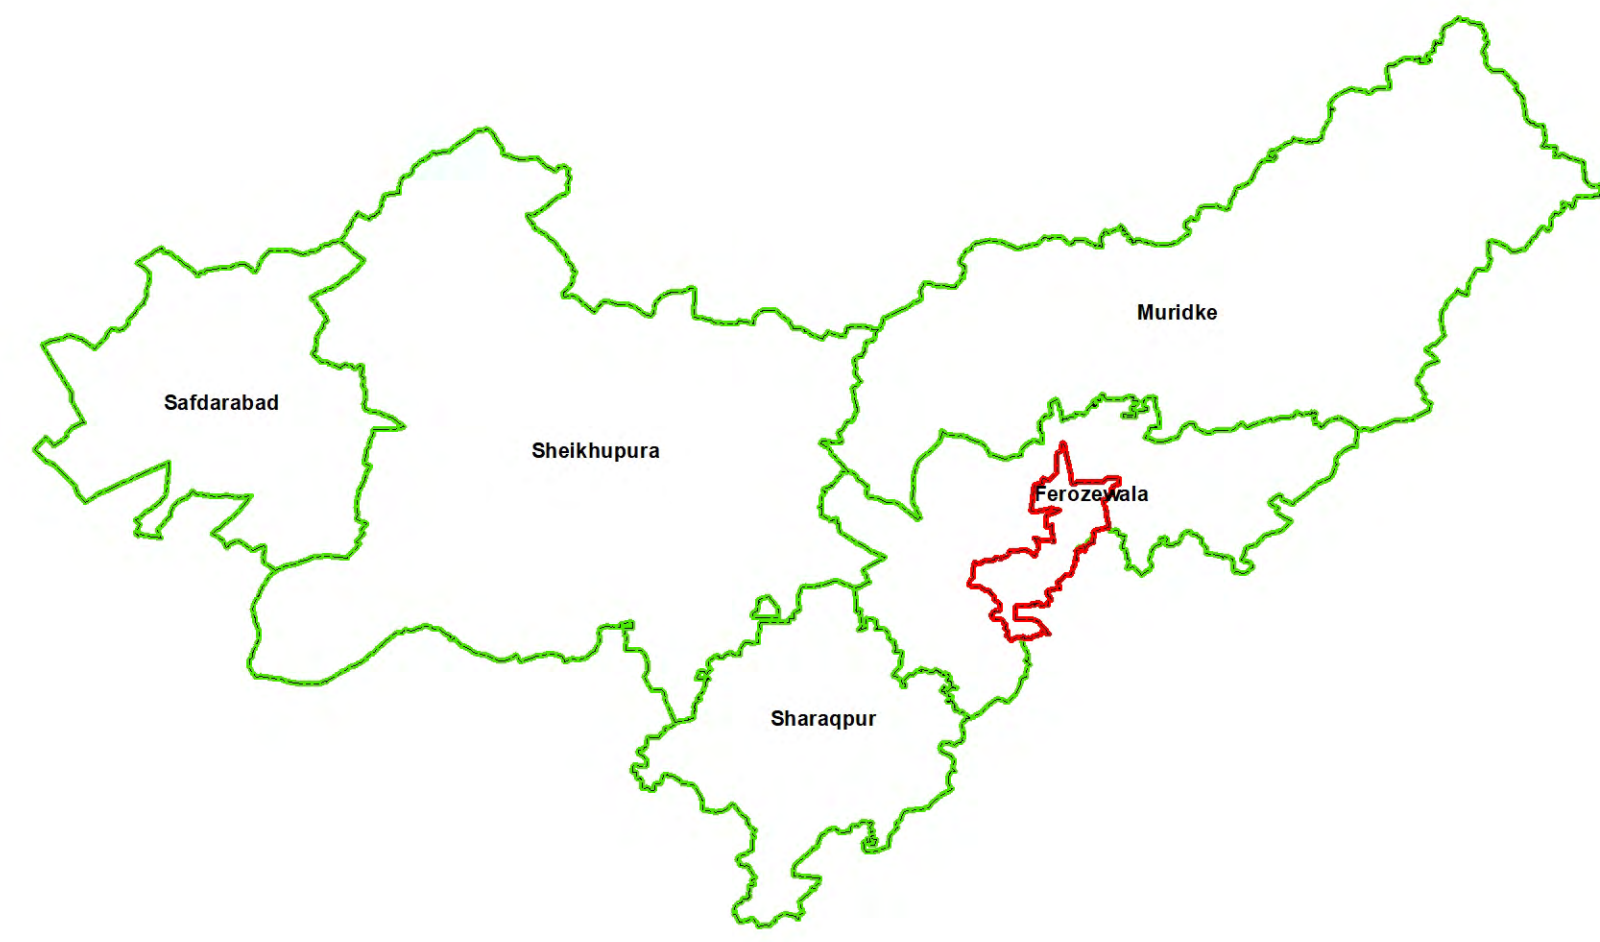

# Map of Proposed Municipal Corporation Ferozewala, District Sheikhupura

1 in = 700 meters

## Legend

-  **Roads**
-  **Railway Track**
-  **Water Bodies**
-  **Urban Blocks**
-  **Existing MCs**
-  **Proposed MC**
-  **Mouza Boundary**
-  **Tehsil Boundary**