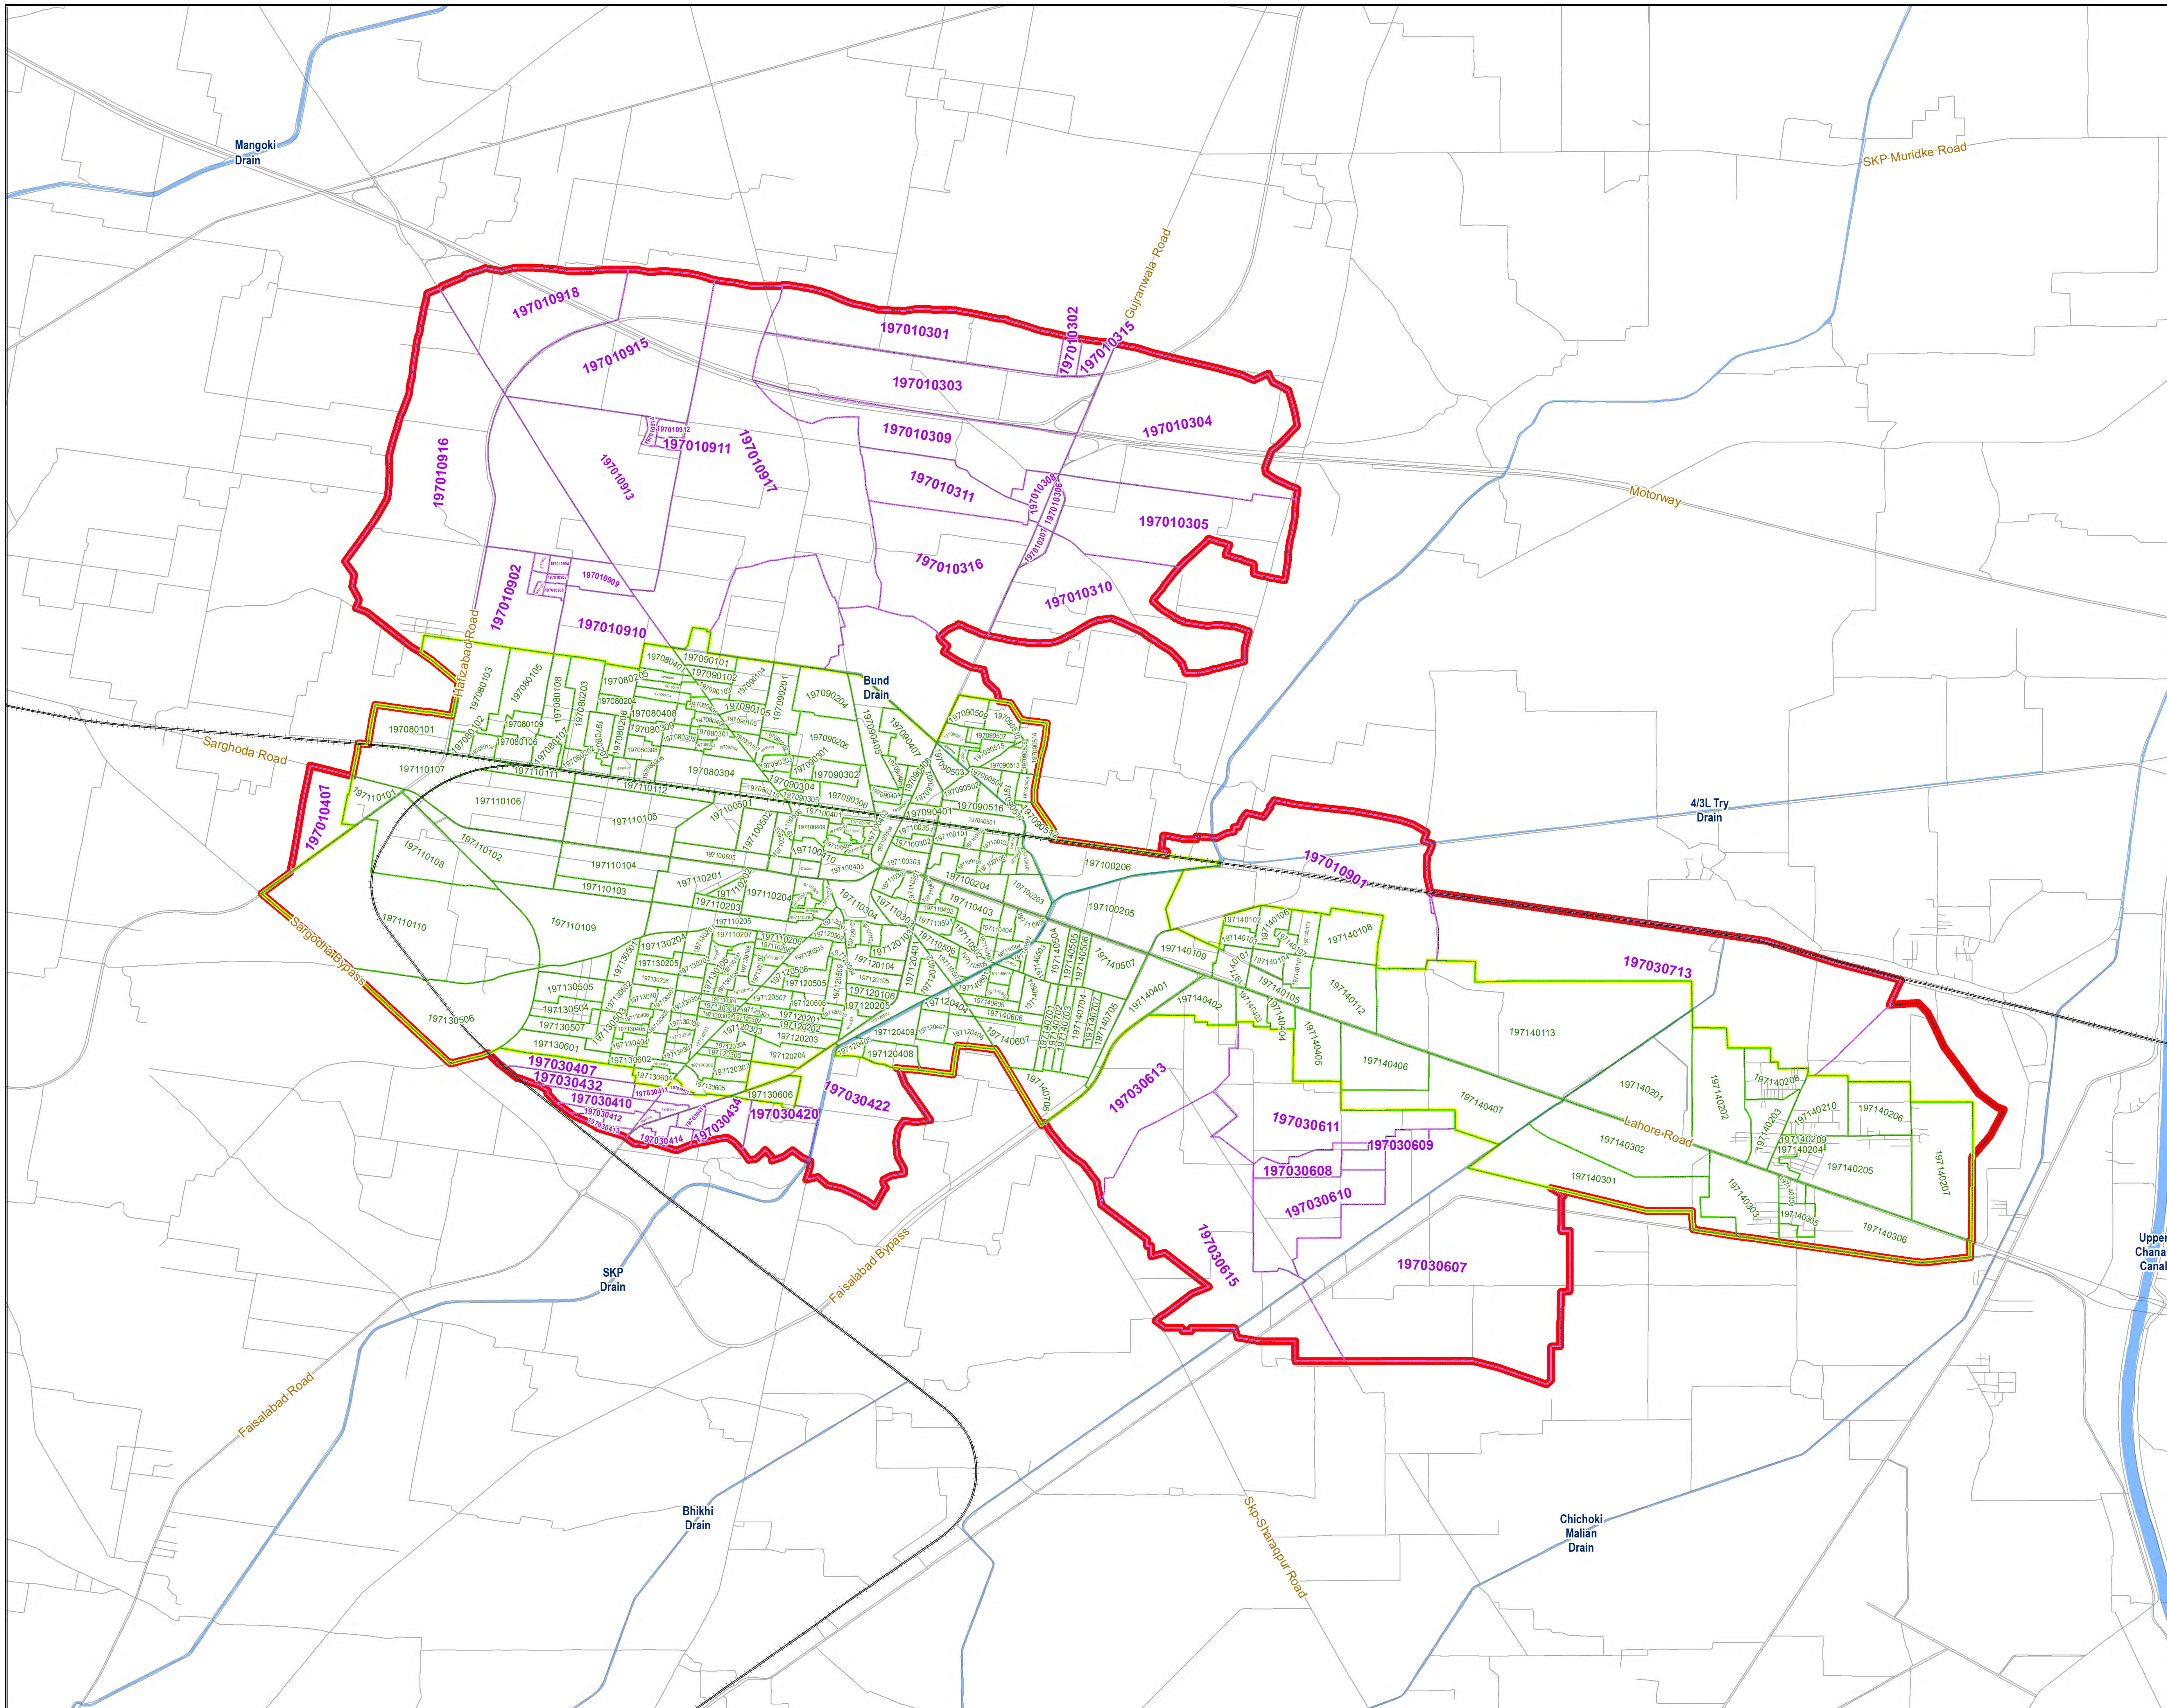

Map of Proposed Municipal Corporation Sheikhupura, District Sheikhupura

Legend

-  Railway Track
-  Roads
-  Water Bodies
-  Urban Blocks
-  Rural Blocks
-  Existing MC
-  Proposed MC