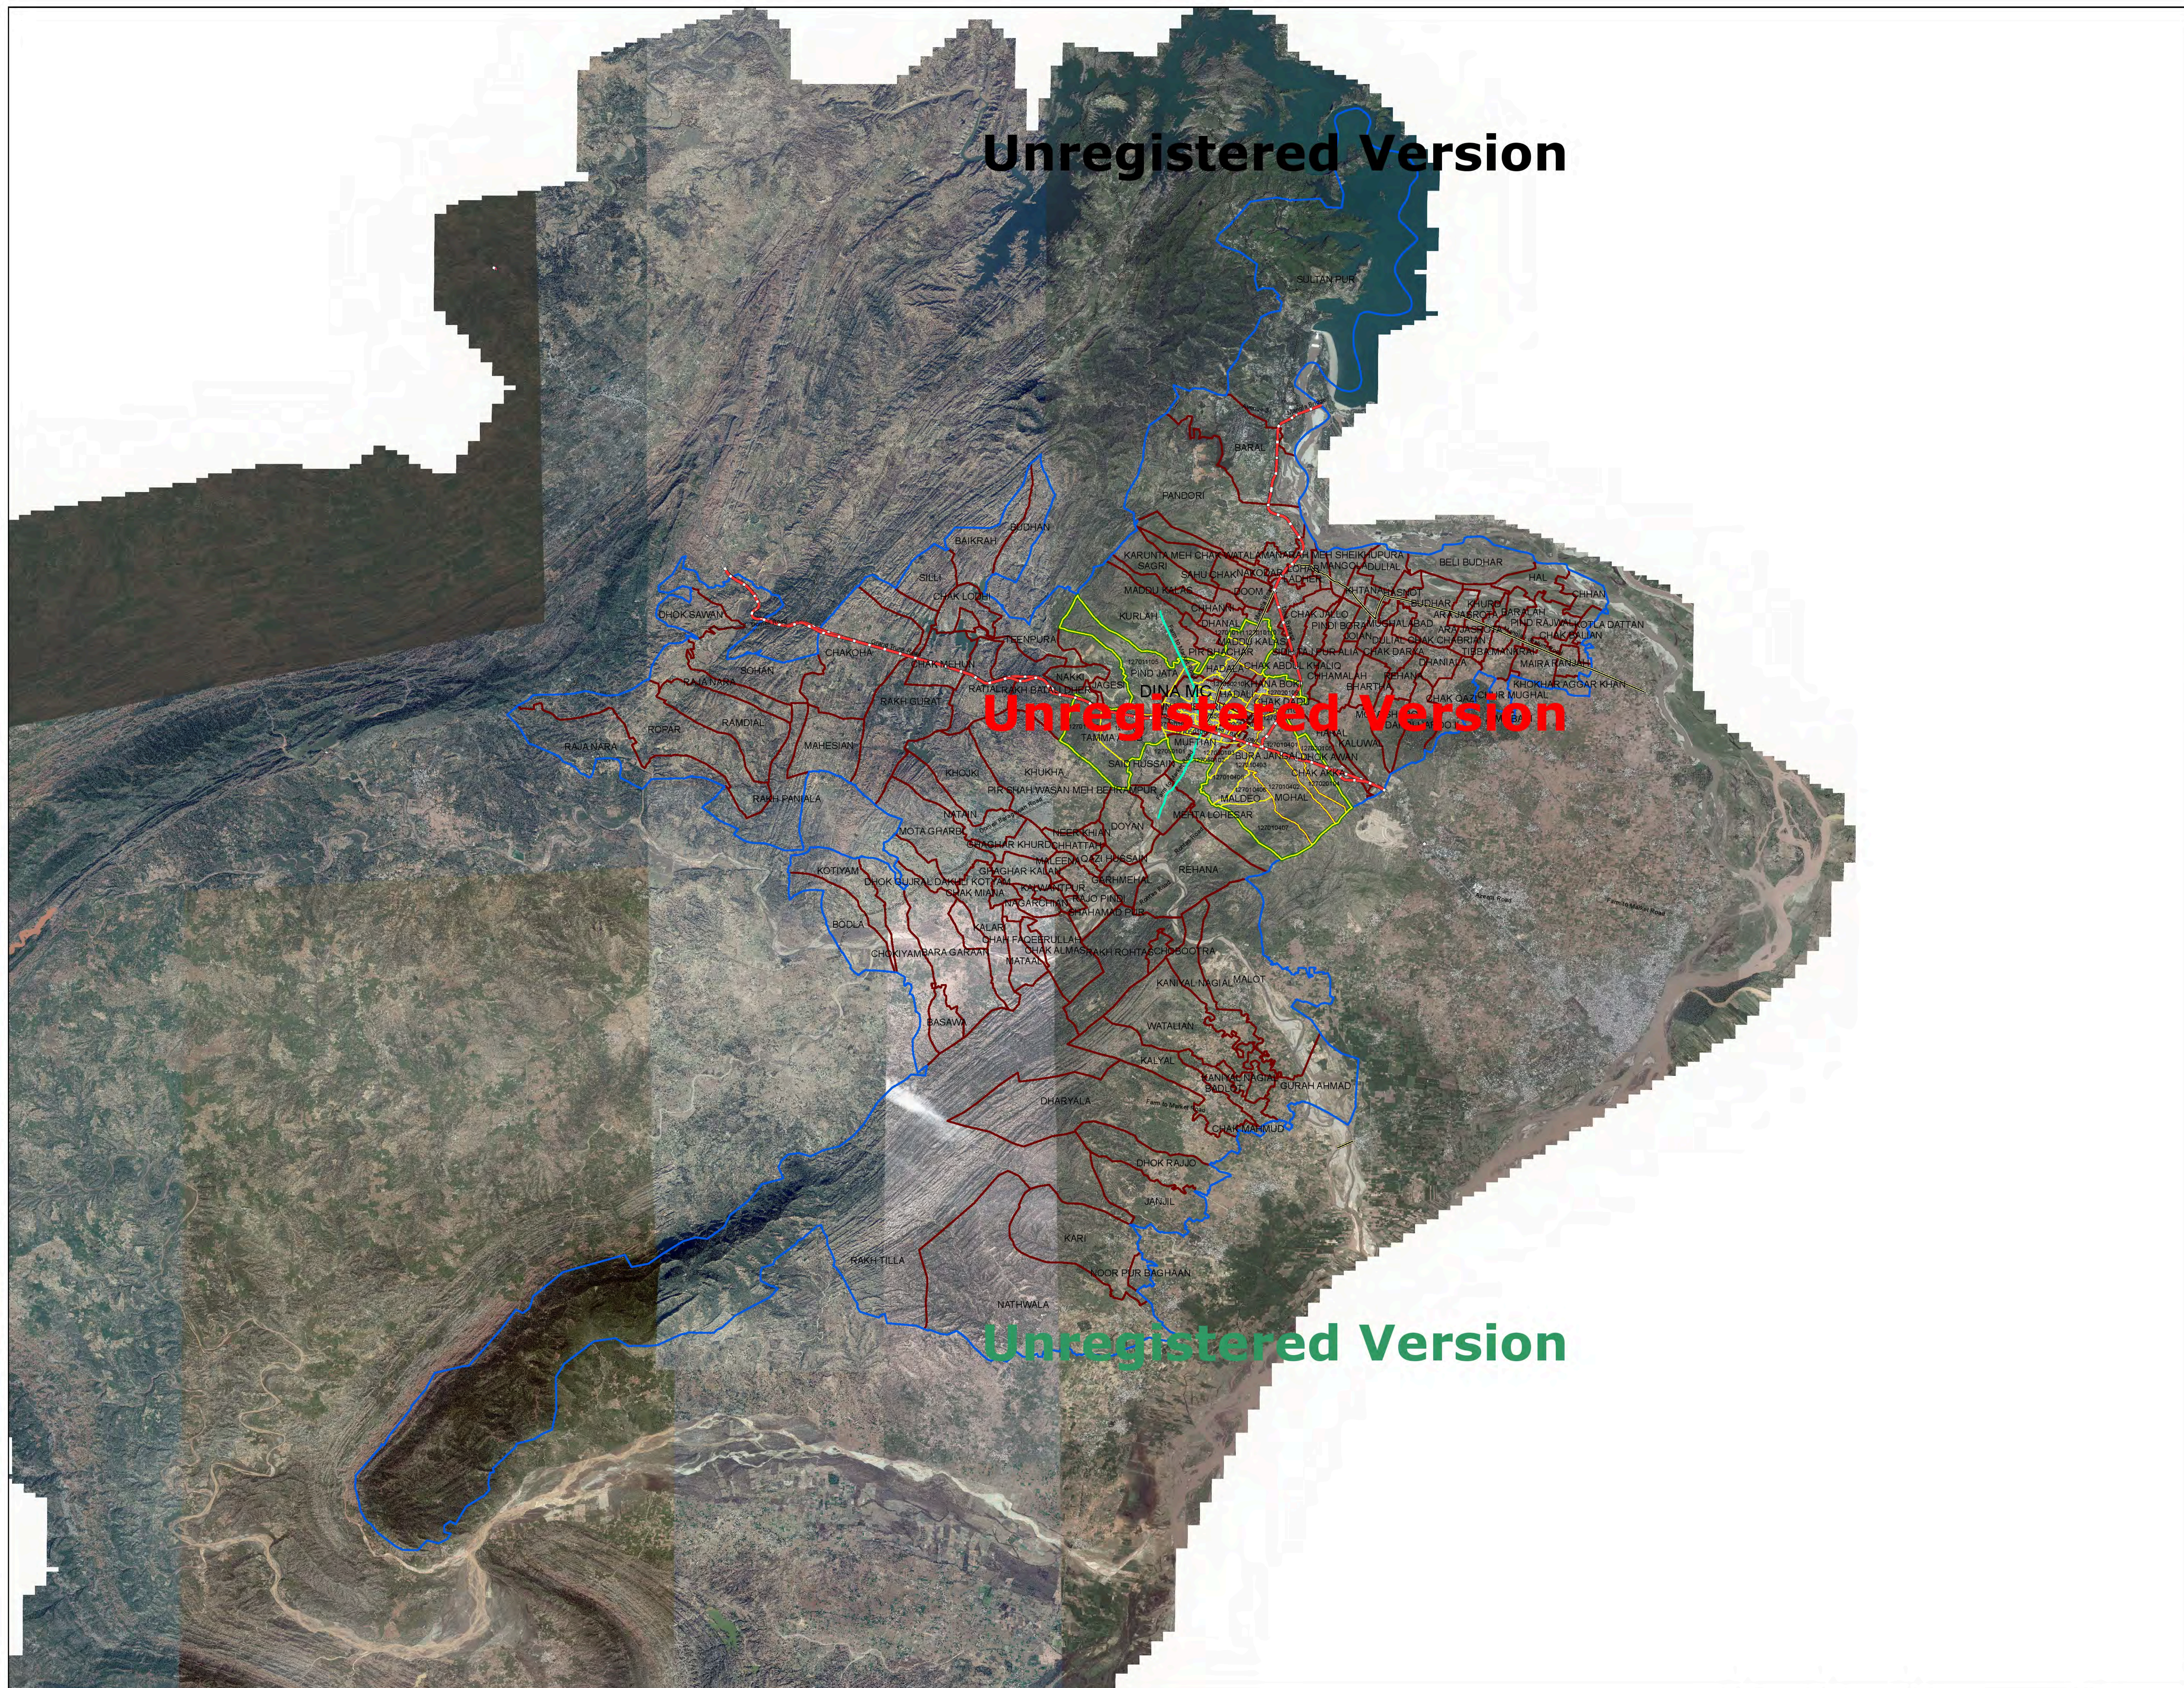

Tehsil Council Dina Map

- Legend**
-  Farm to Market Road
 -  Primary Roads
 -  Secondary Roads
 -  G.T Road
 -  Census Block Boundary
 -  MC Boundary
 -  Mouza Boundary
 -  Tehsil Boundary
 -  Old MC Boundary

Scale
1 Inch = 2 Km