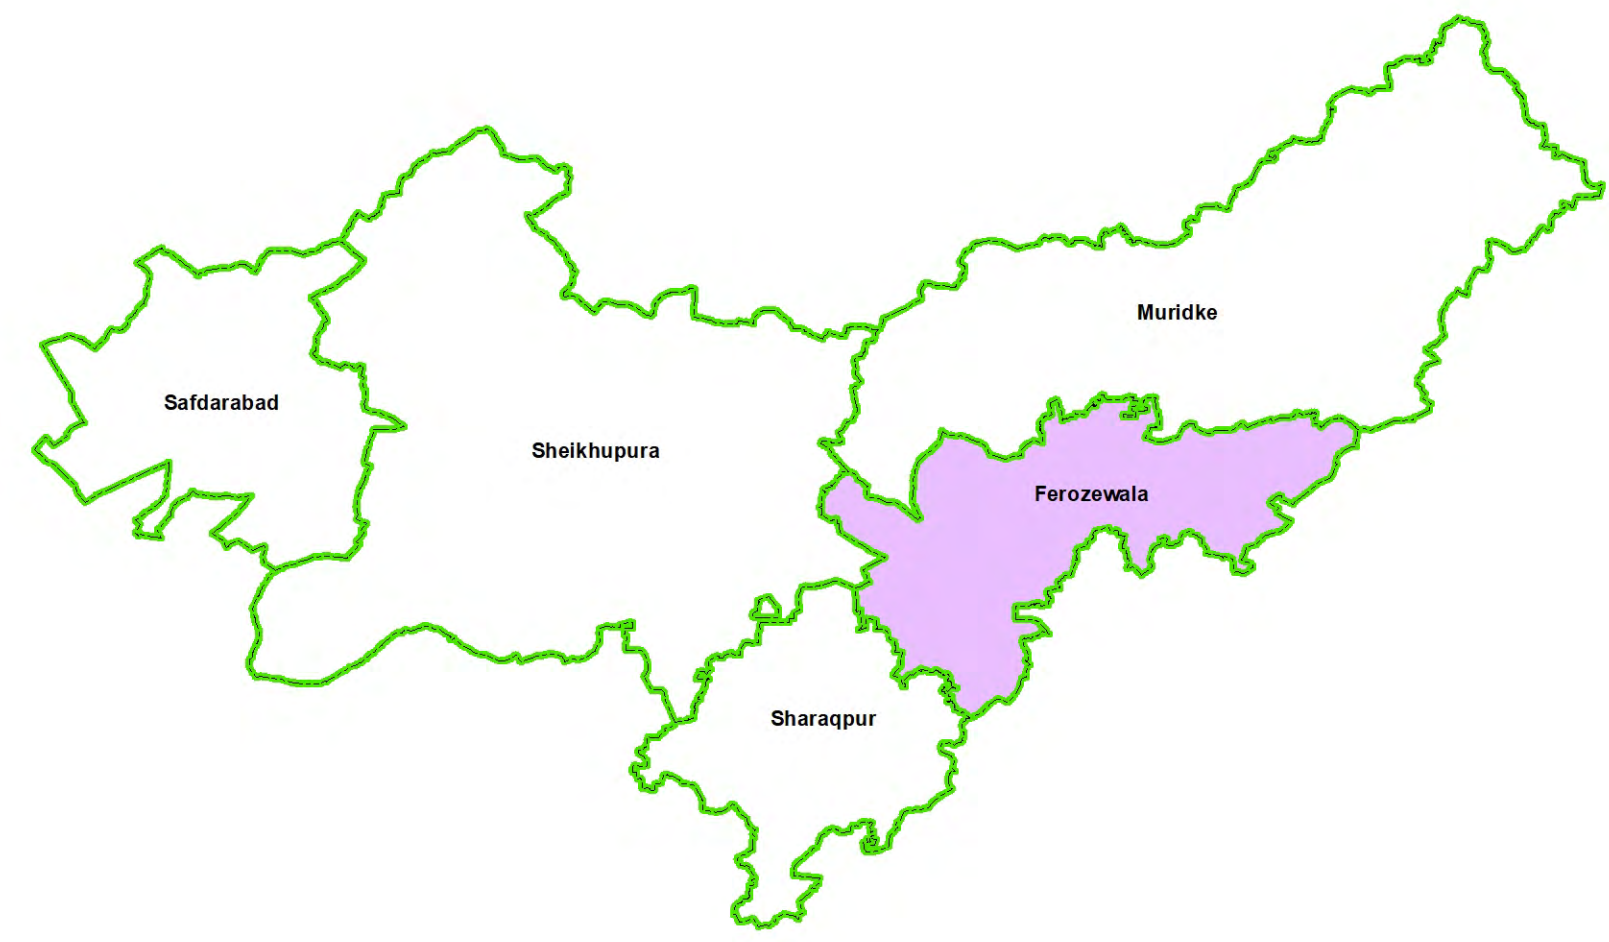

# Map of Tehsil Council Ferozewala, District Sheikhupura

## Legend

-  **Roads**
-  **Railway Track**
-  **Water Bodies**
-  **Existing MCs**
-  **Mouza Boundary**
-  **TC**
-  **Municipal Corporation**
-  **Tehsil Boundary**