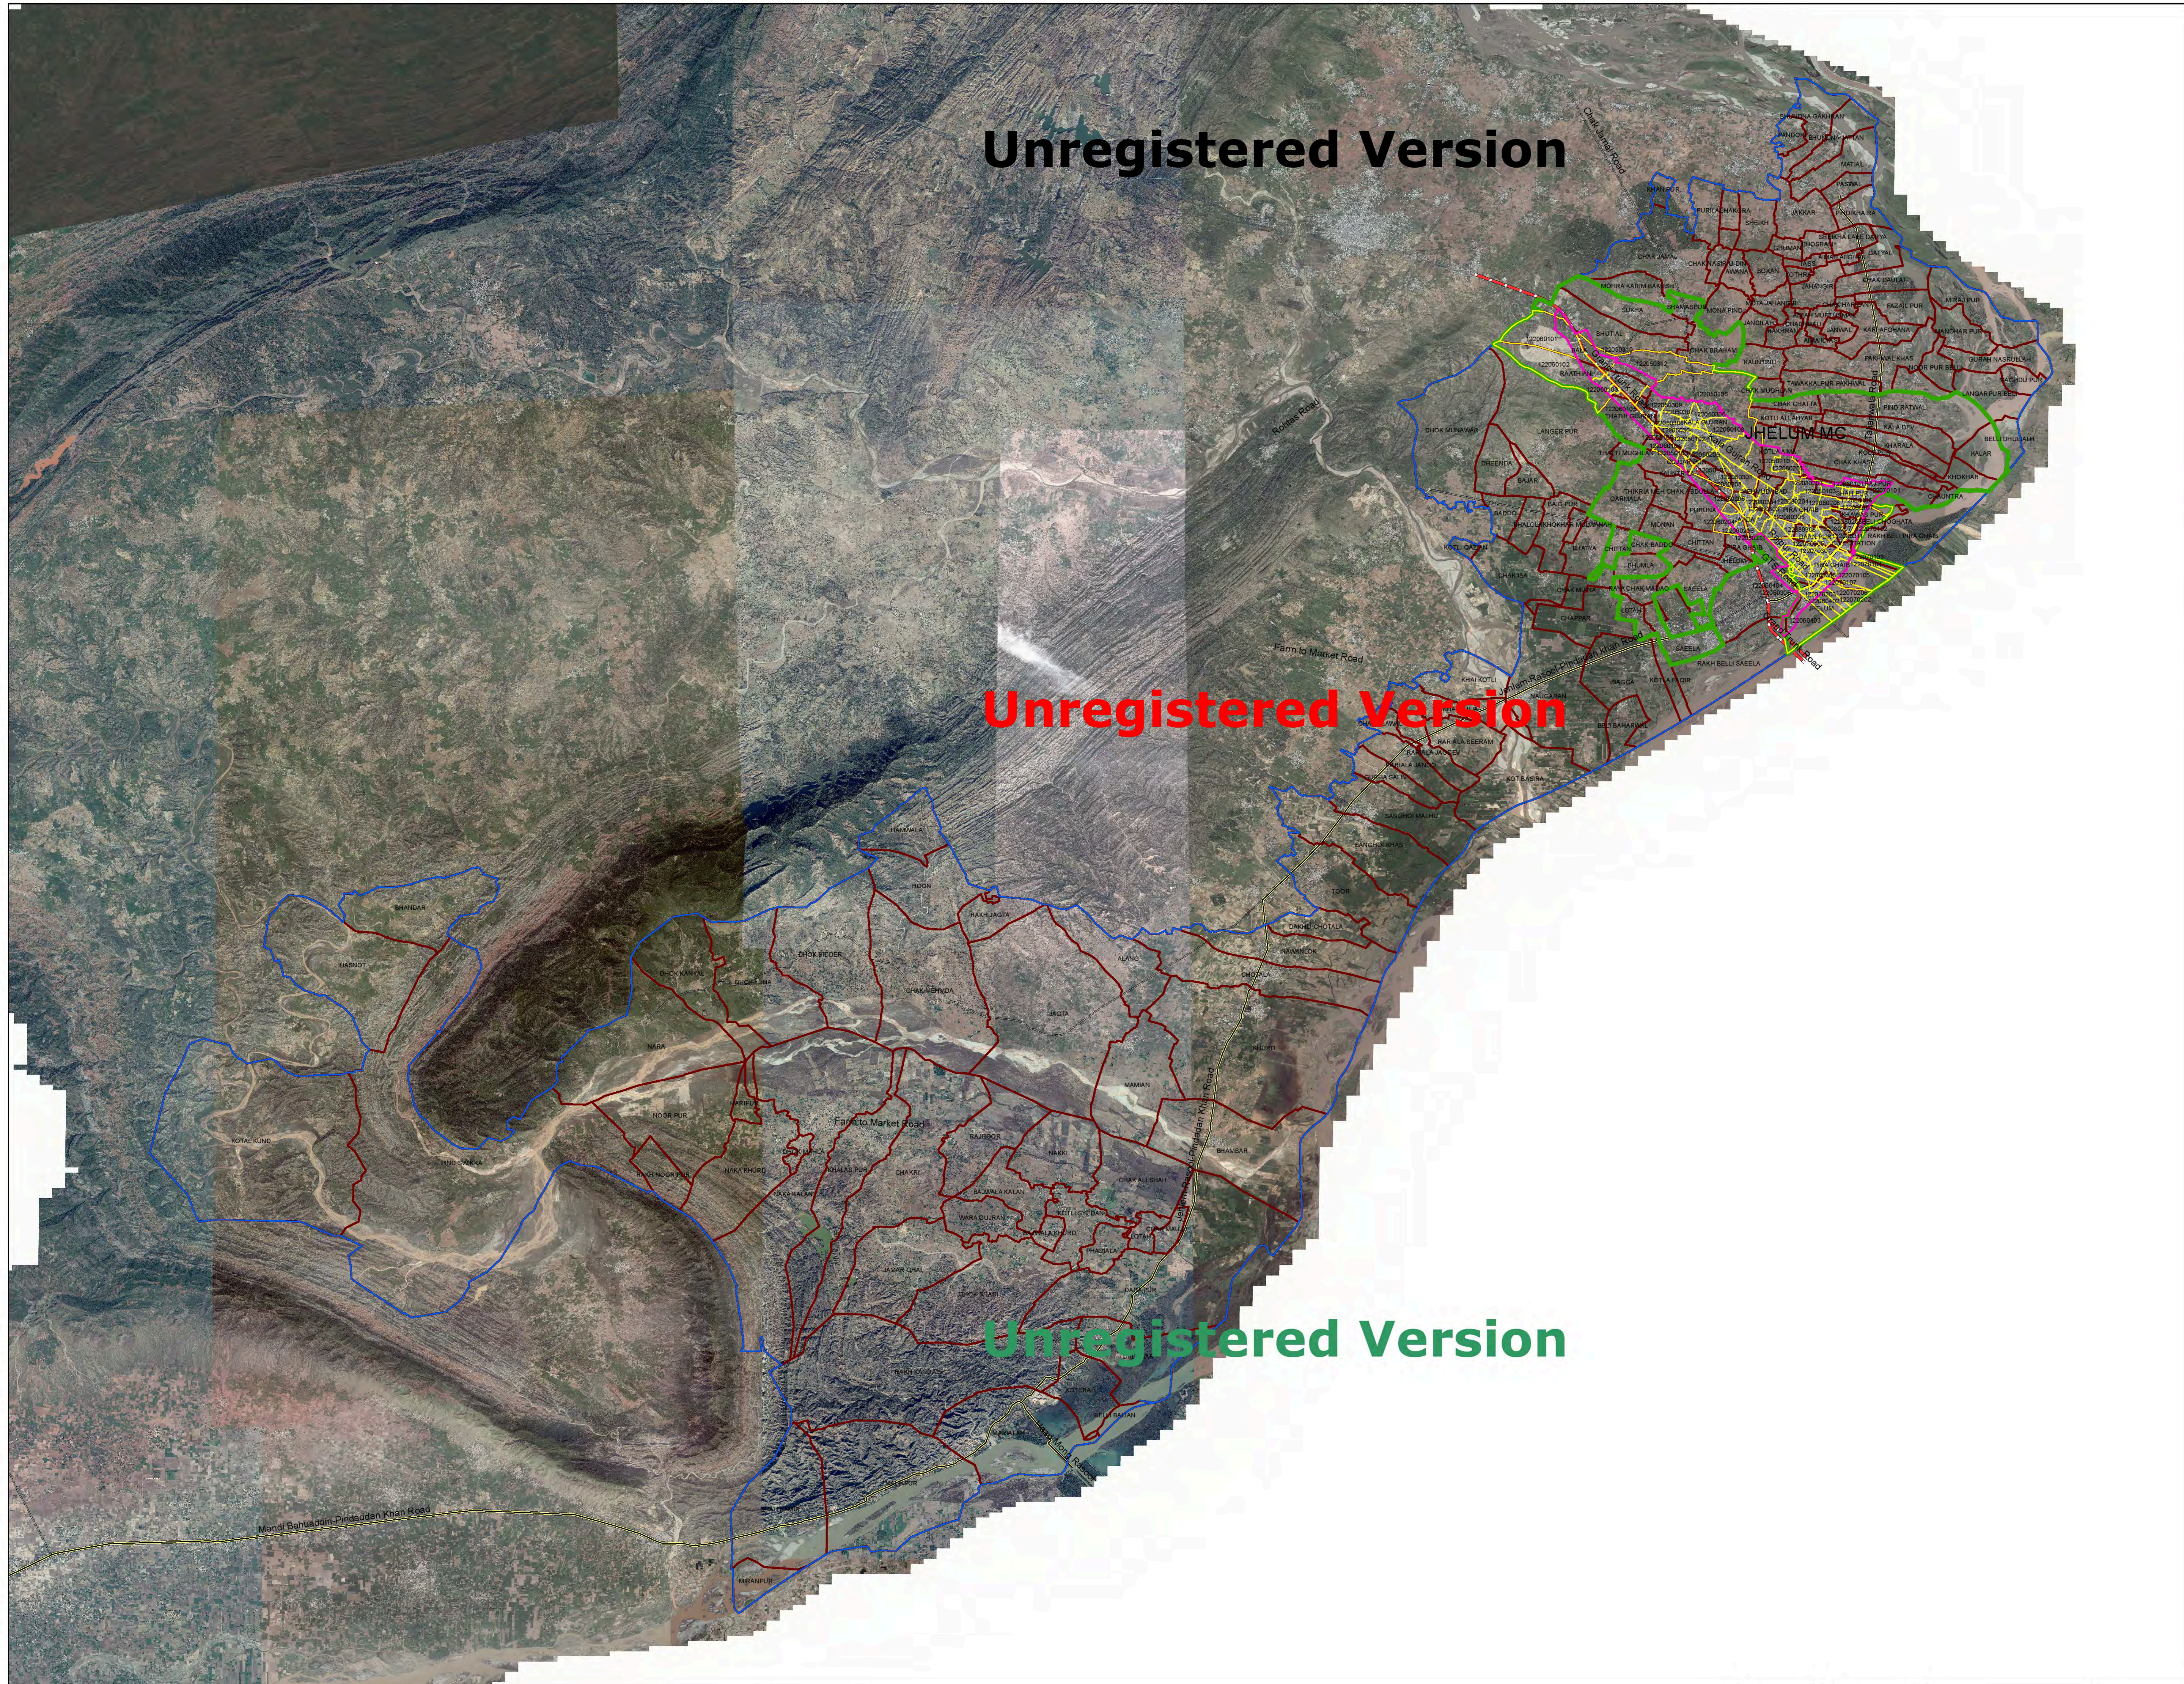

Tehsil Council Jhelum Map

Legend

Farm to Market Road

Primary Roads

Secondary Roads

G.T Road

Census Block Boundary

MC Boundary

Mouza Boundary

Tehsil Boundary

Old MC Boundary

Scale

1 inch = 1,800 meters