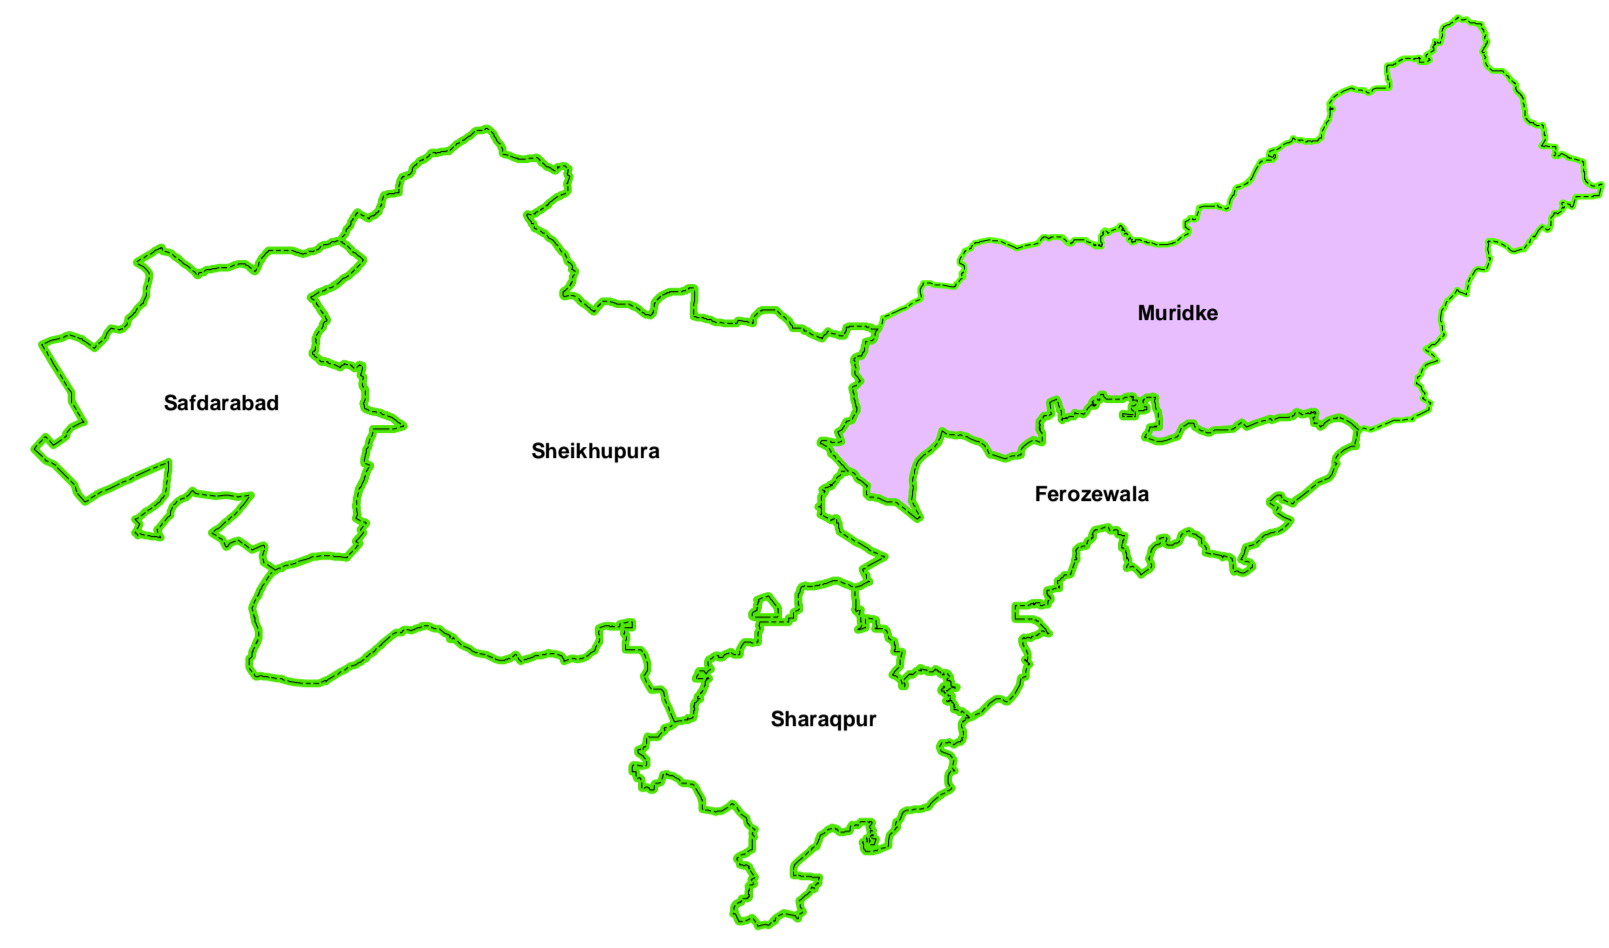

Map of Tehsil Council Muridke, District Sheikhupura

1 in = 2 kilometer

Legend

-  Roads
-  Railway Track
-  Water Bodies
-  Mouza Boundary
-  Existing MC
-  Town Committee
-  MC B category
-  Municipal Committee
-  Tehsil Boundary