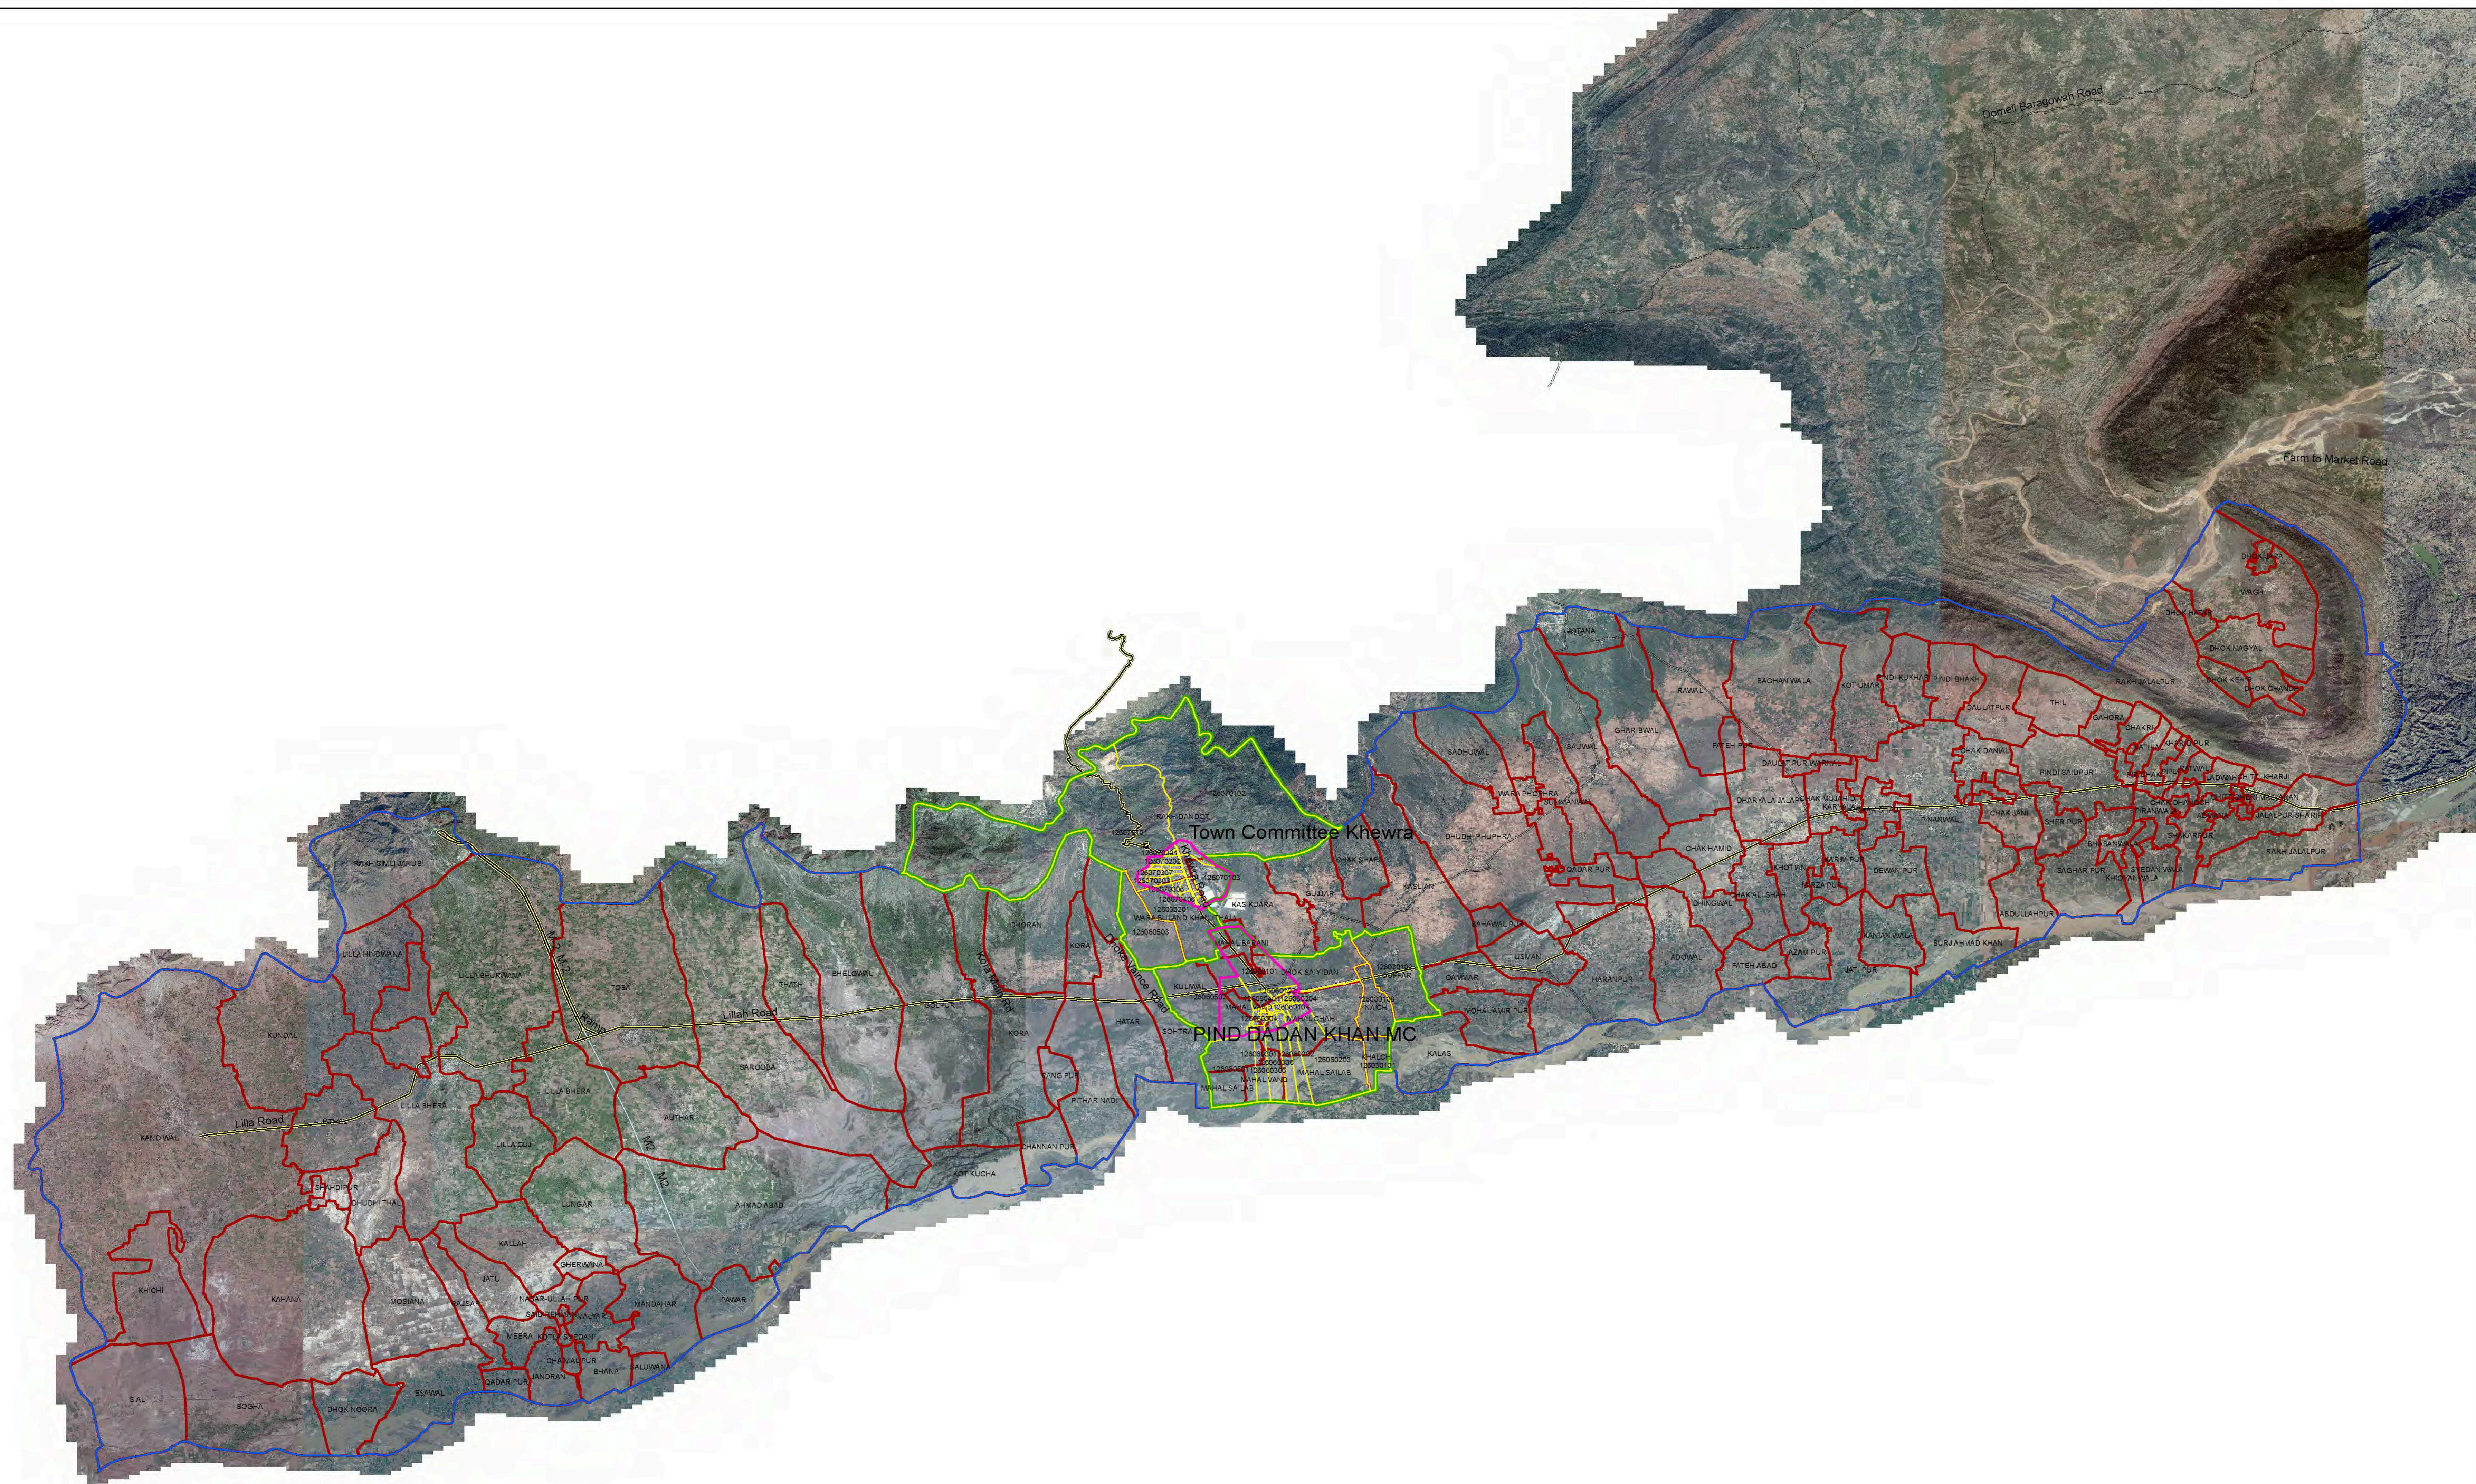

Tehsil Council P.D Khan Map

Legend

- Farm to Market Road
- Primary Roads
- Secondary Roads
- G.T Road
- Census Block Boundary
- Urban Boundary
- Mouza Boundary
- Tehsil Boundary
- Old MC Boundary

Scale

1 inch = 2,600 meters