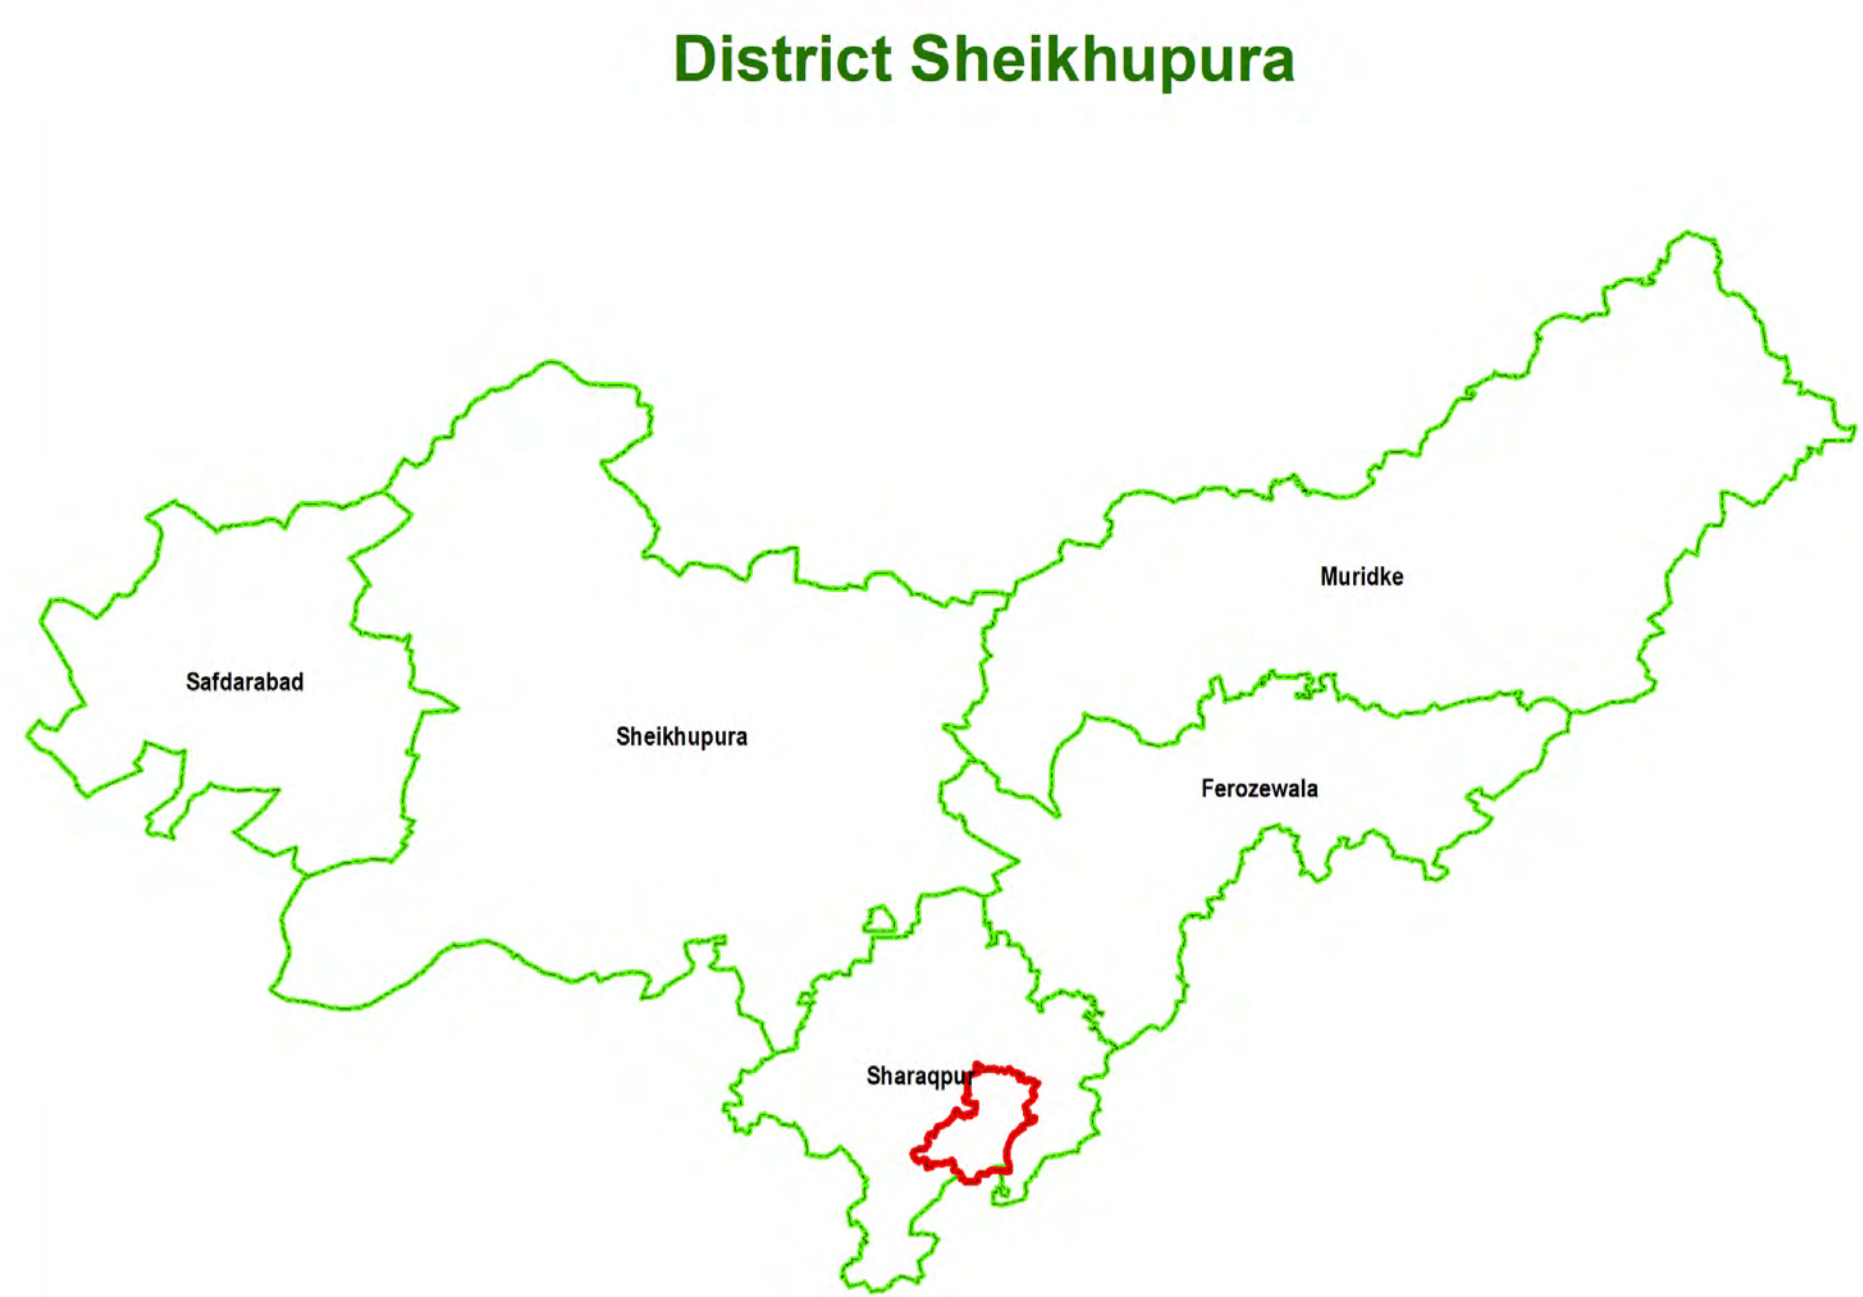

# Map of Tehsil Sharaqpur, District Sheikhupura

1 inch = 1 km

## Legend

-  Roads
-  Railway Track
-  Water Bodies
-  Mouza Boundary
-  Existing MC
-  Proposed MC
-  Tehsils Boundary