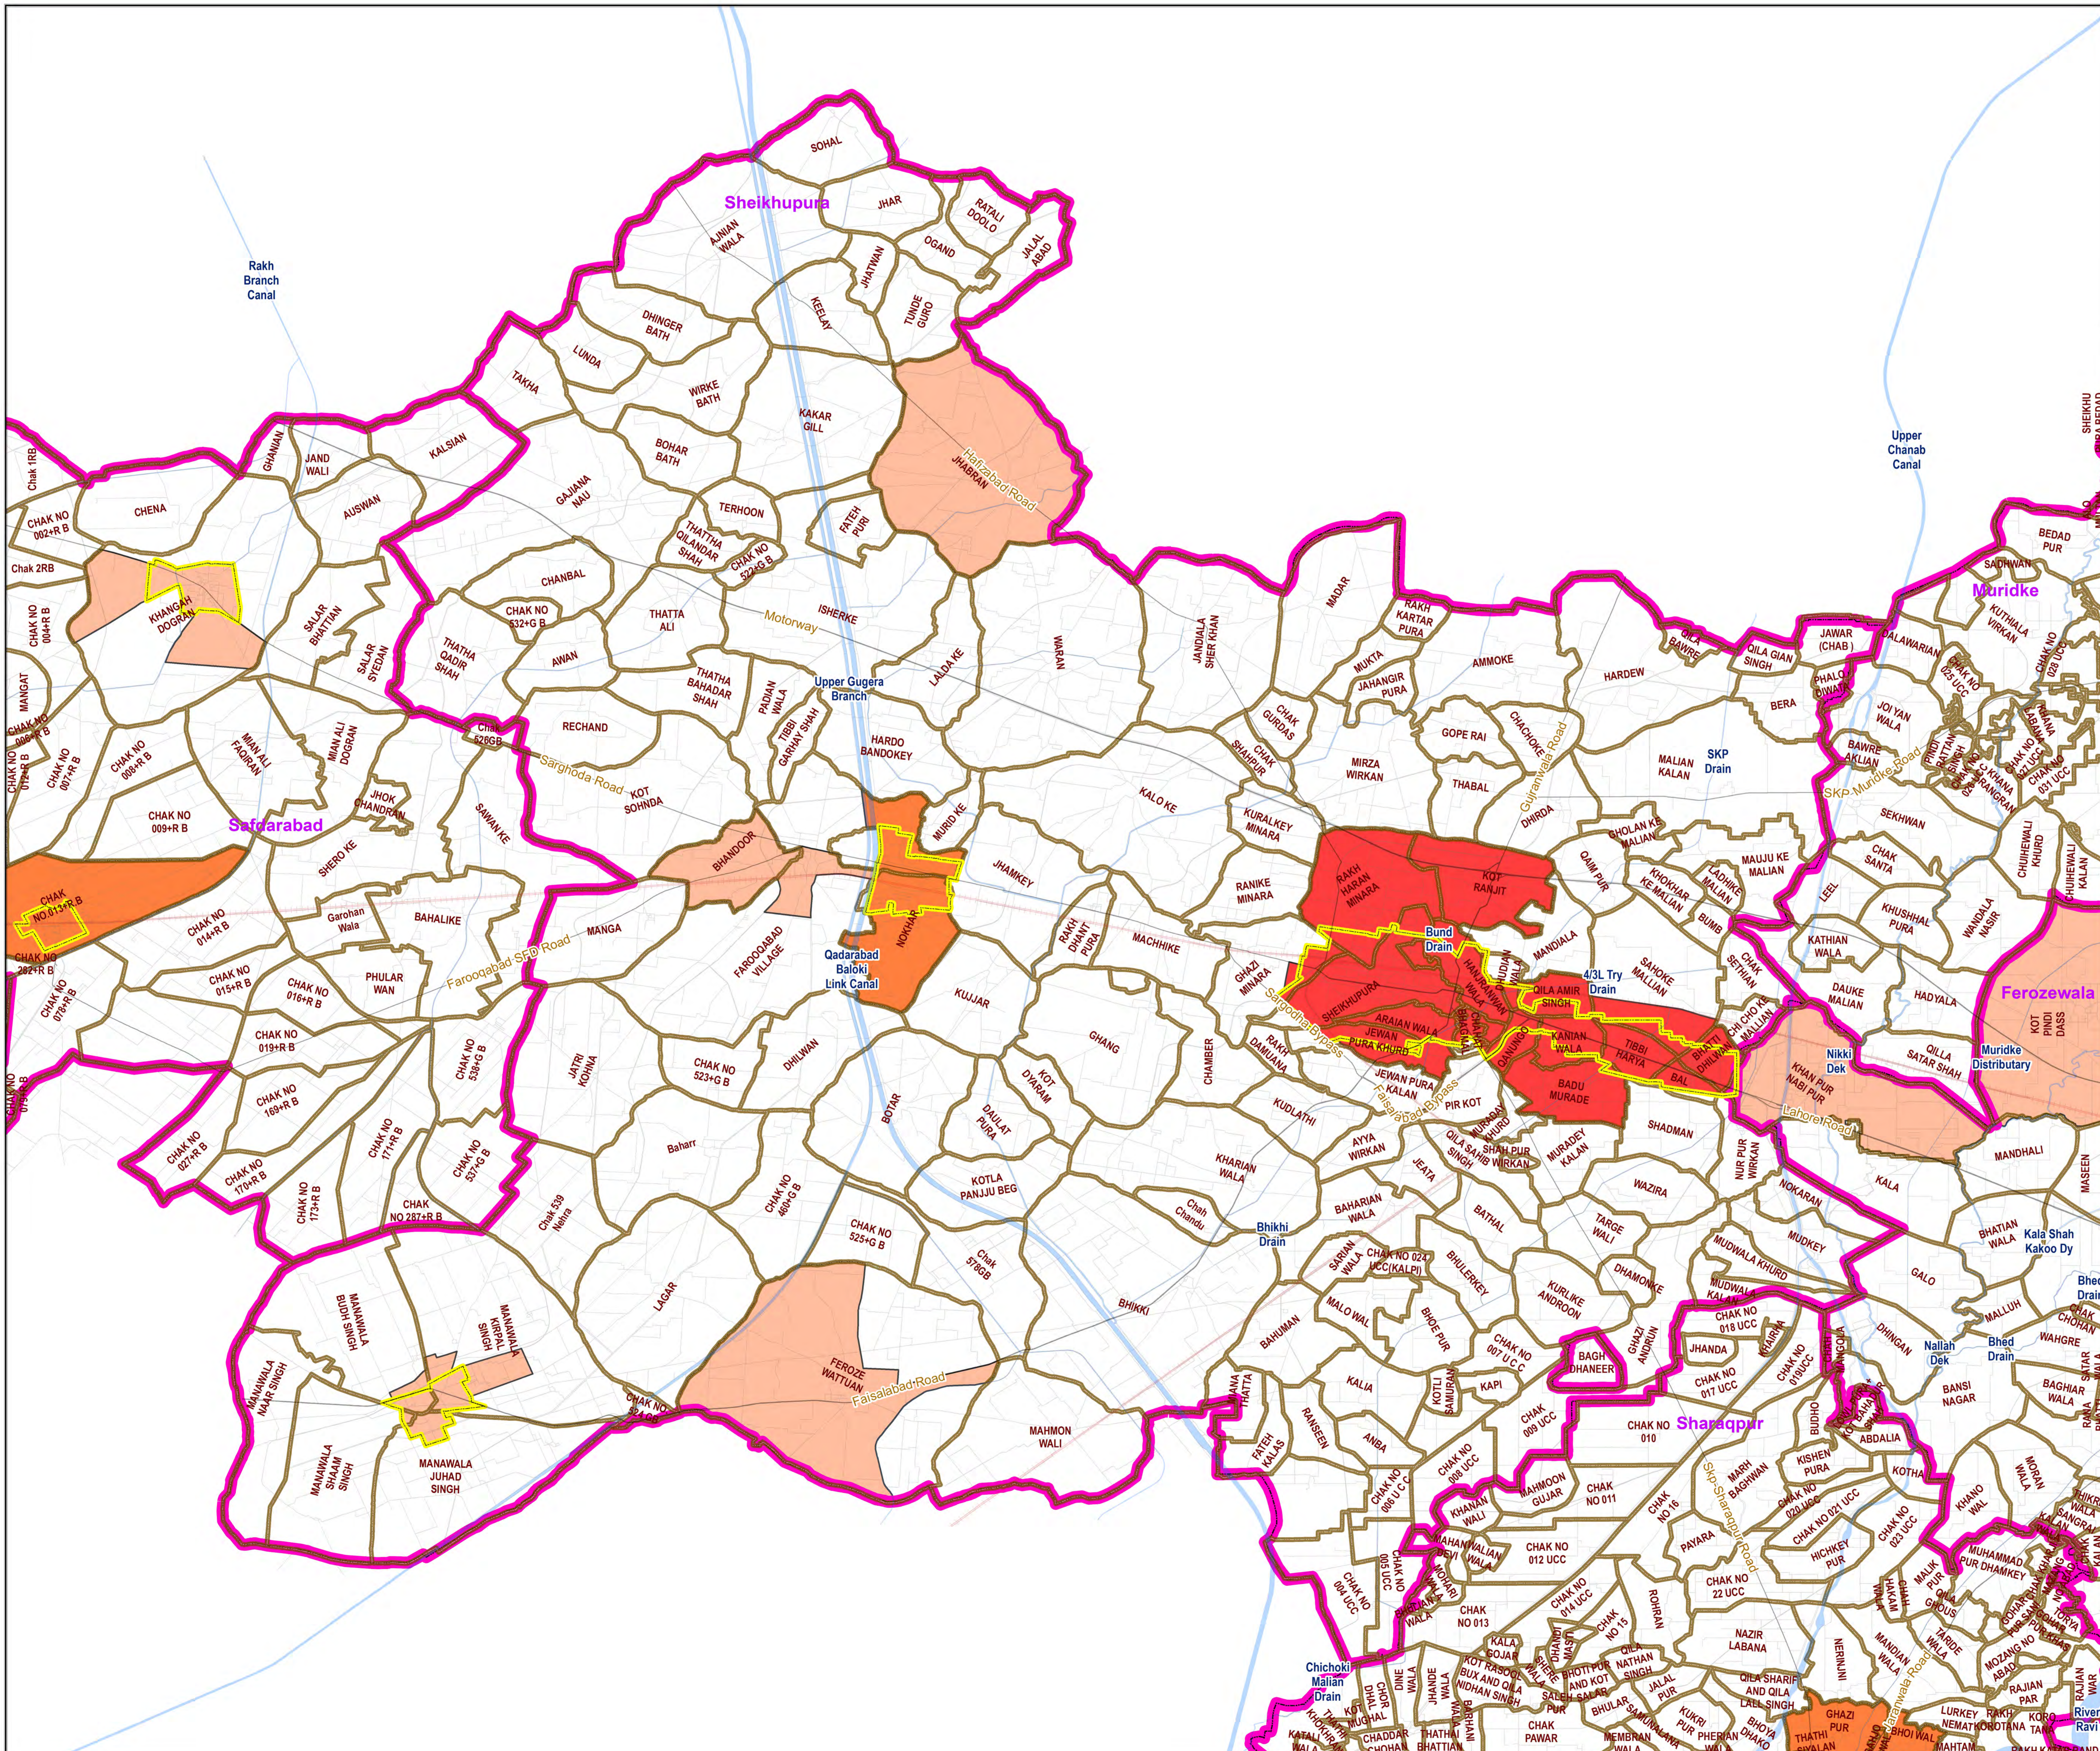

Map of Tehsil Council Sheikhupura, District Sheikhupura

Legend

-  Railway Track
-  Roads
-  Water Bodies
-  Existing MCs
-  Mouza Boundary
-  Tehsil Boundary

Proposed

-  Municipal Corporation
-  Municipal Committee
-  MC B category
-  TC