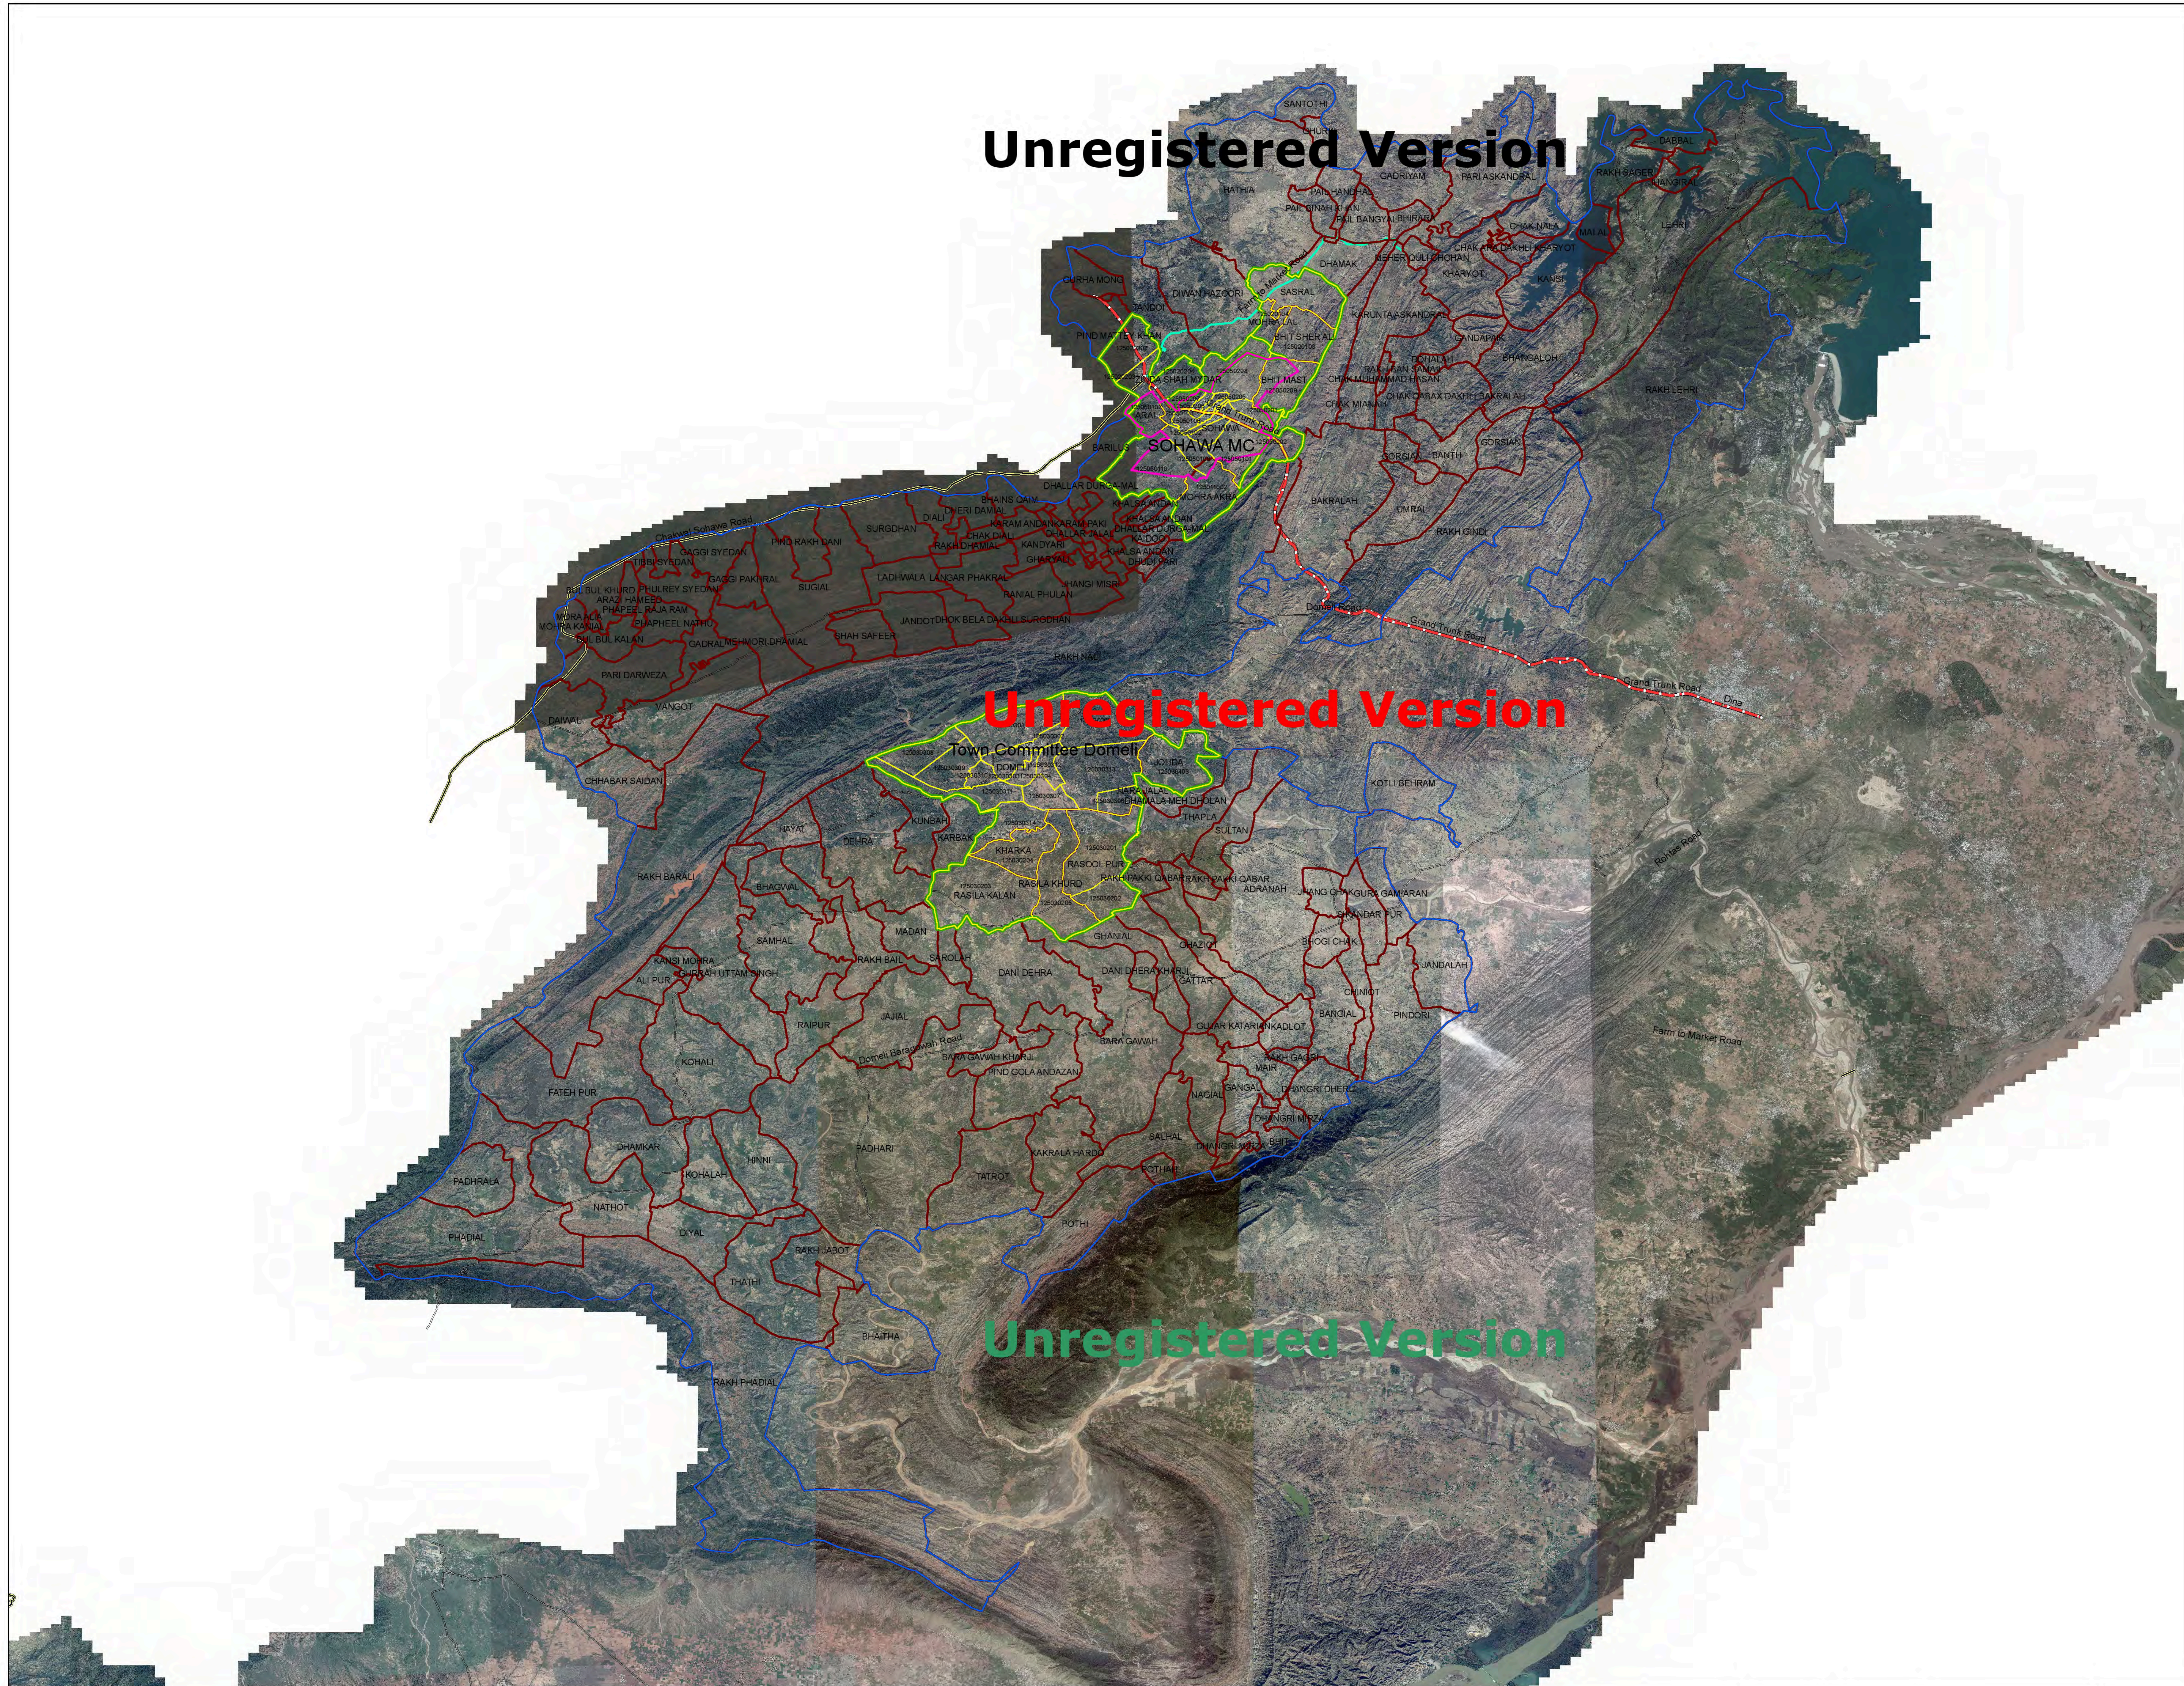

Tehsil Council Sohawa Map

Legend

-  Farm to Market Road
-  Primary Roads
-  Secondary Roads
-  G.T Road
-  Census Block Boundary
-  Urban Boundary
-  Mouza Boundary
-  Tehsil Boundary
-  Old MC Boundary

Scale

1 inch = 2,258 meters