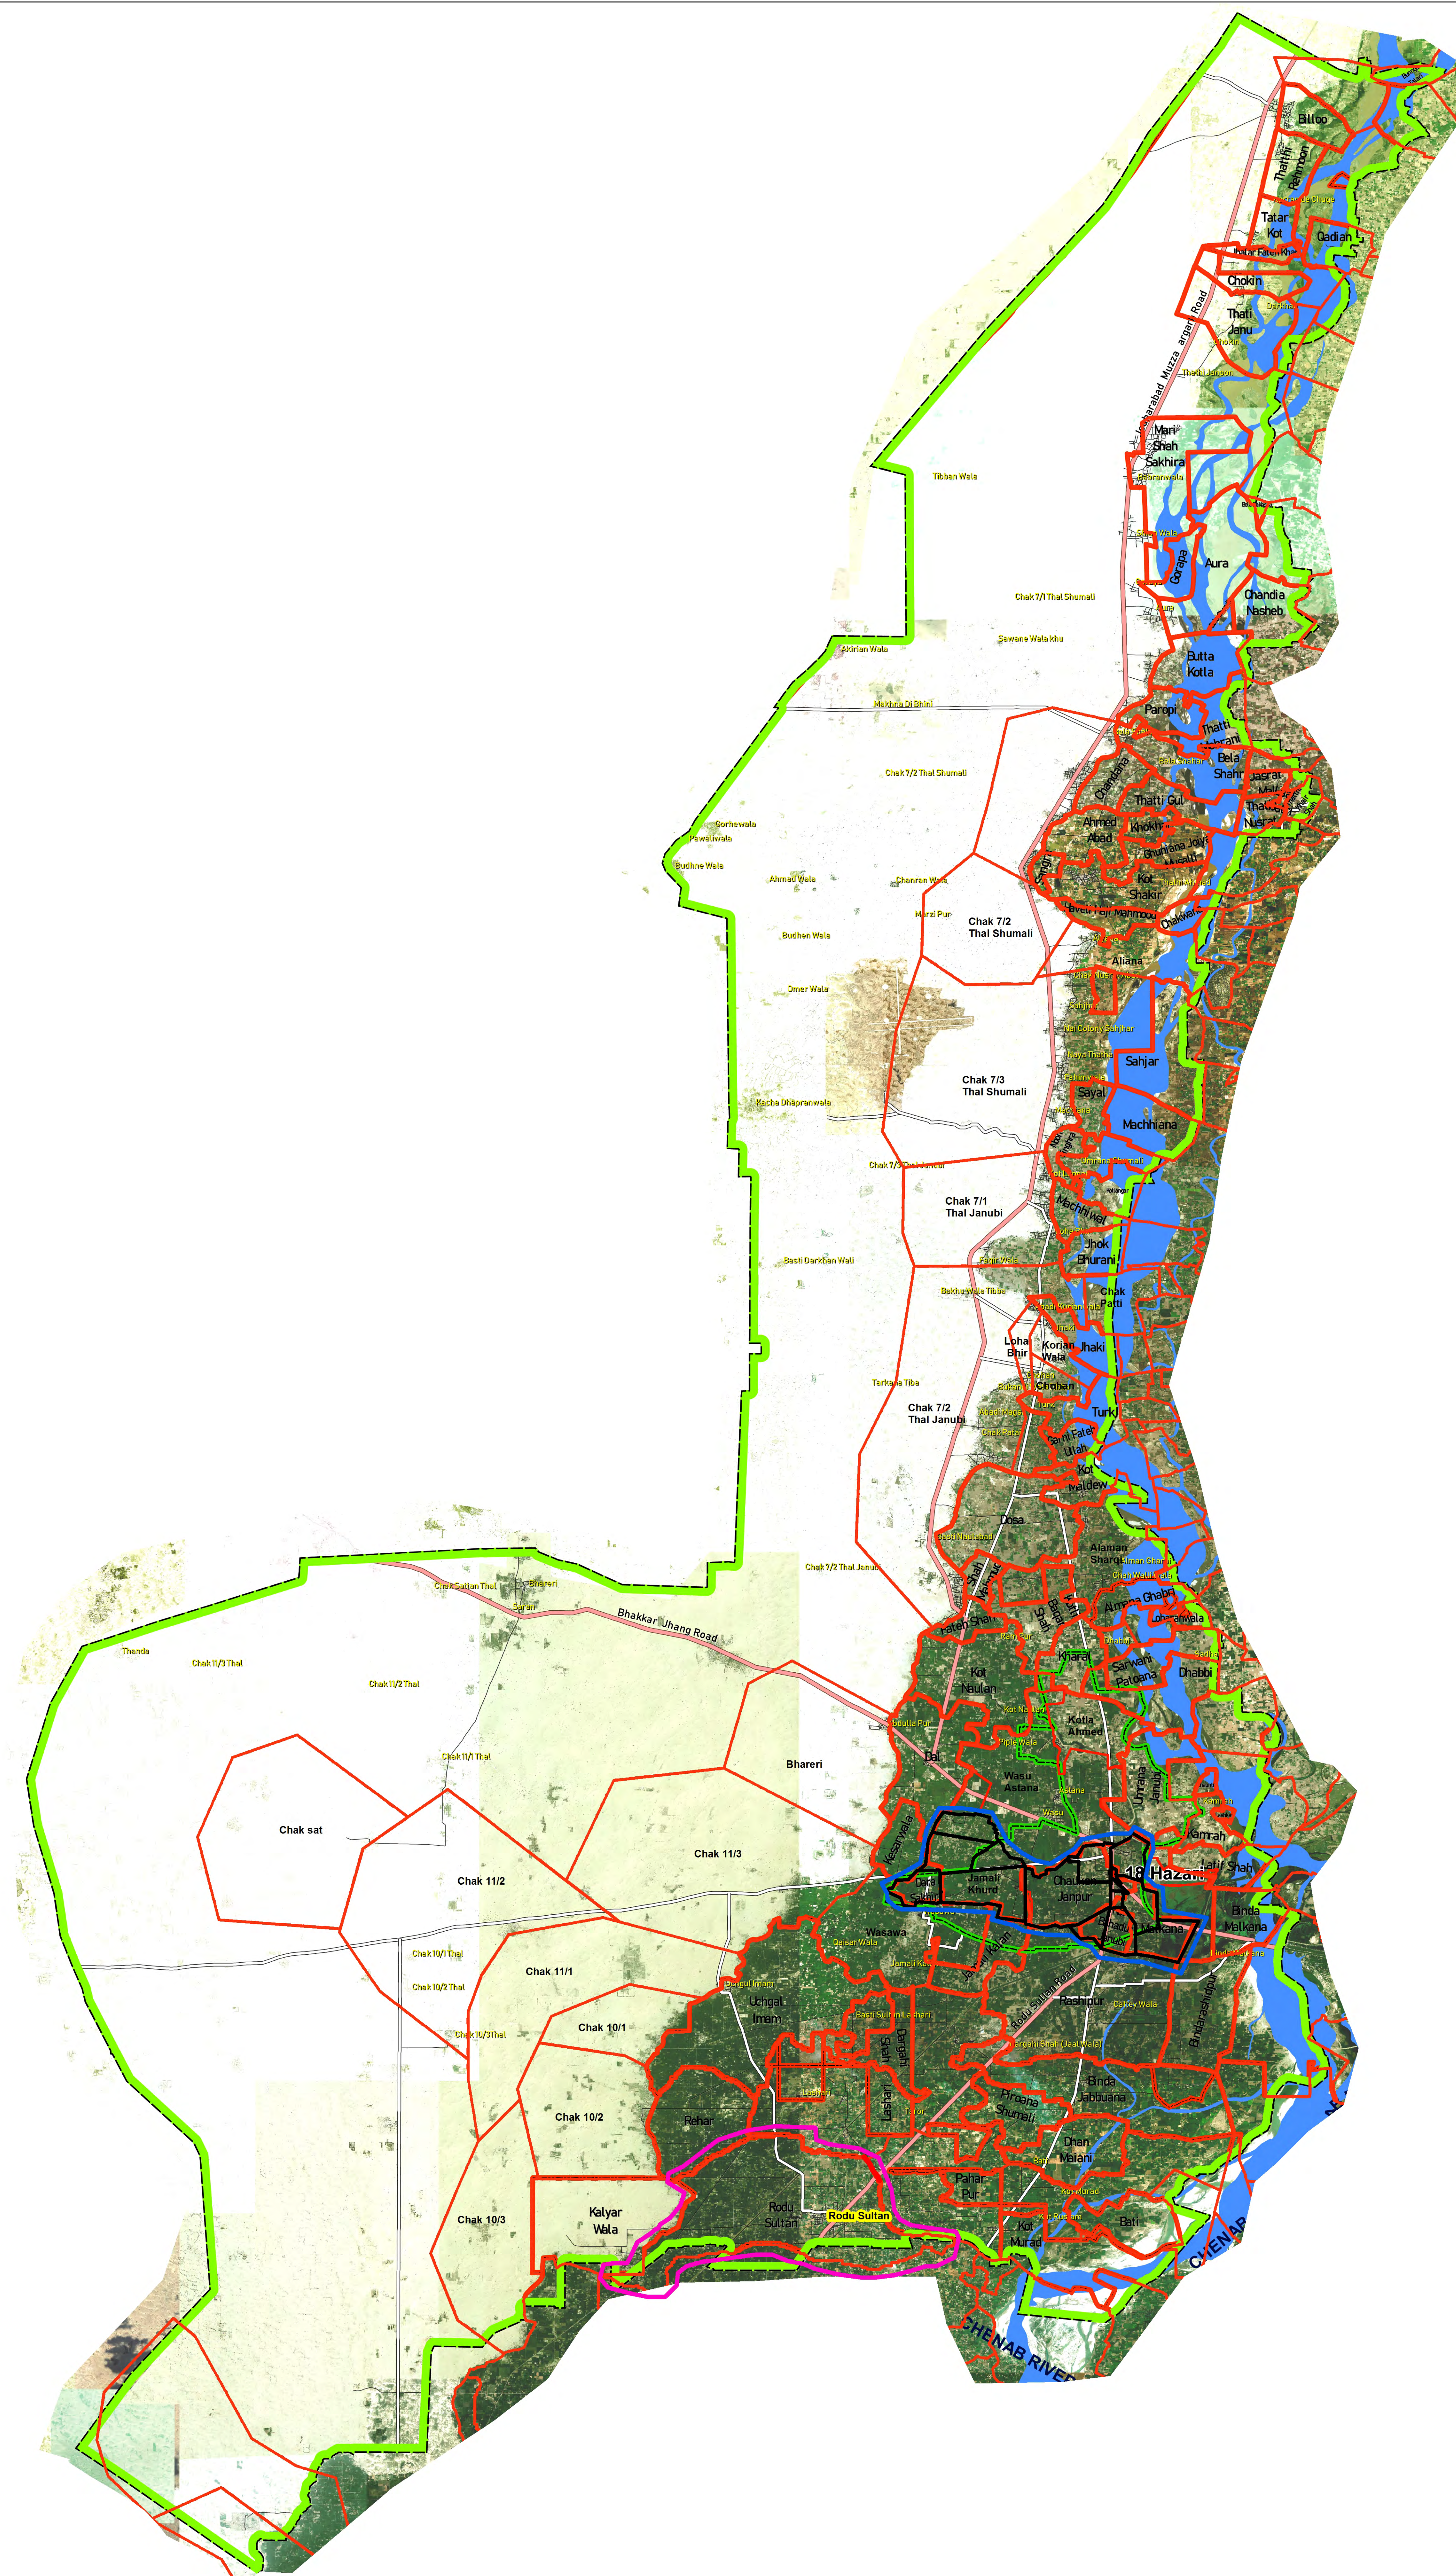

# TEHSIL COUNCIL MAP OF TEHSIL 18 HAZARI DISTRICT JHANG

## Legend

-  Main Roads
-  Secondary Roads
-  Village Roads
-  Rural Mouza Boundary
-  Tehsil Boundary
-  Proposed New MC
-  Proposed New TC
-  River

## Scale

1 inch equals 2 kilometers

Assitant Demarcation Officer/  
Assistant Commissioner 18 Hazari

Demarcation Officer/  
Deputy Commissioner, Jhang