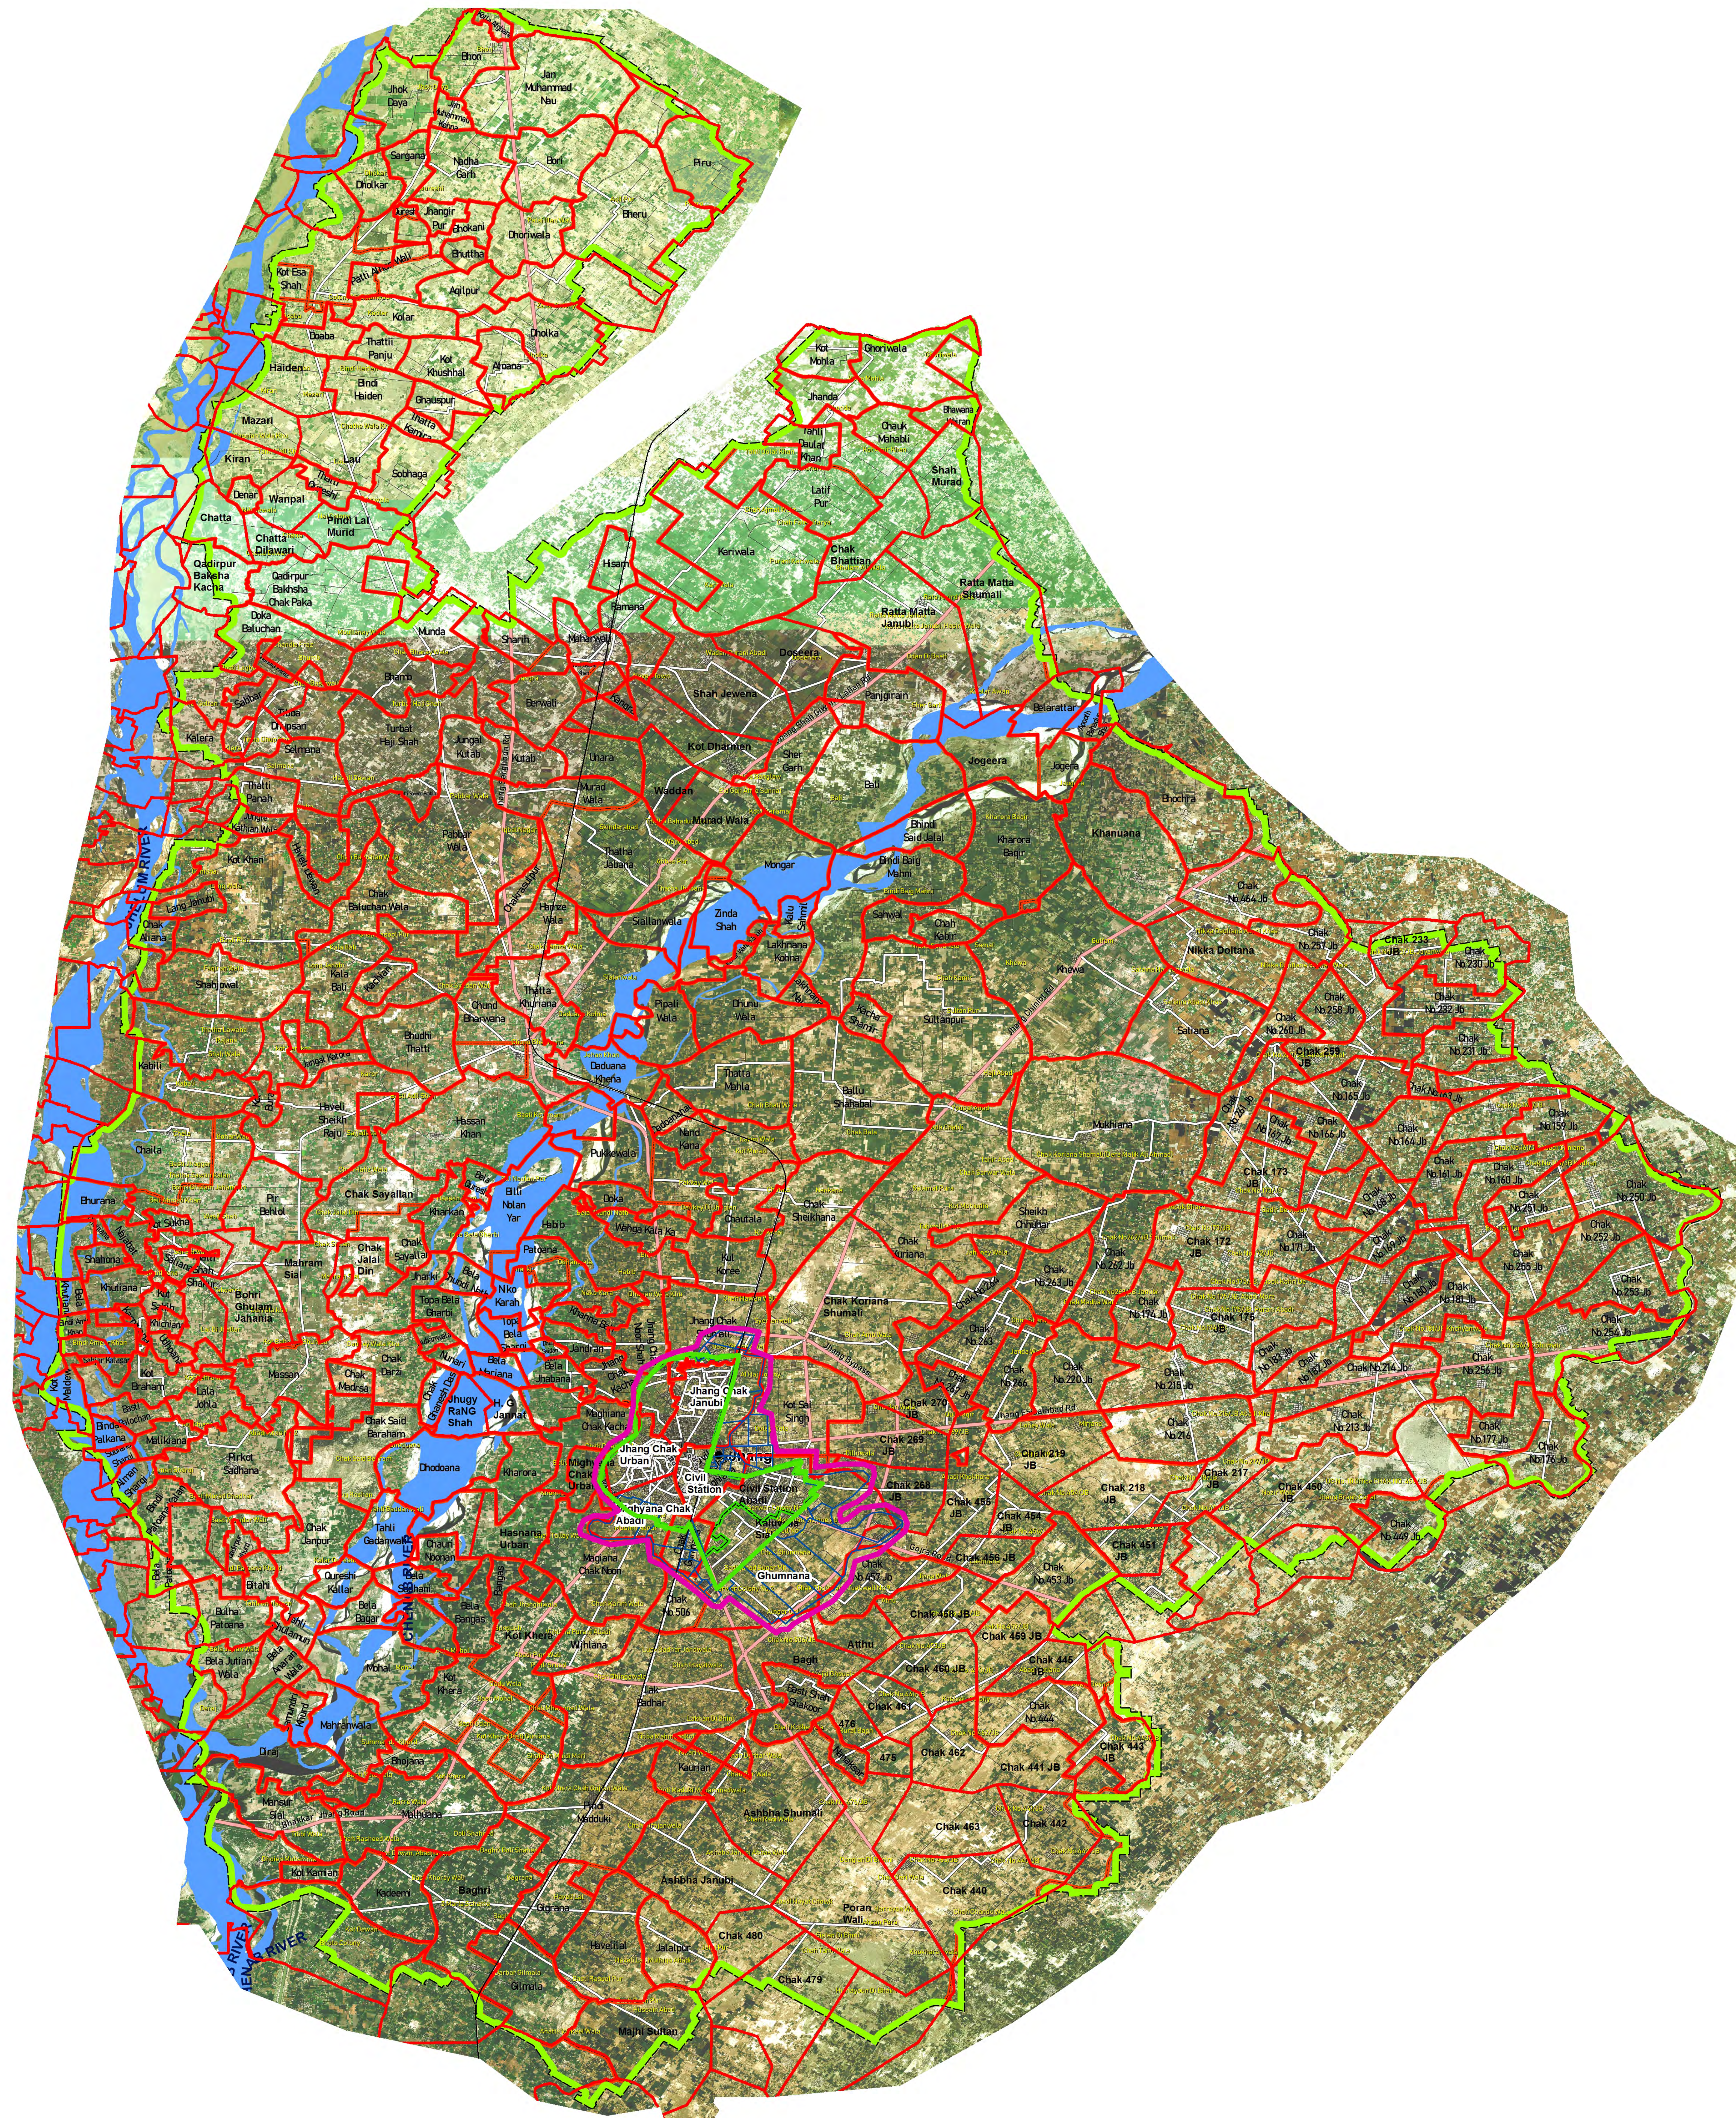

TEHSIL COUNCIL MAP TEHSIL JHANG, DISTRICT JHANG

Legend

-  Main Roads
-  Secondary Roads
-  Village Roads
-  Railroad
-  Rural Mouza Boundary
-  Proposed New MC
-  River
-  Tehsil Boundary

Scale

1 inch equals 2 kilometers

Assitant Demarcation Officer/
Assistant Commissioner Jhang

Demarcation Officer/
Deputy Commissioner, Jhang