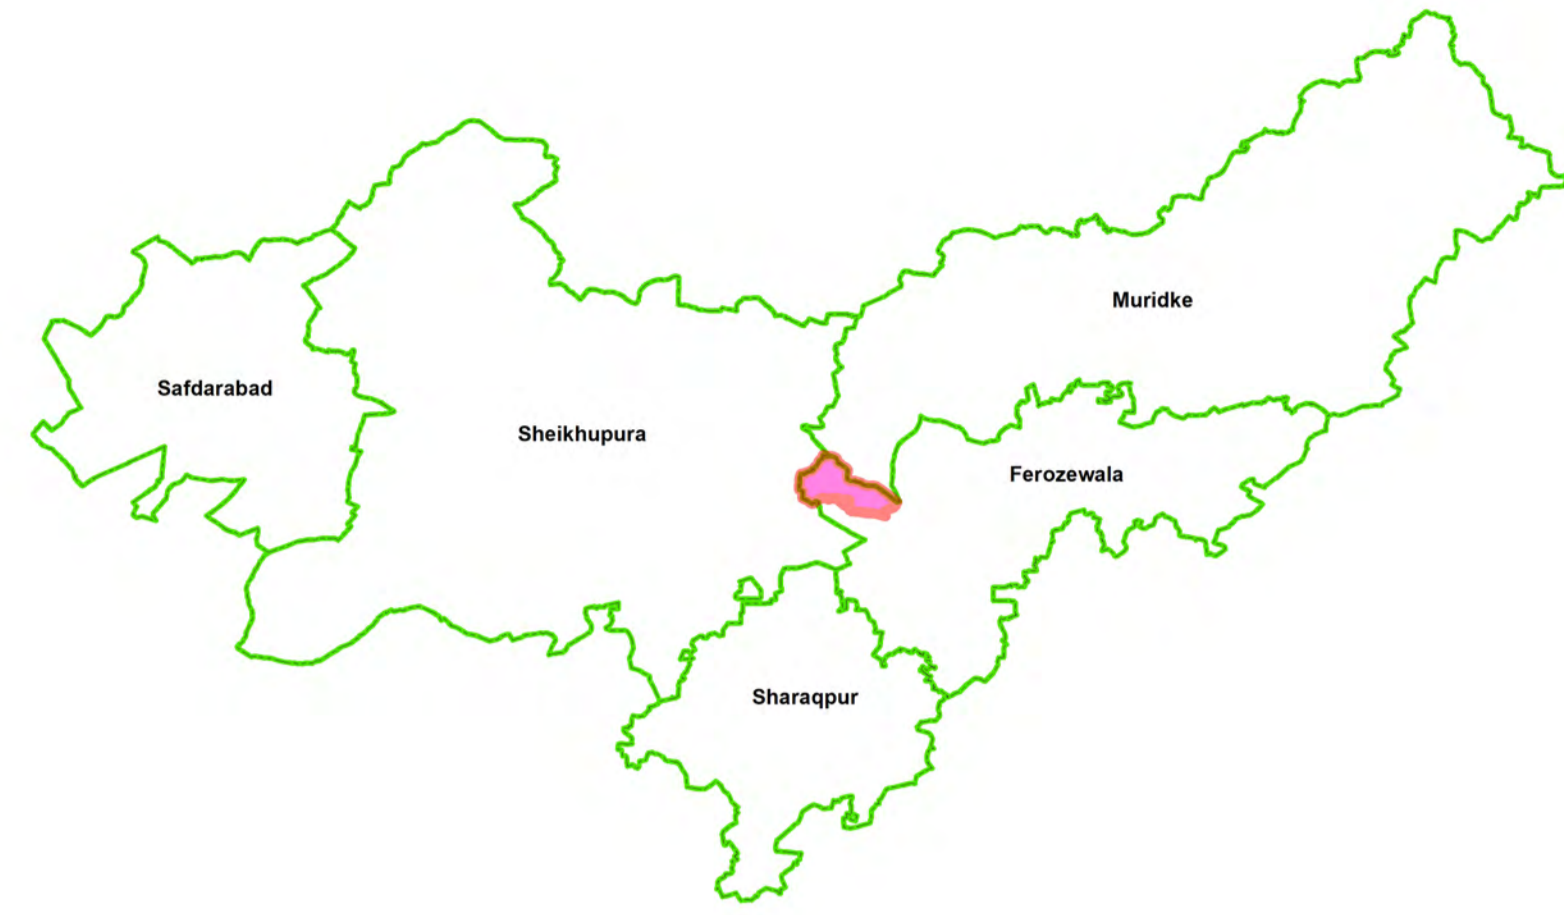

Map of Proposed Town Committee Khanpur Nabipur

1 in = 0.3 km

Legend

-  **Roads**
-  **Railway Track**
-  **Water Bodies**
-  **Mouza Boundary**
-  **Proposed TC**
-  **Tehsil Boundary**