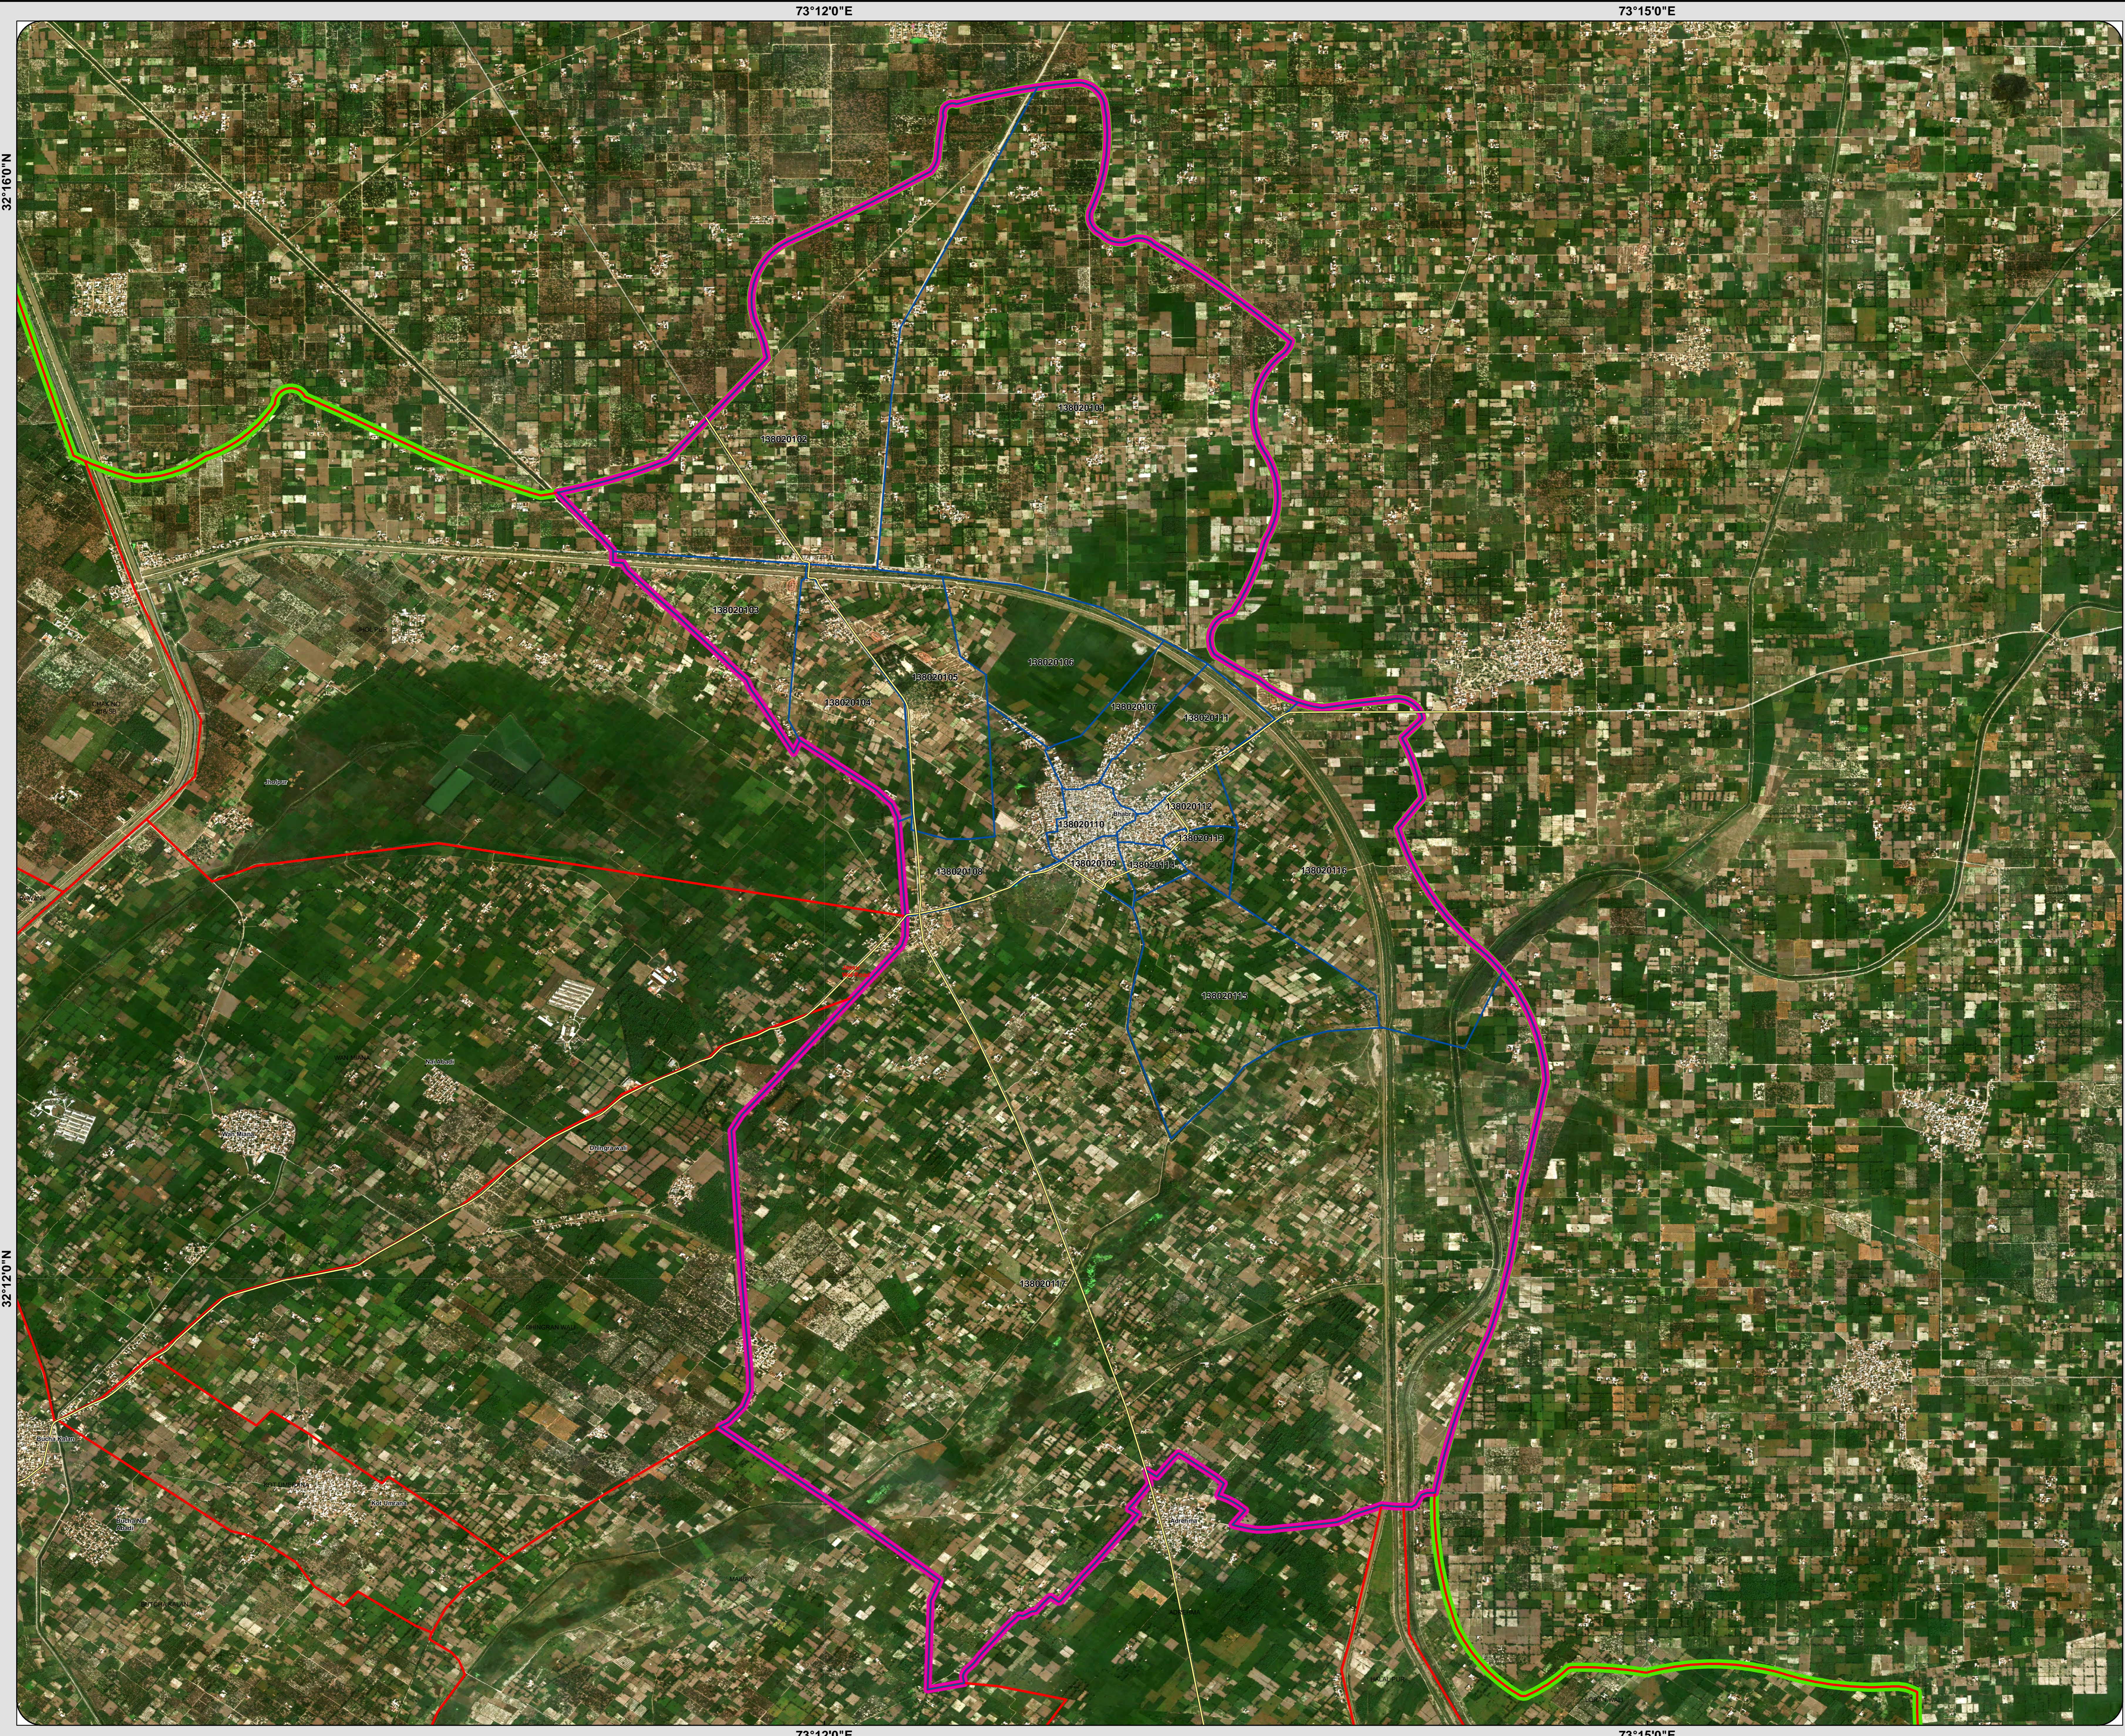

# [DISTRICT SARGODHA] FINAL MAP OF TOWN COMMITTEE BHABRA

According to Census  
2017 Population is  
22997.  
New proposed TC.

**Map<sup>s</sup> Size**  
**A0**  
**Map Scale**  
**1":200 Meter**

- ### Legend
- Road
  - PBS\_Block
  - Mouza\_Boundary
  - TC\_Area
    - Proposed\_Area
    - Tehsil\_Boundary