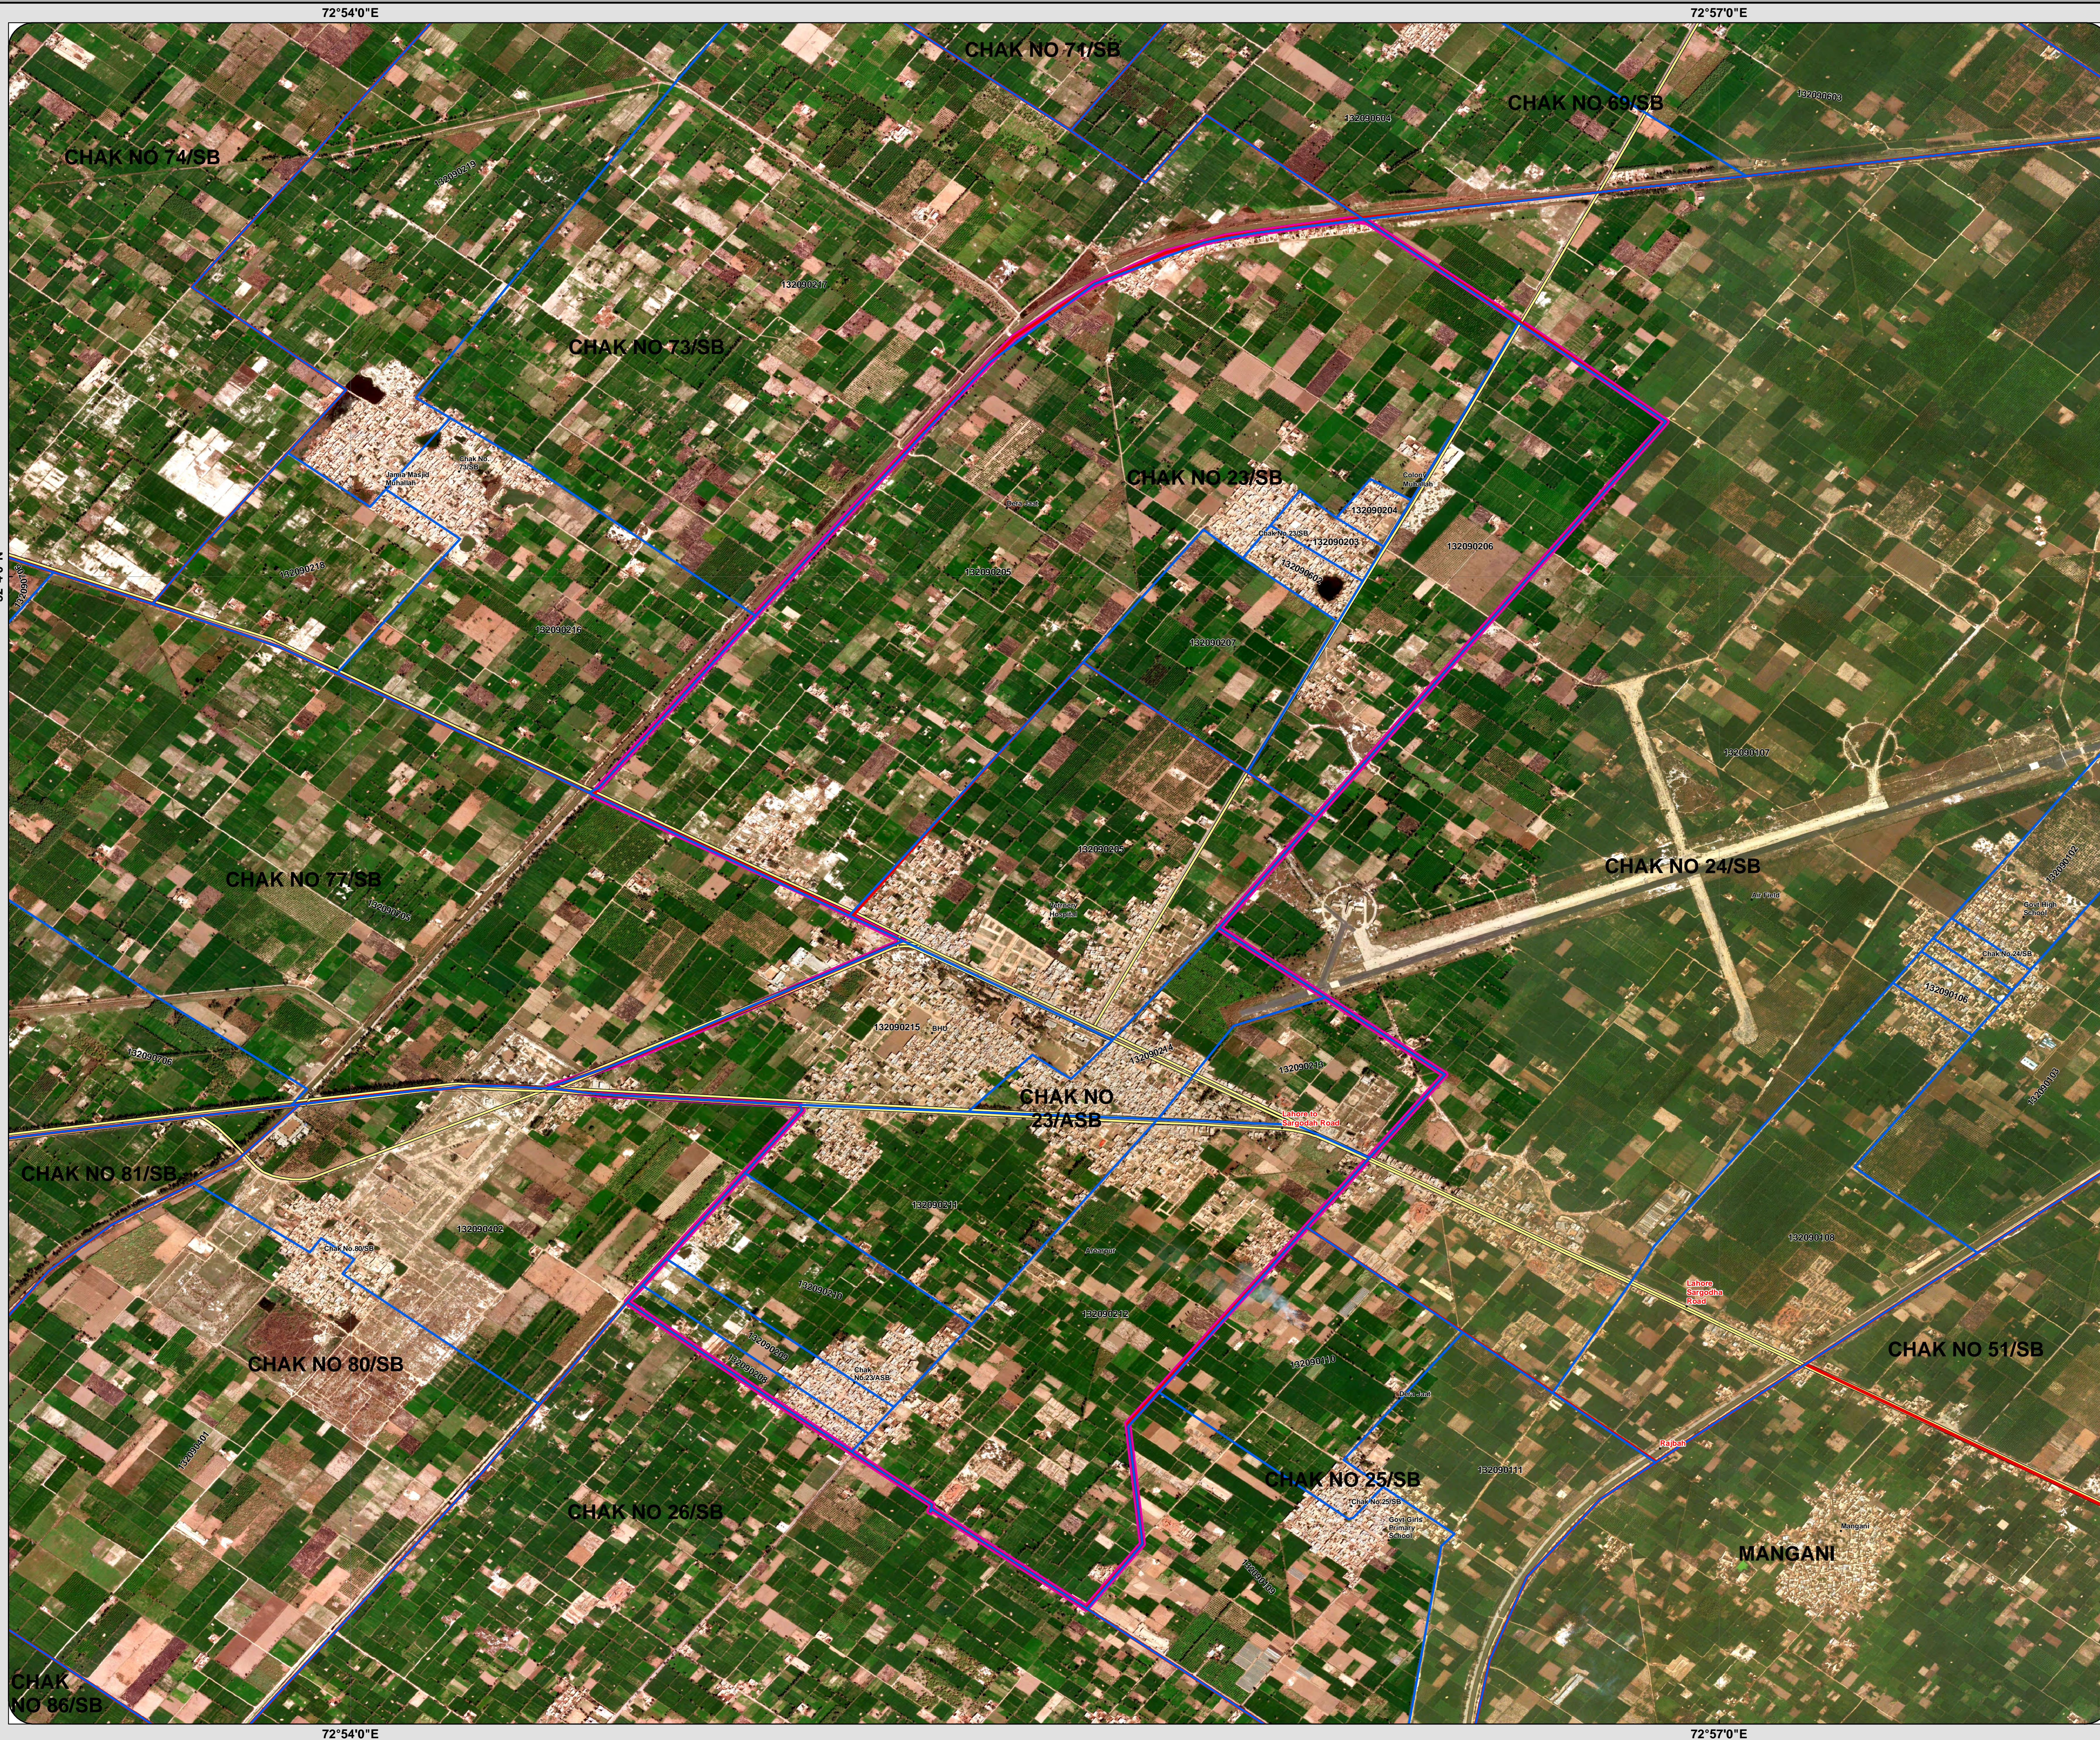

[DISTRICT SARGODHA] FINAL MAP OF BHAGTANWALLA TOWN COMMITTEE

Proposed villages are 02.
According to census
2017 total population
is 20458.
New proposed TC.

Map Size
A0

Map Scale
1":500 Meter

Legend

-  TC_Boundary
-  PBS_Block_Boundary
-  Mouza_Boundary
-  Road