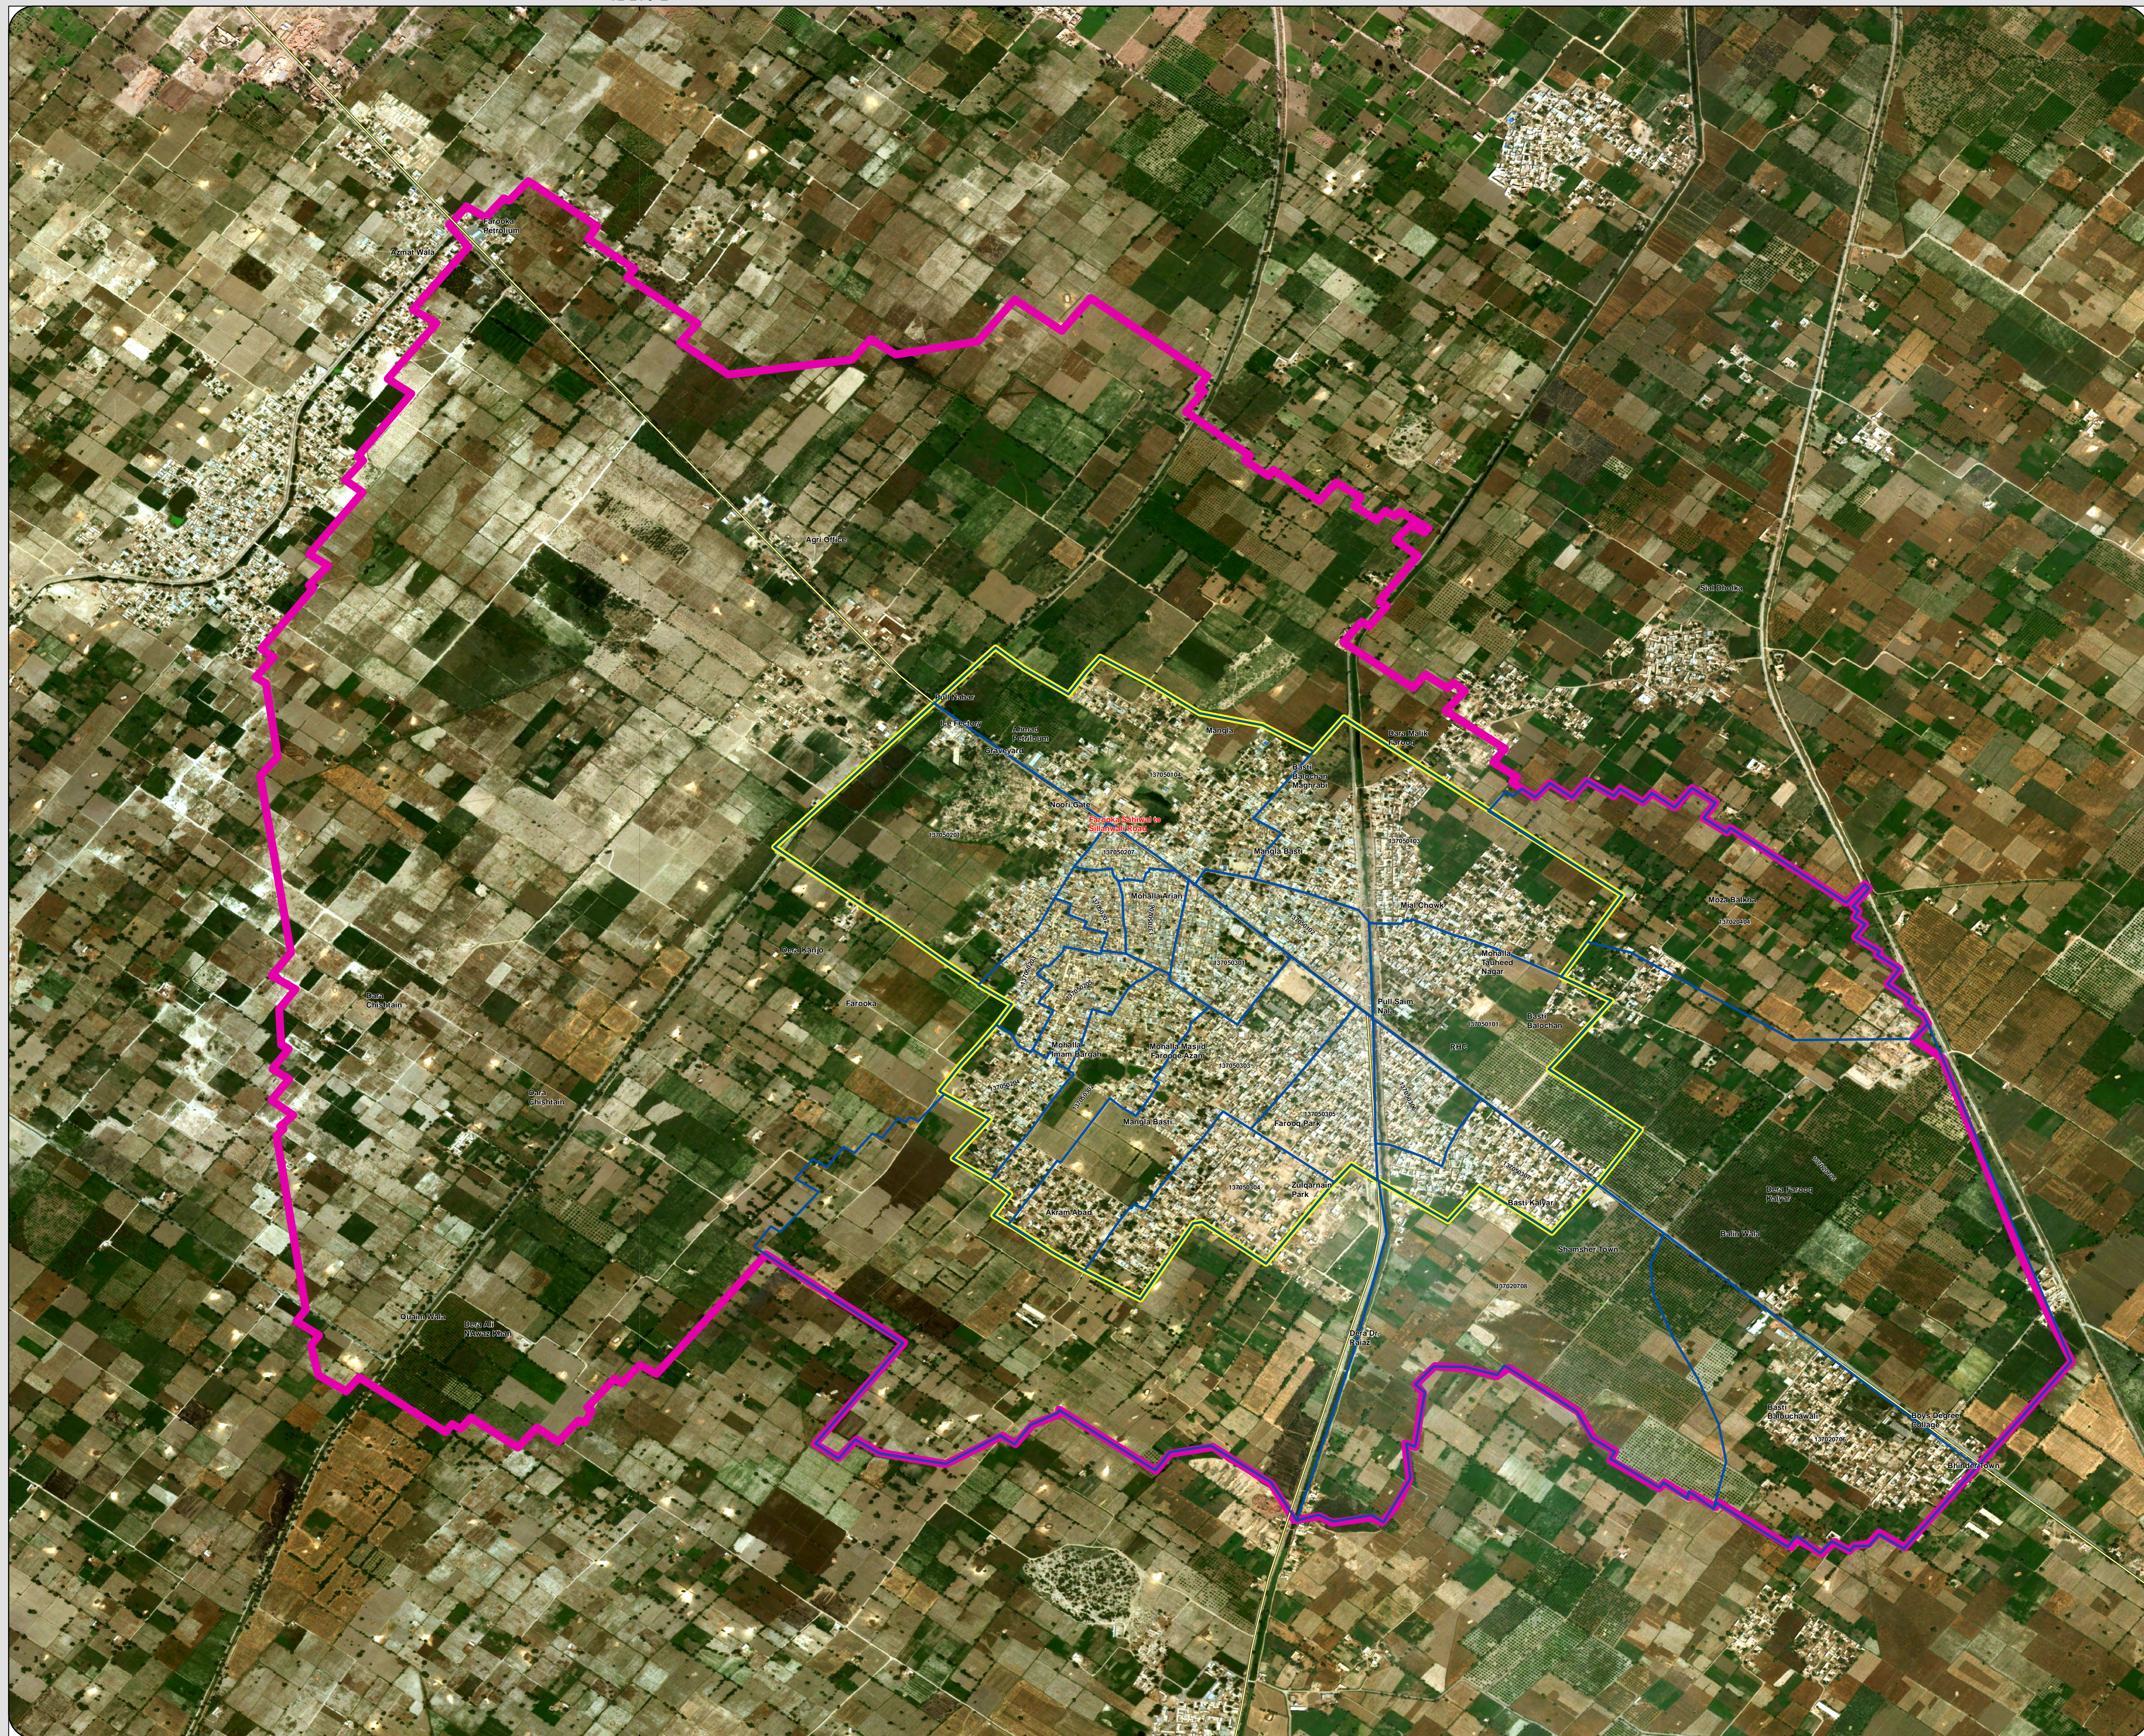

# [DISTRICT SARGODHA] FINAL MAP OF TOWN COMMITTEE FAROOKA

72°24'0"E

72°24'0"E

According to census  
2017 total population  
is 31343  
Proposed Bolcks are 04.

**Map Size**

**A0**

**Map Scale**

**1" : 200 Meter**

## Legend

-  Road
-  PBS\_Block
-  TC\_Area
-  Proposed\_Area
-  Existing\_Area
-  Mouza\_Boundary