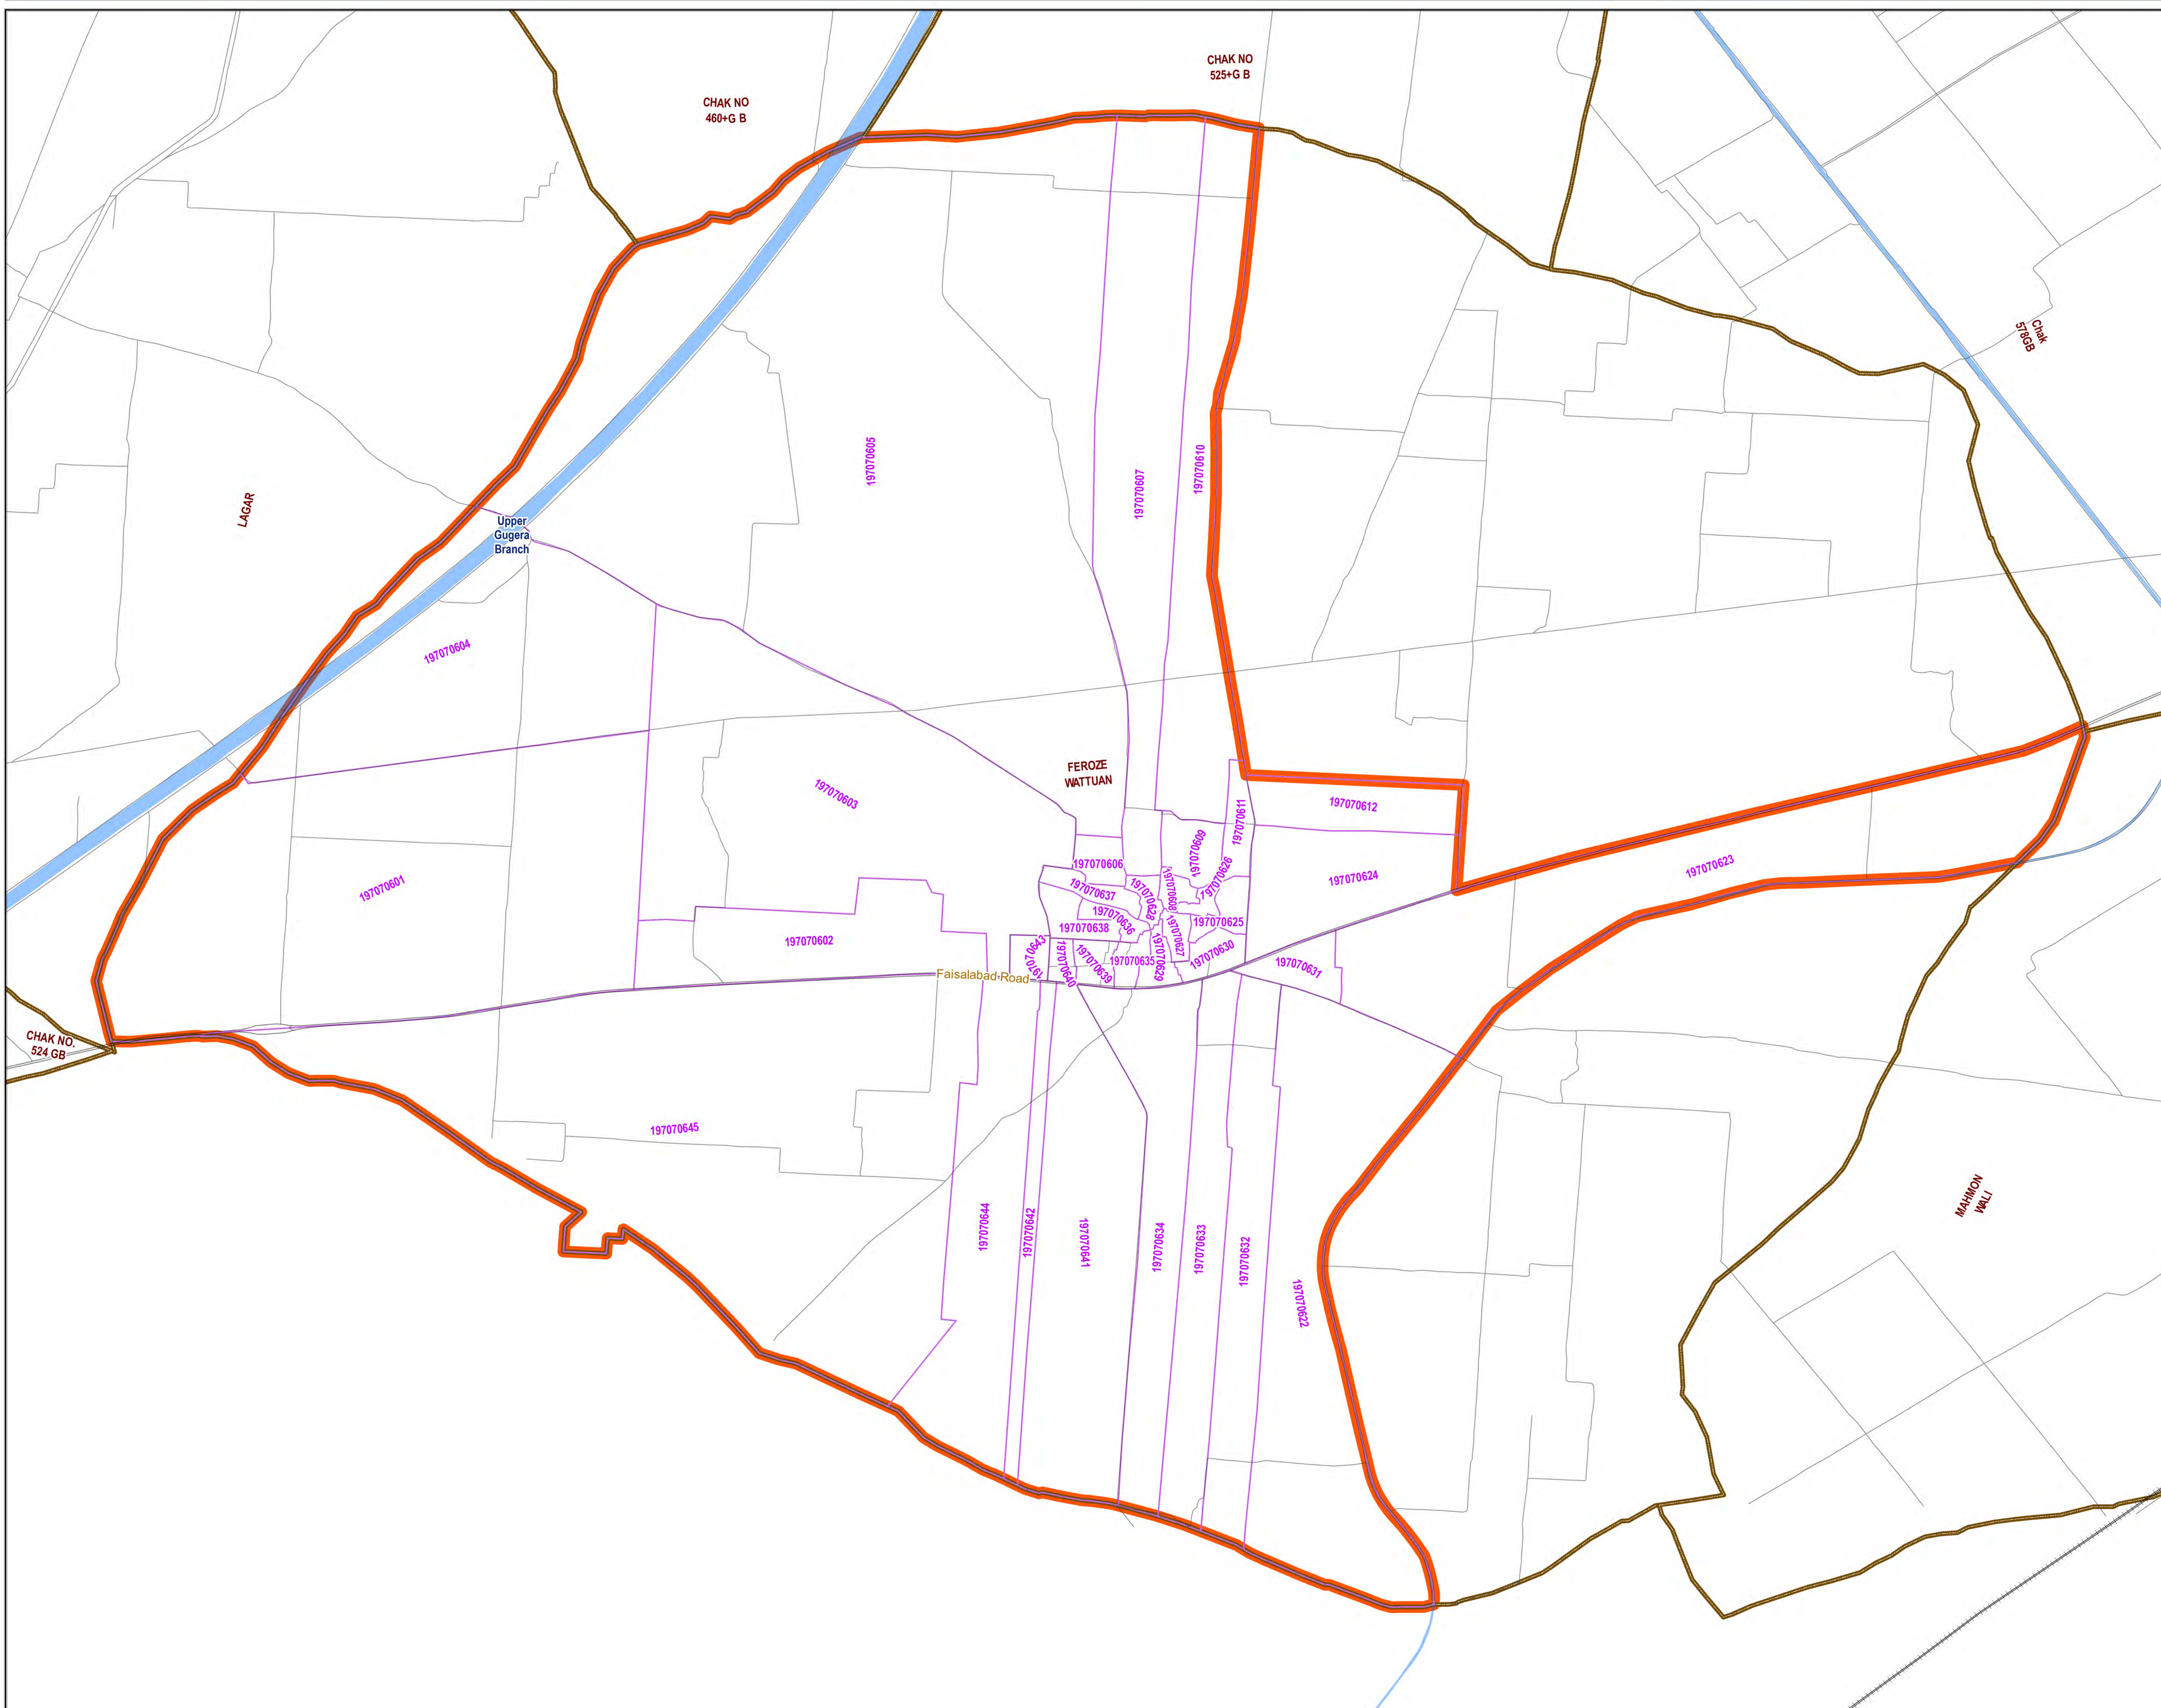

Map of Proposed Town Committee Feroze Wattuan, District Sheikhupura

Legend

-  Railway Track
-  Roads
-  Rural Block
-  Water Bodies
-  Mouza
-  Proposed TC