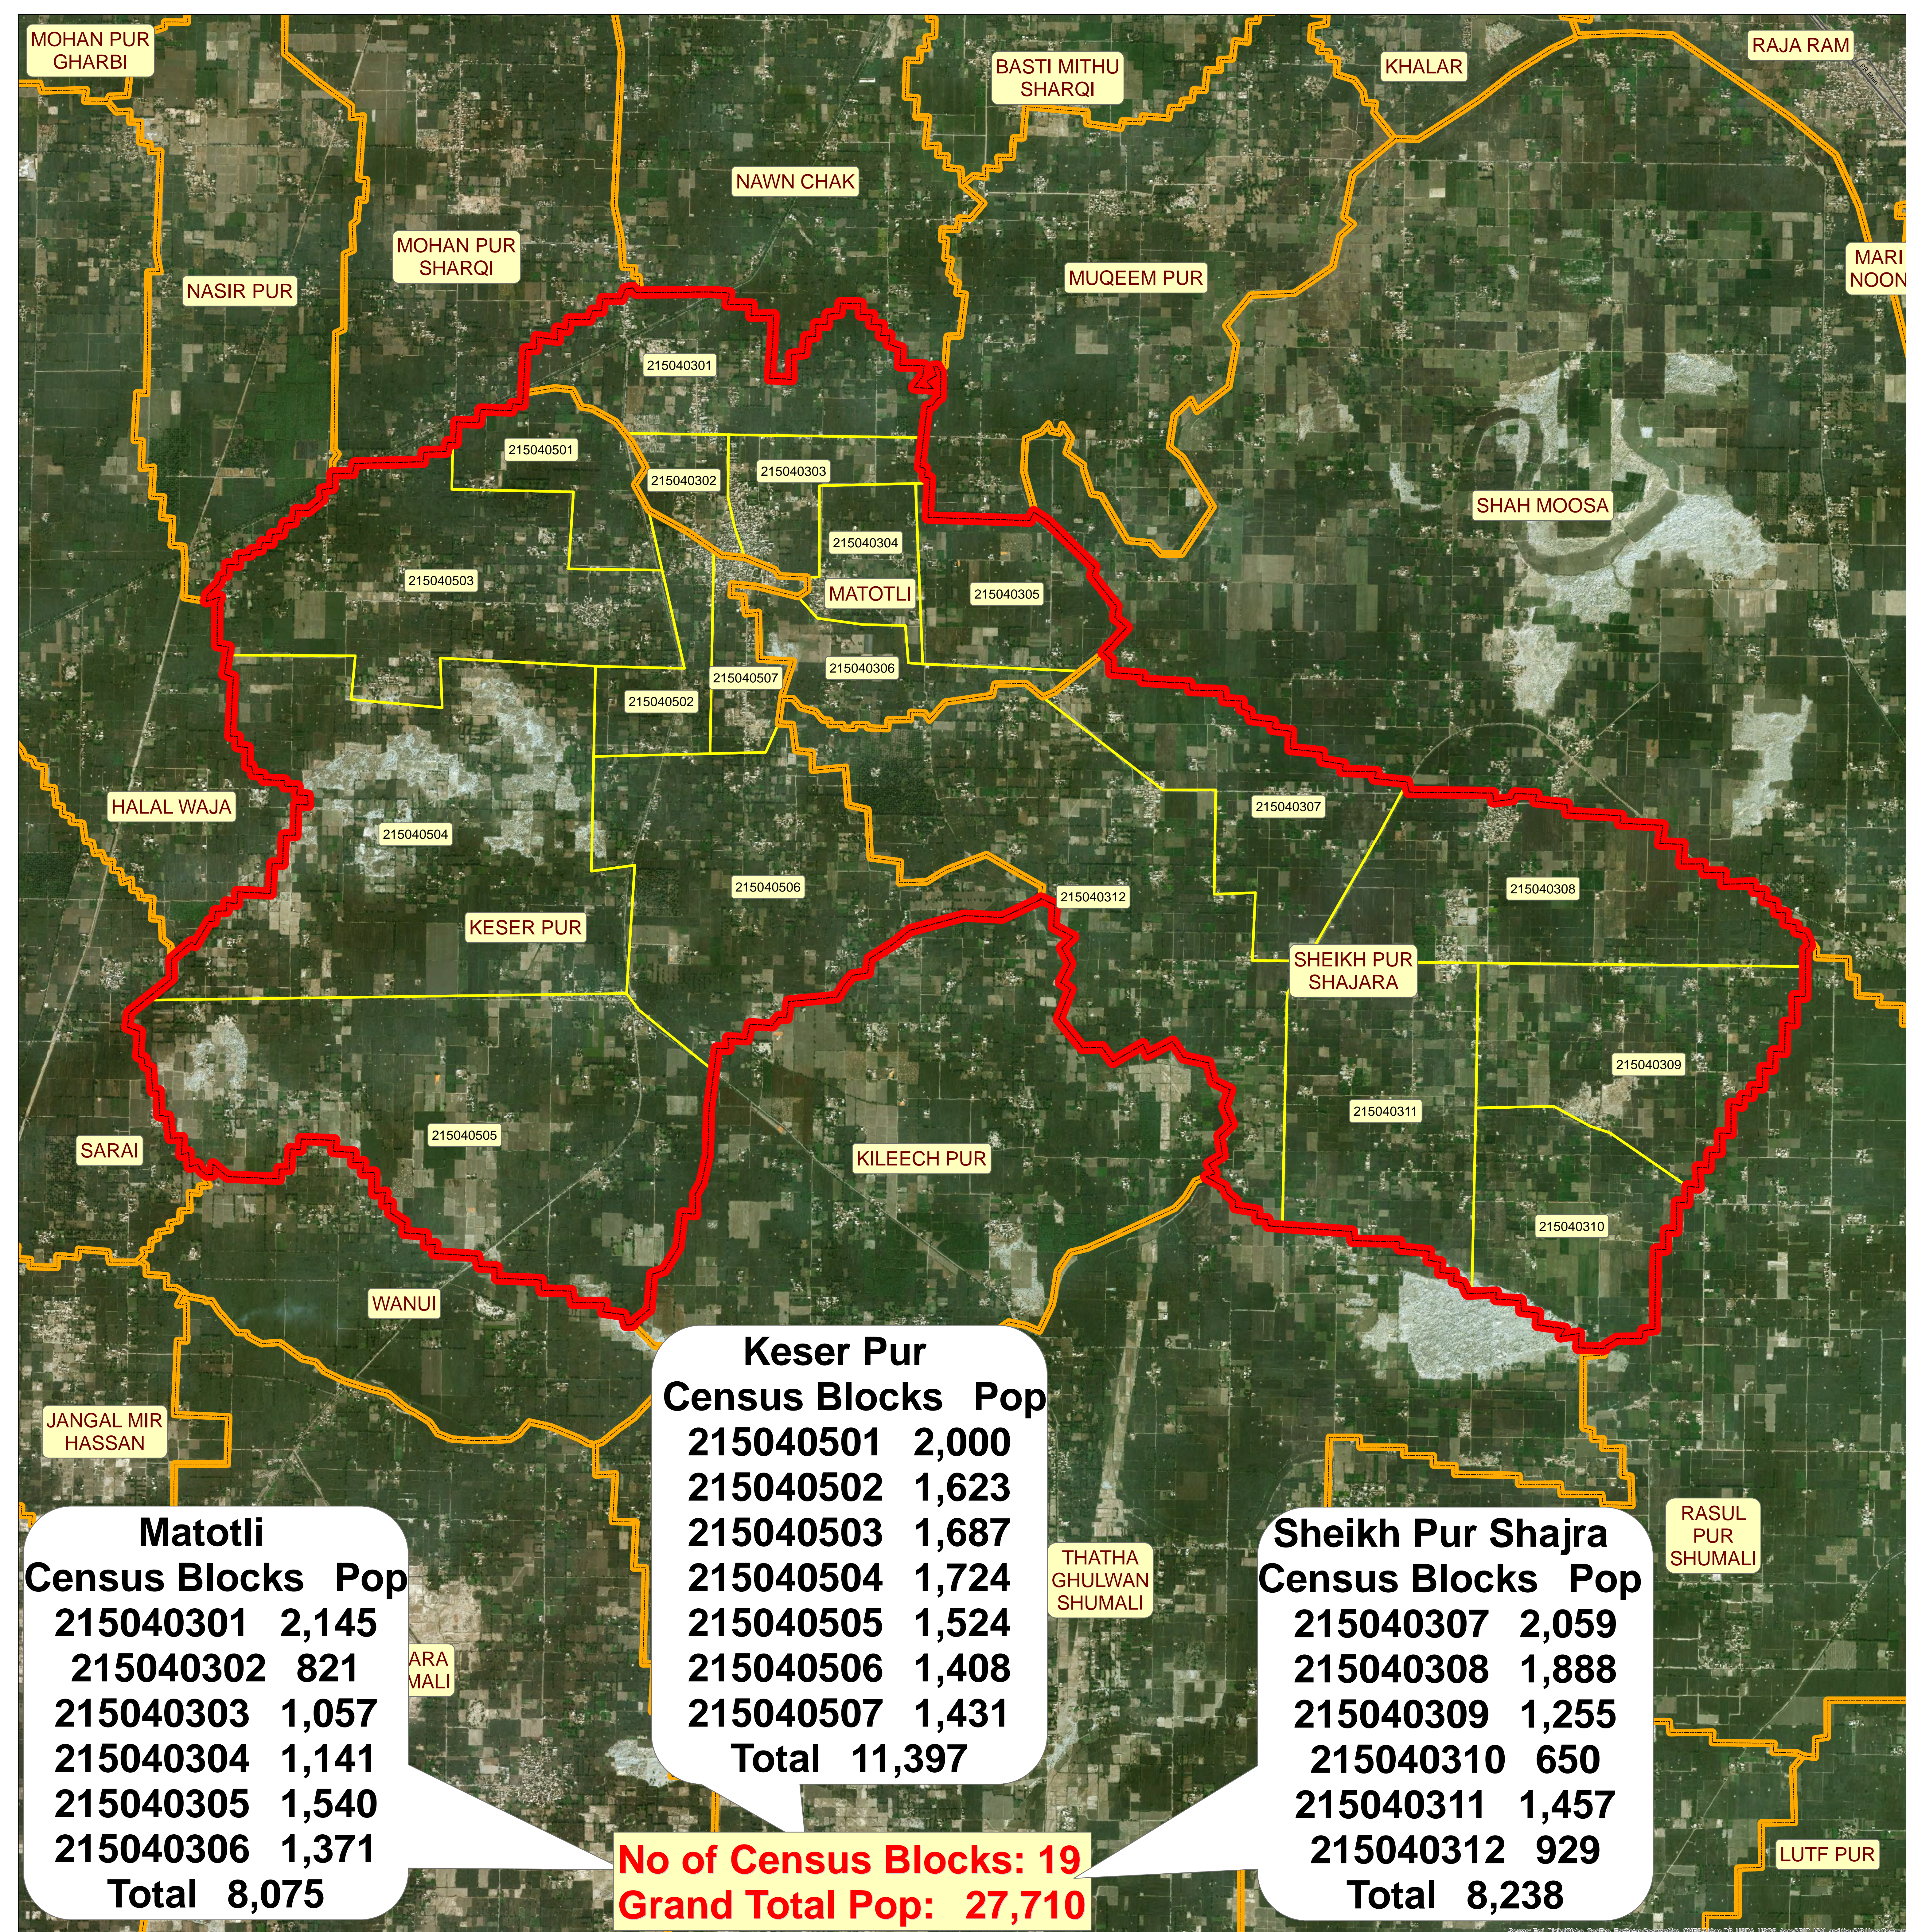

District: Multan

Limits of Town Committee Keser Pur Tehsil Shujabad

Legend

- Town Committee
- Mouza_Boundary
- Multan Census Block
- Railway
- Roads

(Eng.Aamir Khattak)
Deputy Commissioner
Multan

Disclaimer: All maps are prepared based on the data provided by the department concerned. While every care is taken to ensure the accuracy of the data used on this map, the GIS Cell Multan makes no representation or warranties about its accuracy, reliability, completeness or suitability for any particular purpose and disclaims all responsibility.

Matotli	
Census Blocks	Pop
215040301	2,145
215040302	821
215040303	1,057
215040304	1,141
215040305	1,540
215040306	1,371
Total	8,075

Keser Pur	
Census Blocks	Pop
215040501	2,000
215040502	1,623
215040503	1,687
215040504	1,724
215040505	1,524
215040506	1,408
215040507	1,431
Total	11,397

No of Census Blocks: 19
Grand Total Pop: 27,710

Sheikh Pur Shajra	
Census Blocks	Pop
215040307	2,059
215040308	1,888
215040309	1,255
215040310	650
215040311	1,457
215040312	929
Total	8,238