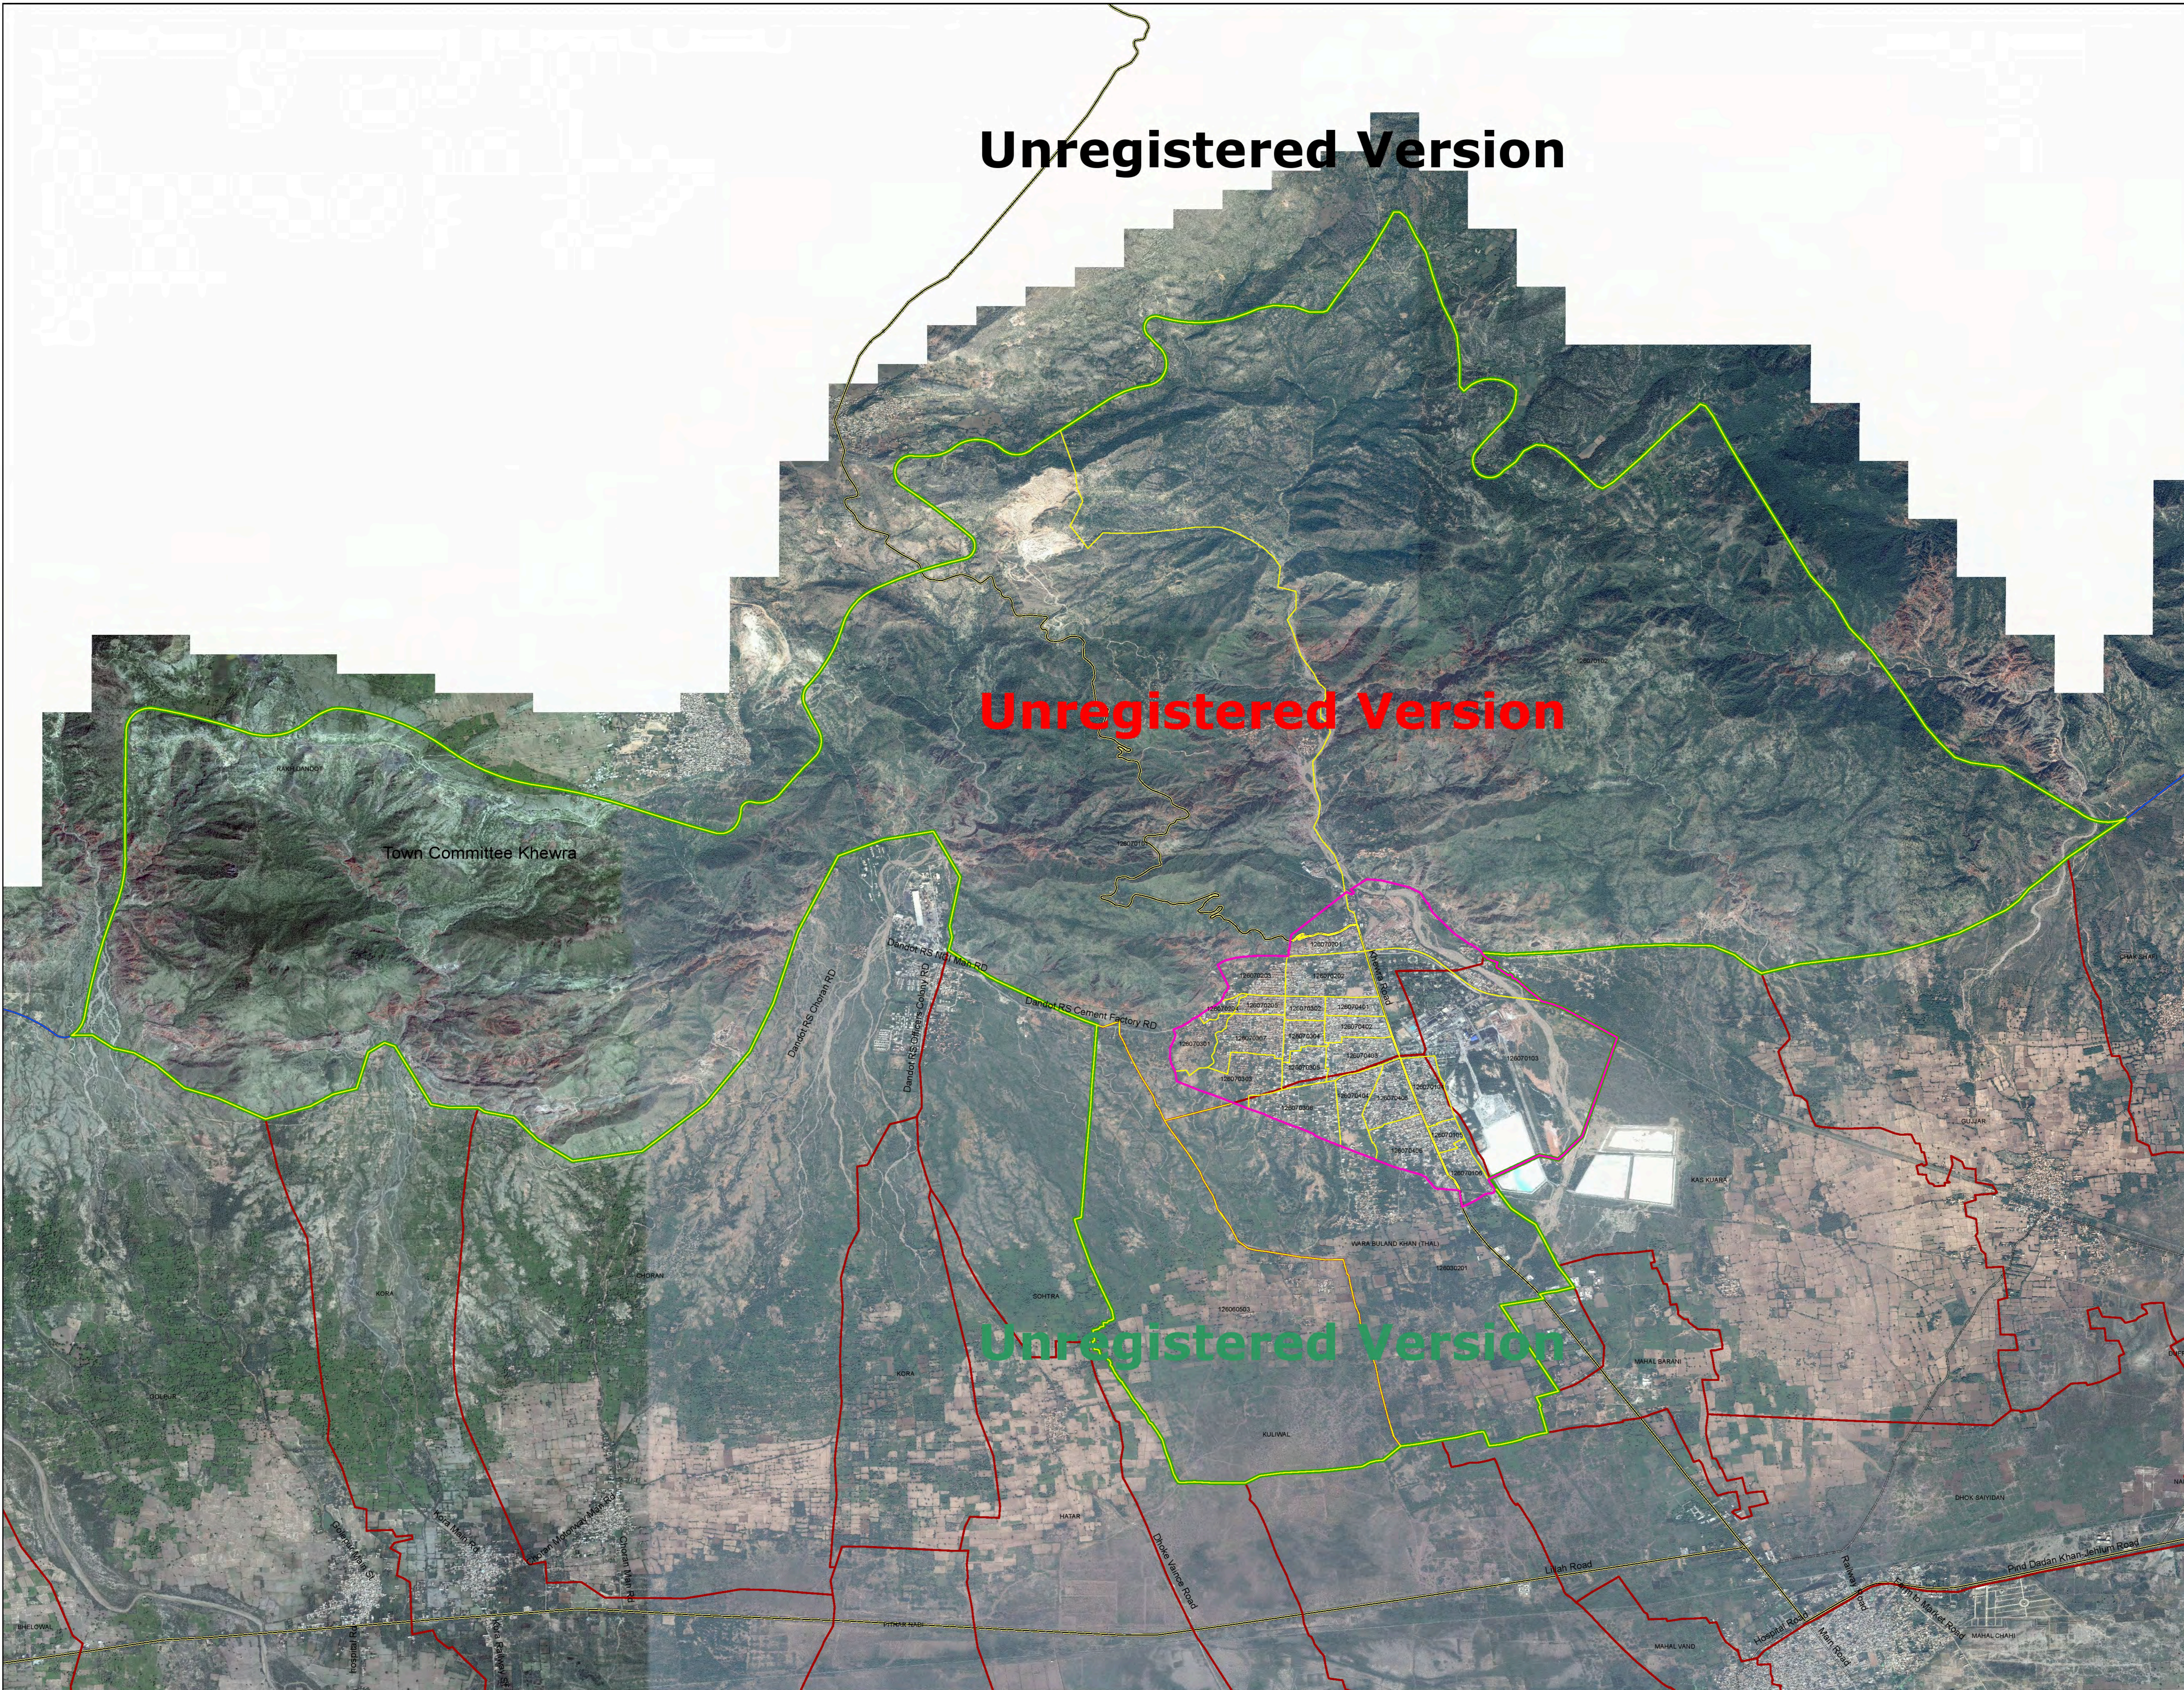

Town Committee Khewra Map

- Legend**
- Farm to Market Road
 - Primary Roads
 - Secondary Roads
 - G.T Road
 - Census Block Boundary
 - Urban Boundary
 - Mouza Boundary
 - Tehsil Boundary
 - Old MC Boundary

Scale
1 inch = 480 meters