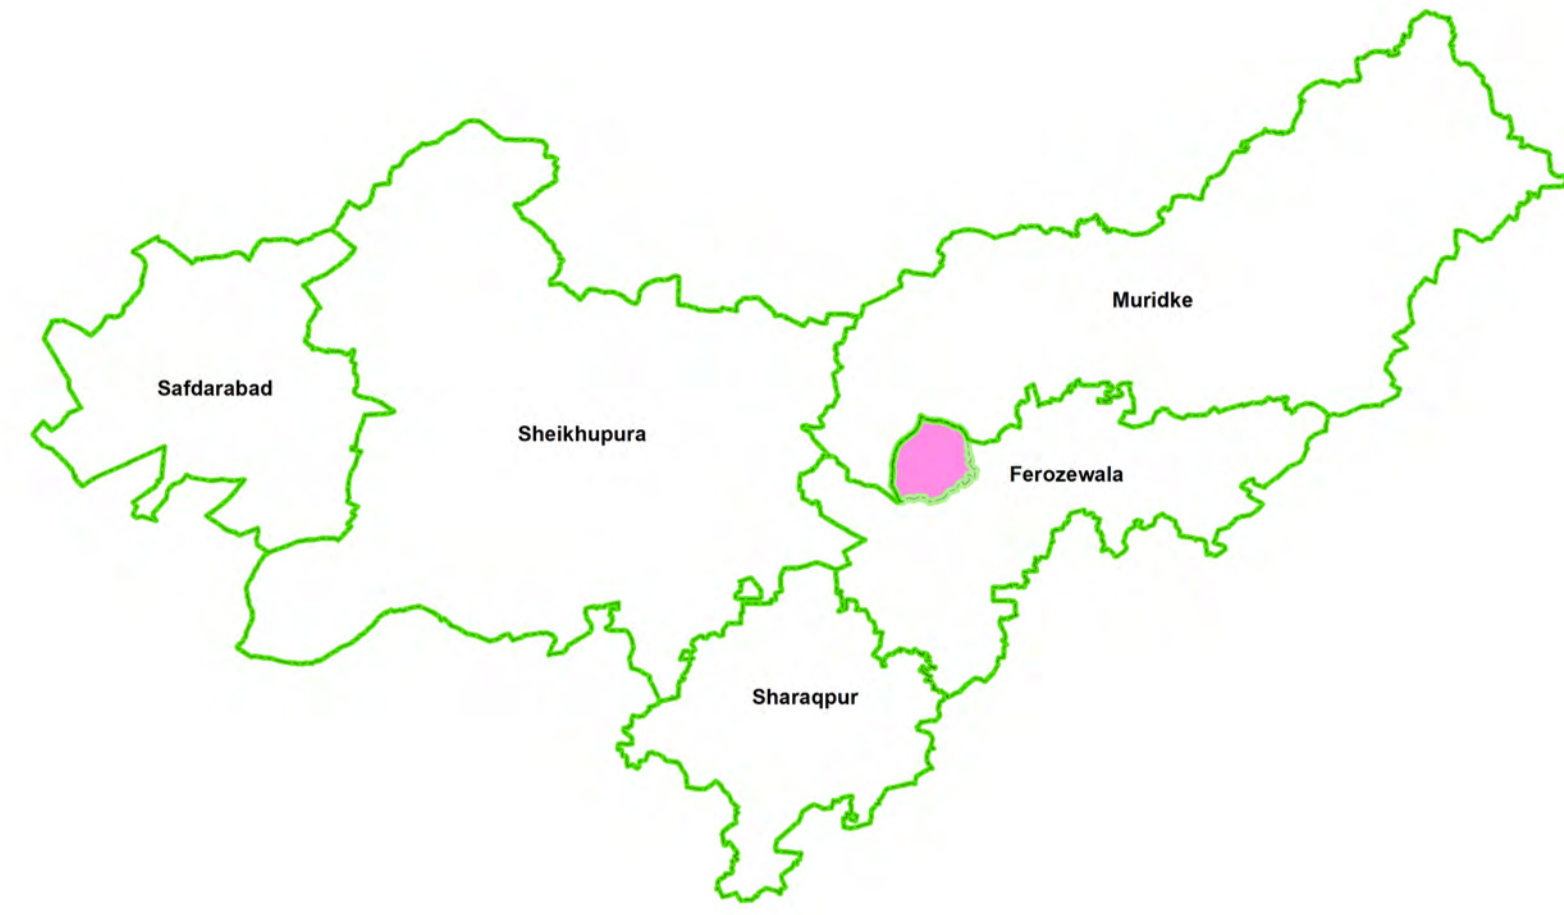

Map of Proposed Town Committee Kot Pindi Das

1 in = 0.4 km

Kilometers

Legend

Roads

Railway Track

Water Bodies

Proposed Town Committee

Mouza Boundary

Tehsil Boundary