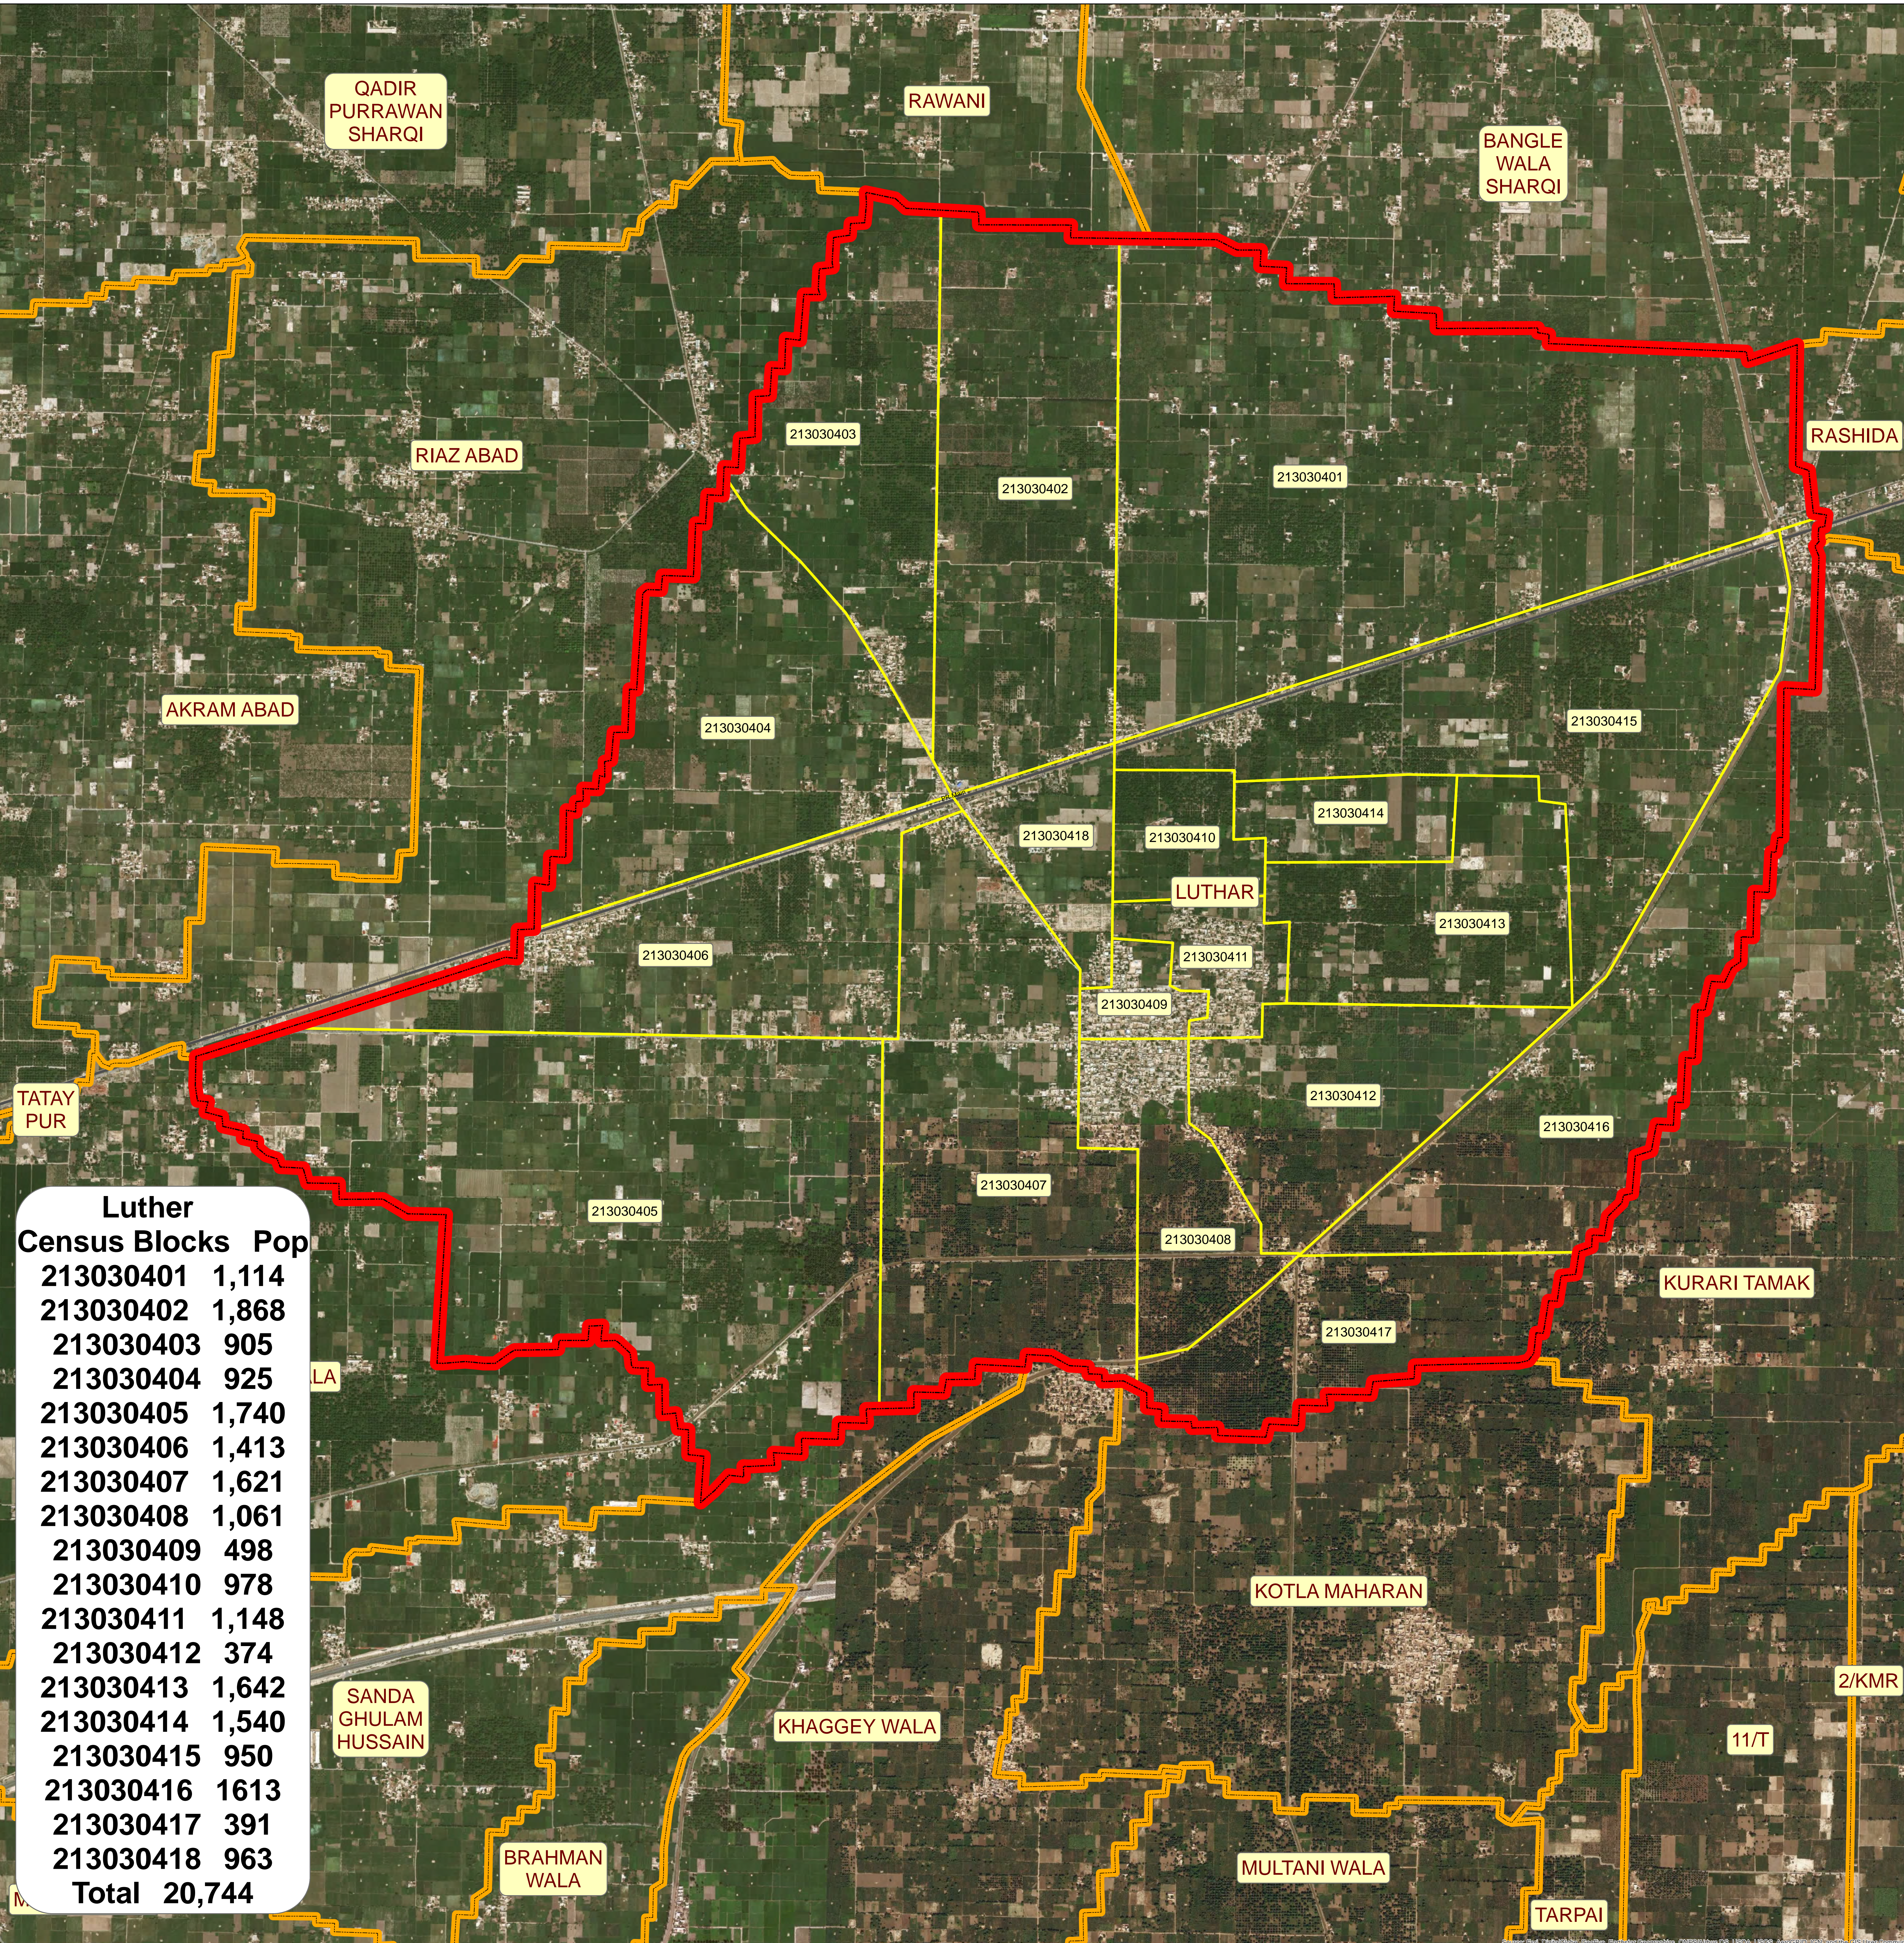

District: Multan

Limits of Town Committee Luthar Tehsil Sadar, Multan

Legend

-  Town Committee
-  Mouza_Boundary
-  Multan Census Block
-  Railway
-  Roads

0 0.425 0.85 1.7

Kilometers

(Eng.Aamir Khattak)
Deputy Commissioner
Multan

Disclaimer: All maps are prepared based on the data provided by the department concerned. While every care is taken to ensure the accuracy of the data used on this map, the GIS Cell Multan makes no representation or warranties about its accuracy, reliability, completeness or suitability for any particular purpose and disclaims all responsibility.

Luthar	
Census Blocks	Pop
213030401	1,114
213030402	1,868
213030403	905
213030404	925
213030405	1,740
213030406	1,413
213030407	1,621
213030408	1,061
213030409	498
213030410	978
213030411	1,148
213030412	374
213030413	1,642
213030414	1,540
213030415	950
213030416	1613
213030417	391
213030418	963
Total	20,744