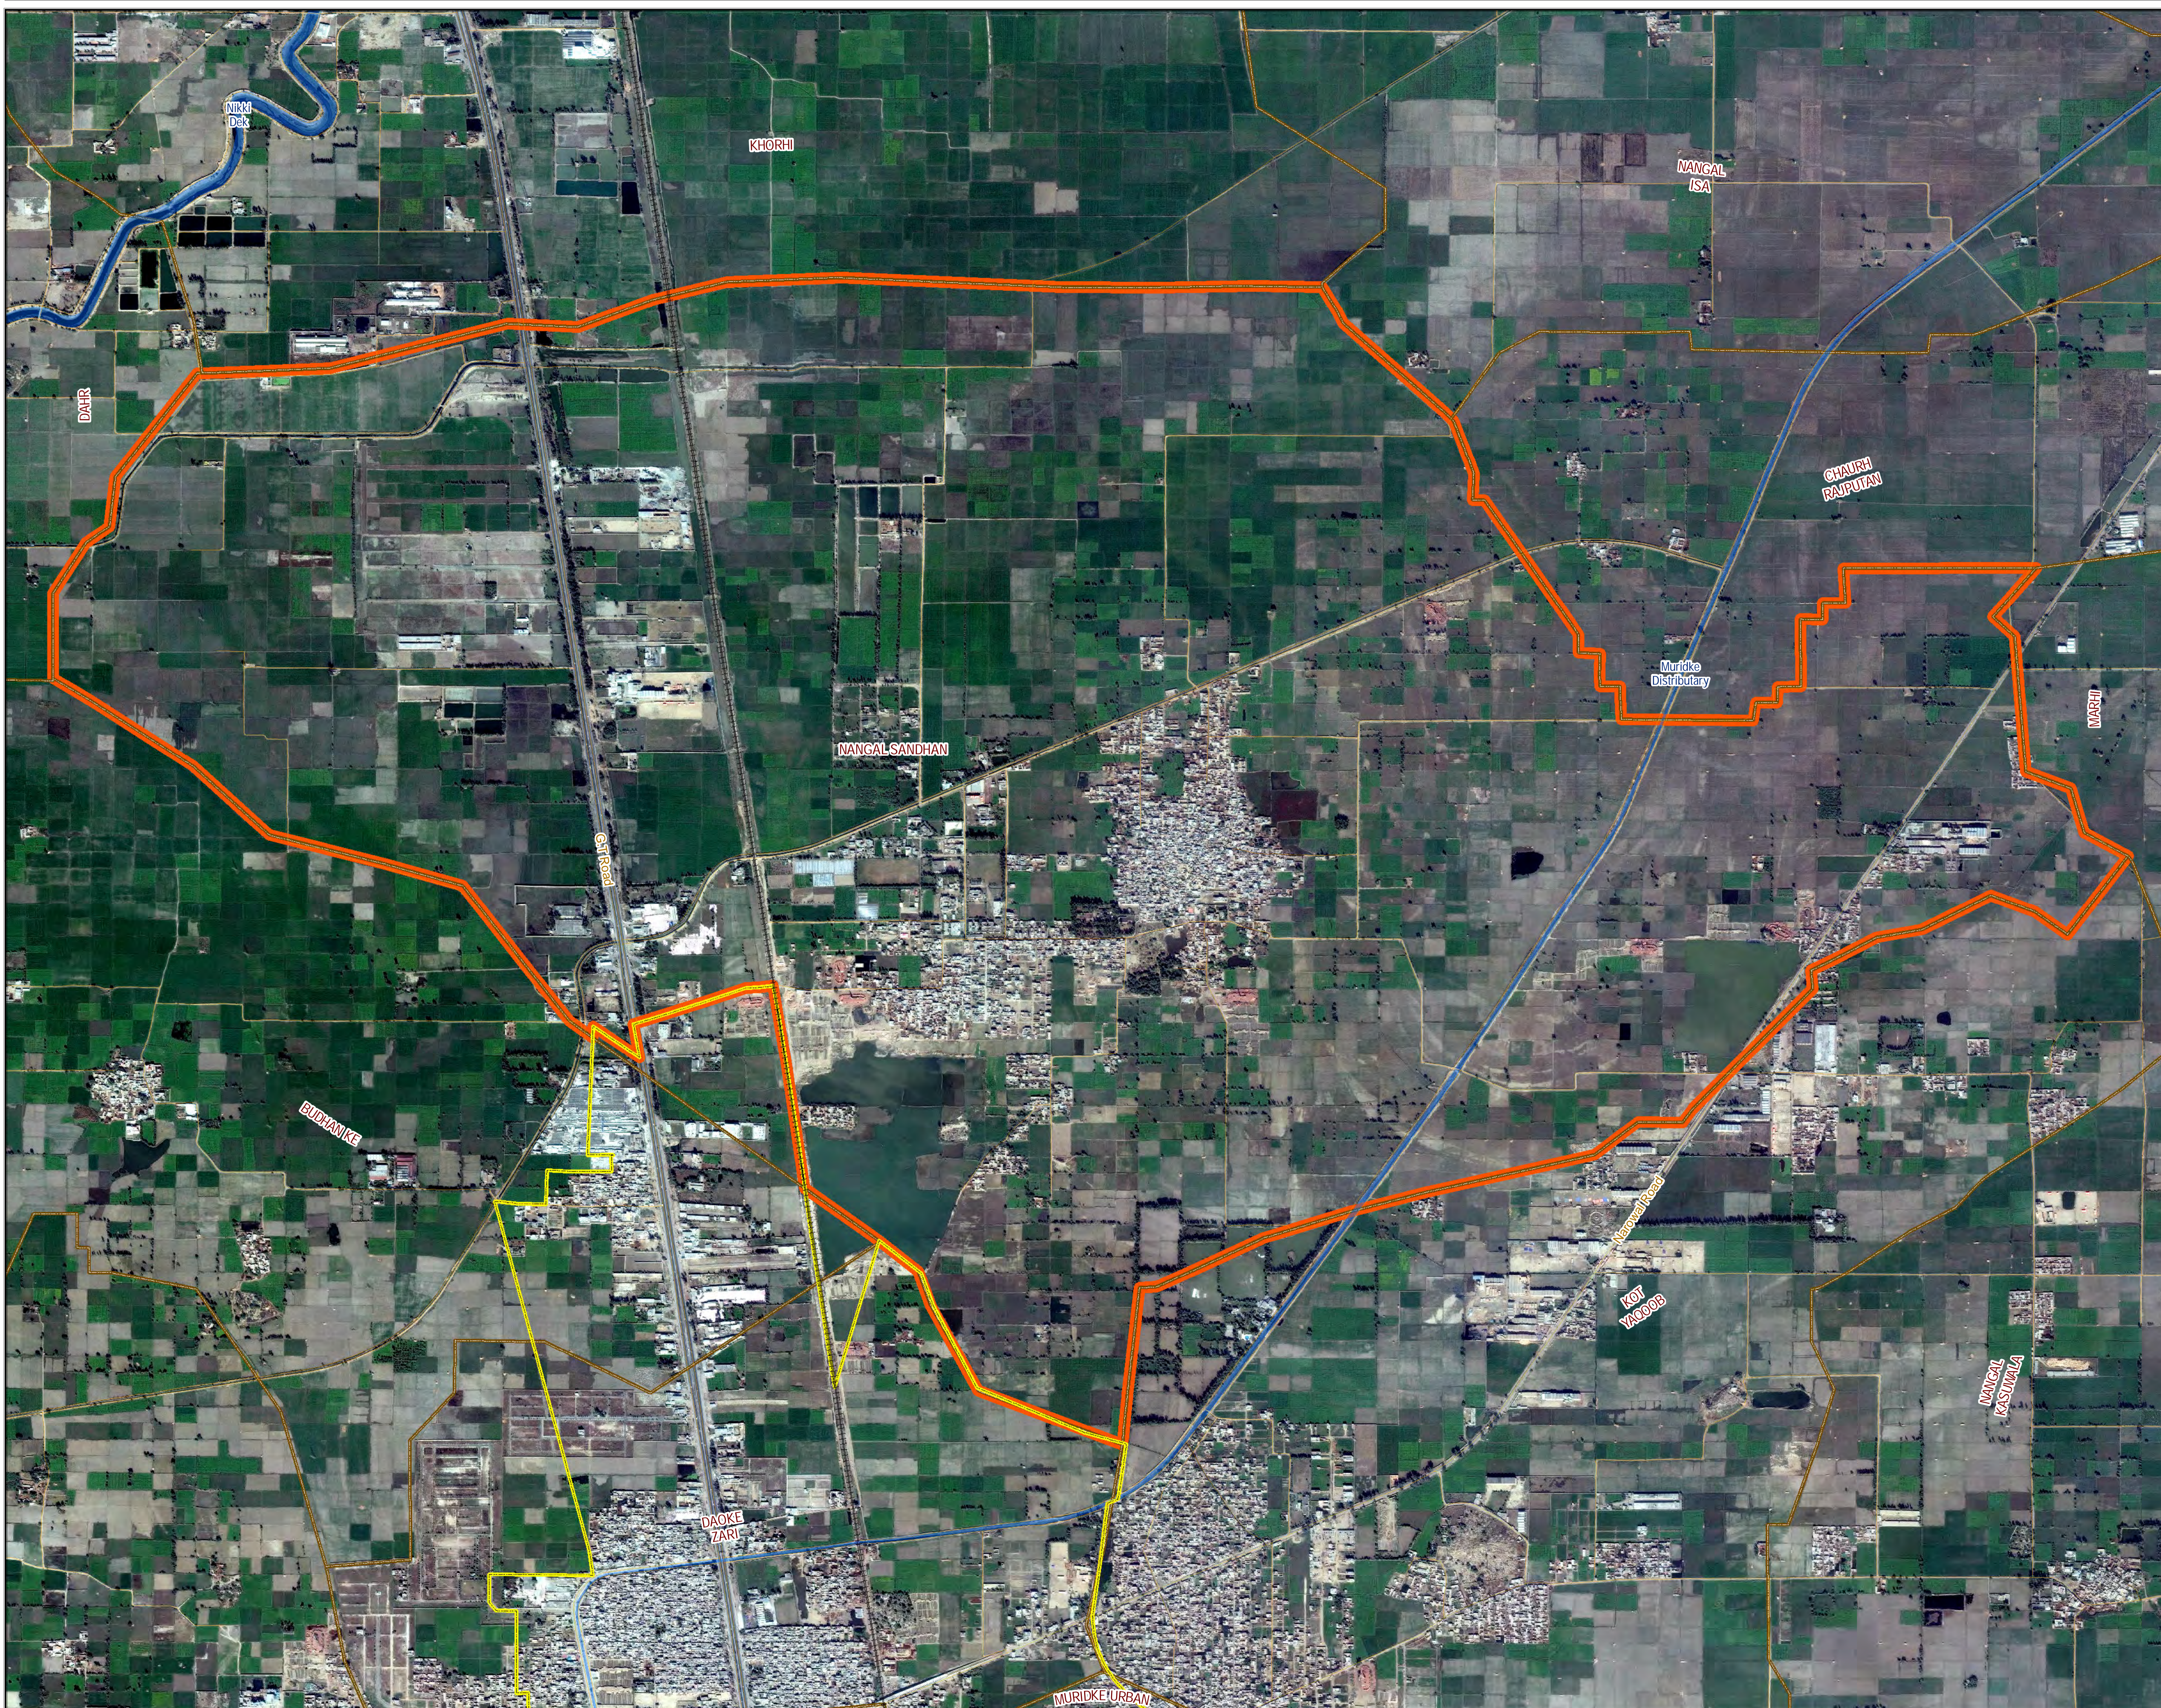

Map of Proposed Town Committee Nangal Sadhan, District Sheikhupura

Legend

-  Railway Track
-  Roads
-  Existing MC
-  Water Bodies
-  Mouza
-  Proposed TC