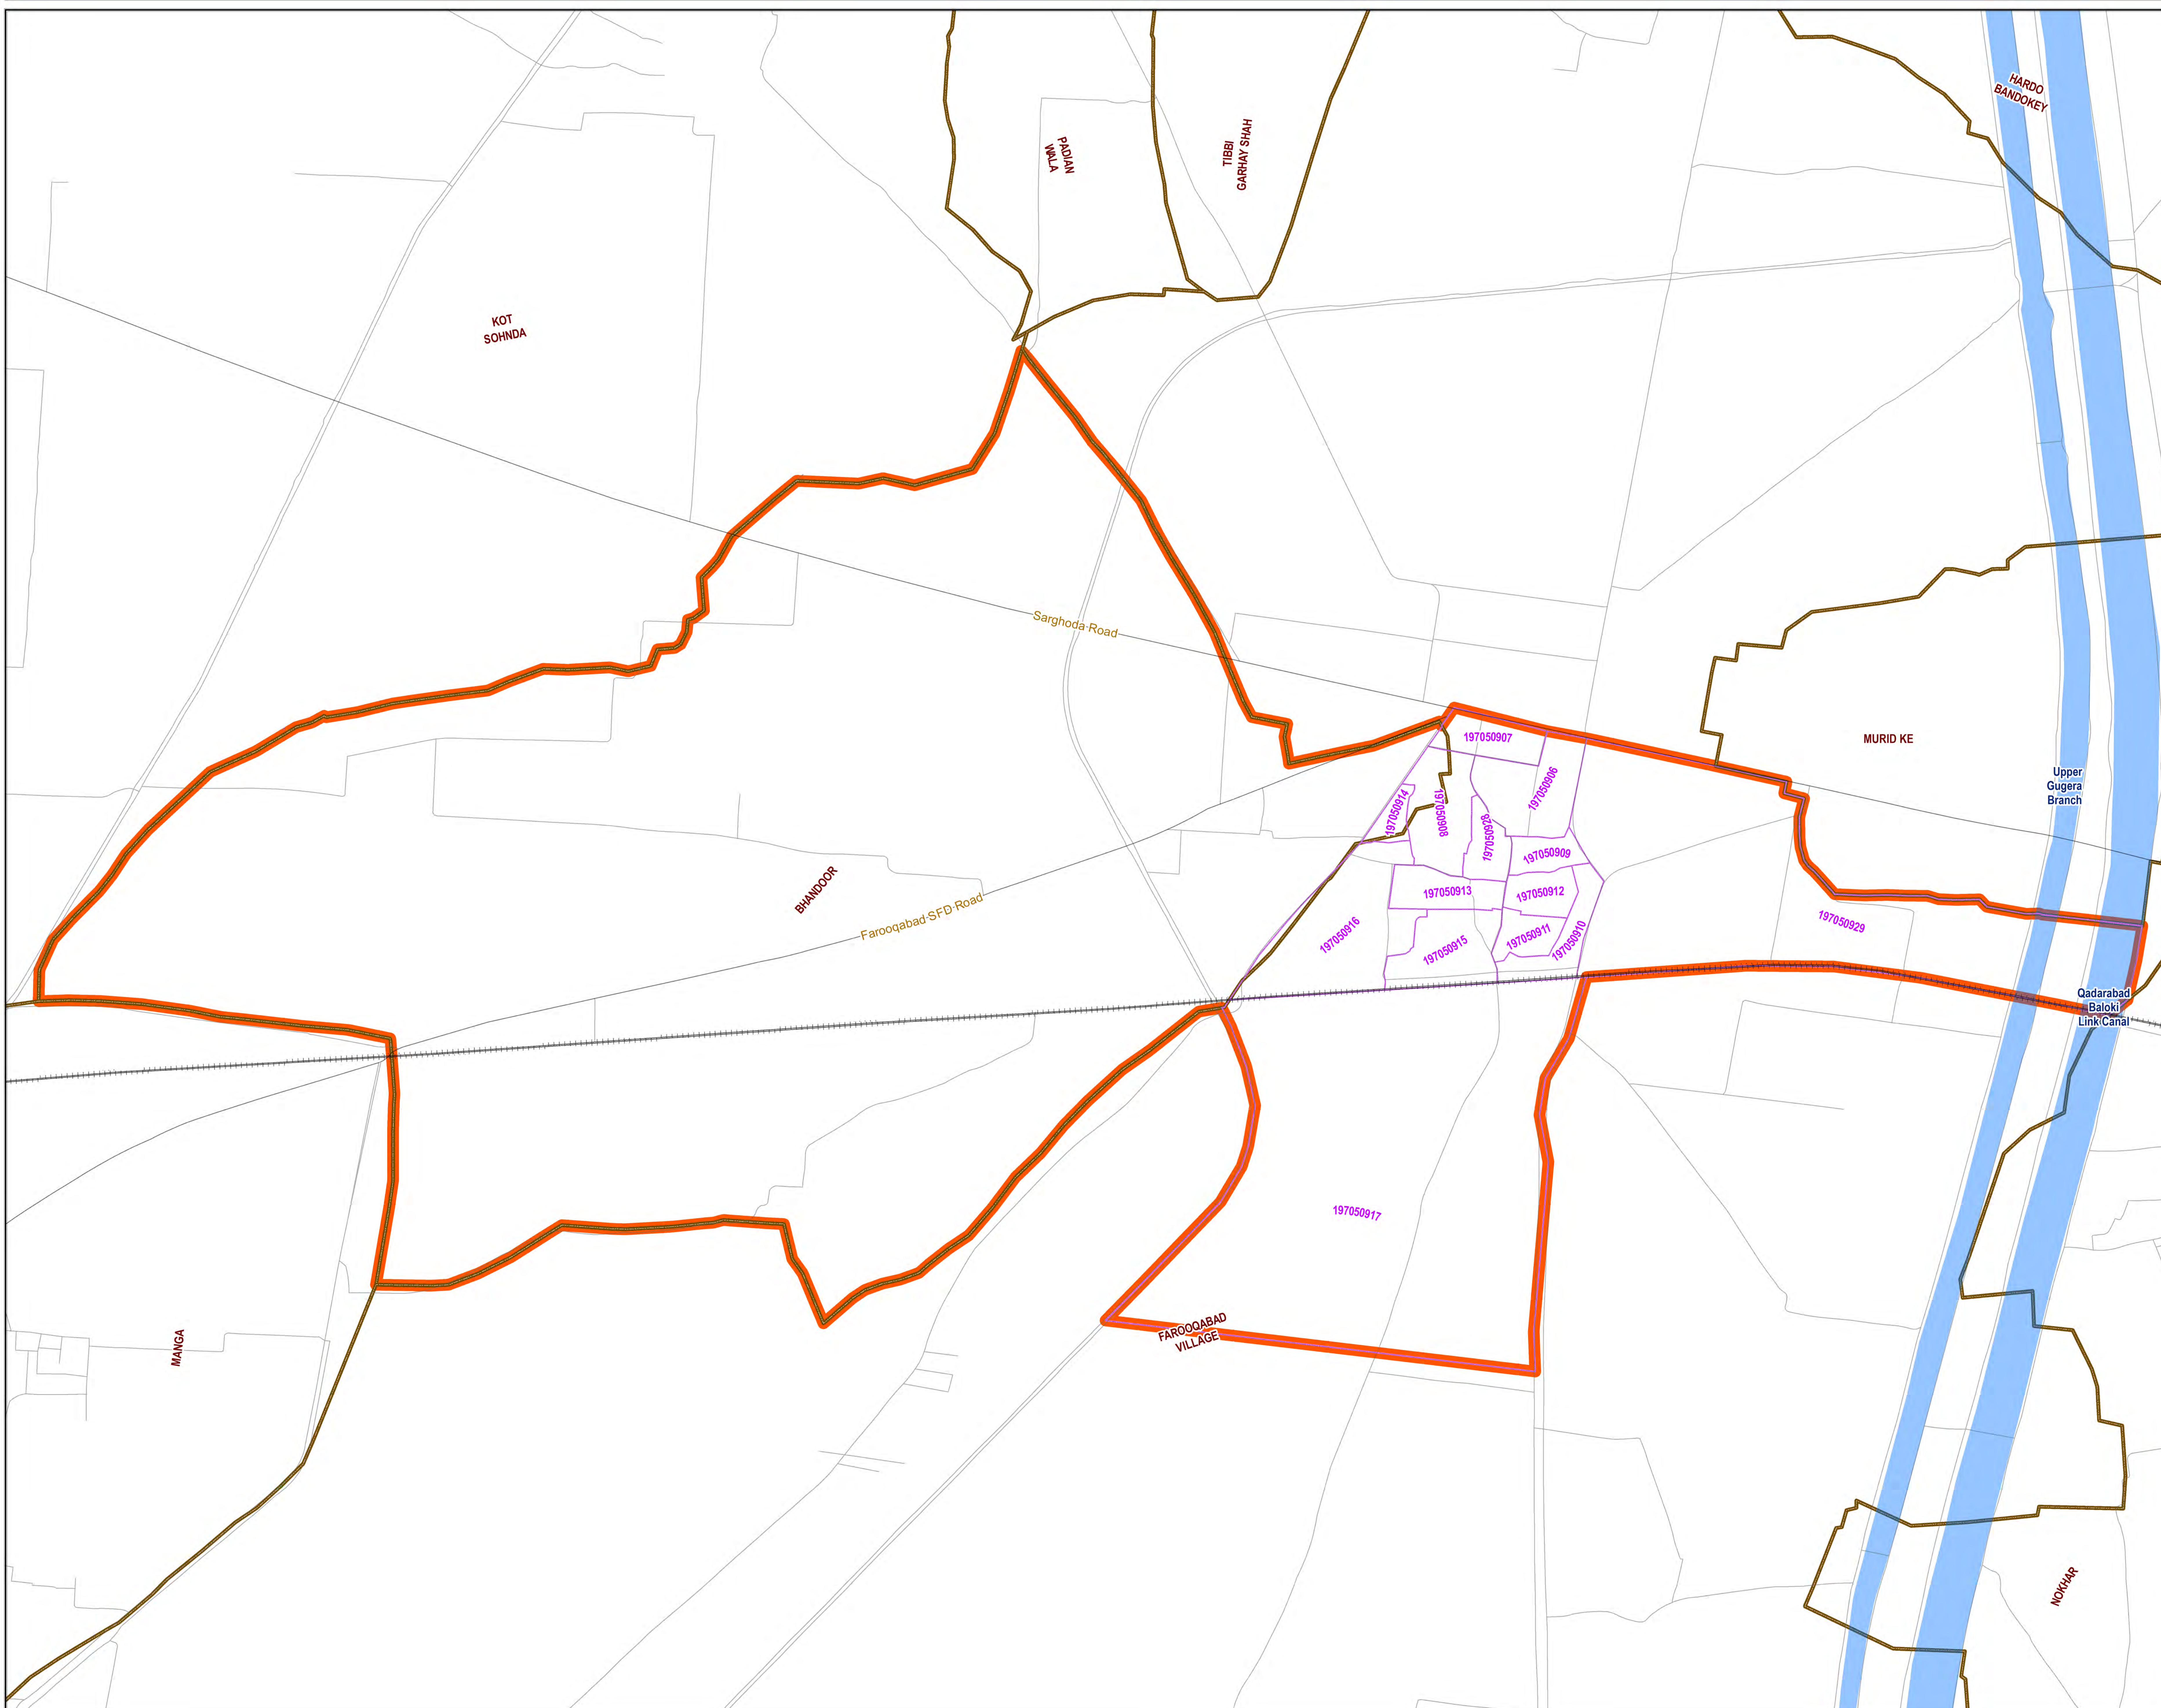

# Map of Proposed Town Committee Sacha Sauda, District Sheikhupura

## Legend

-  Railway Track
-  Roads
-  Rural Block
-  Water Bodies
-  Mouza
-  Proposed TC